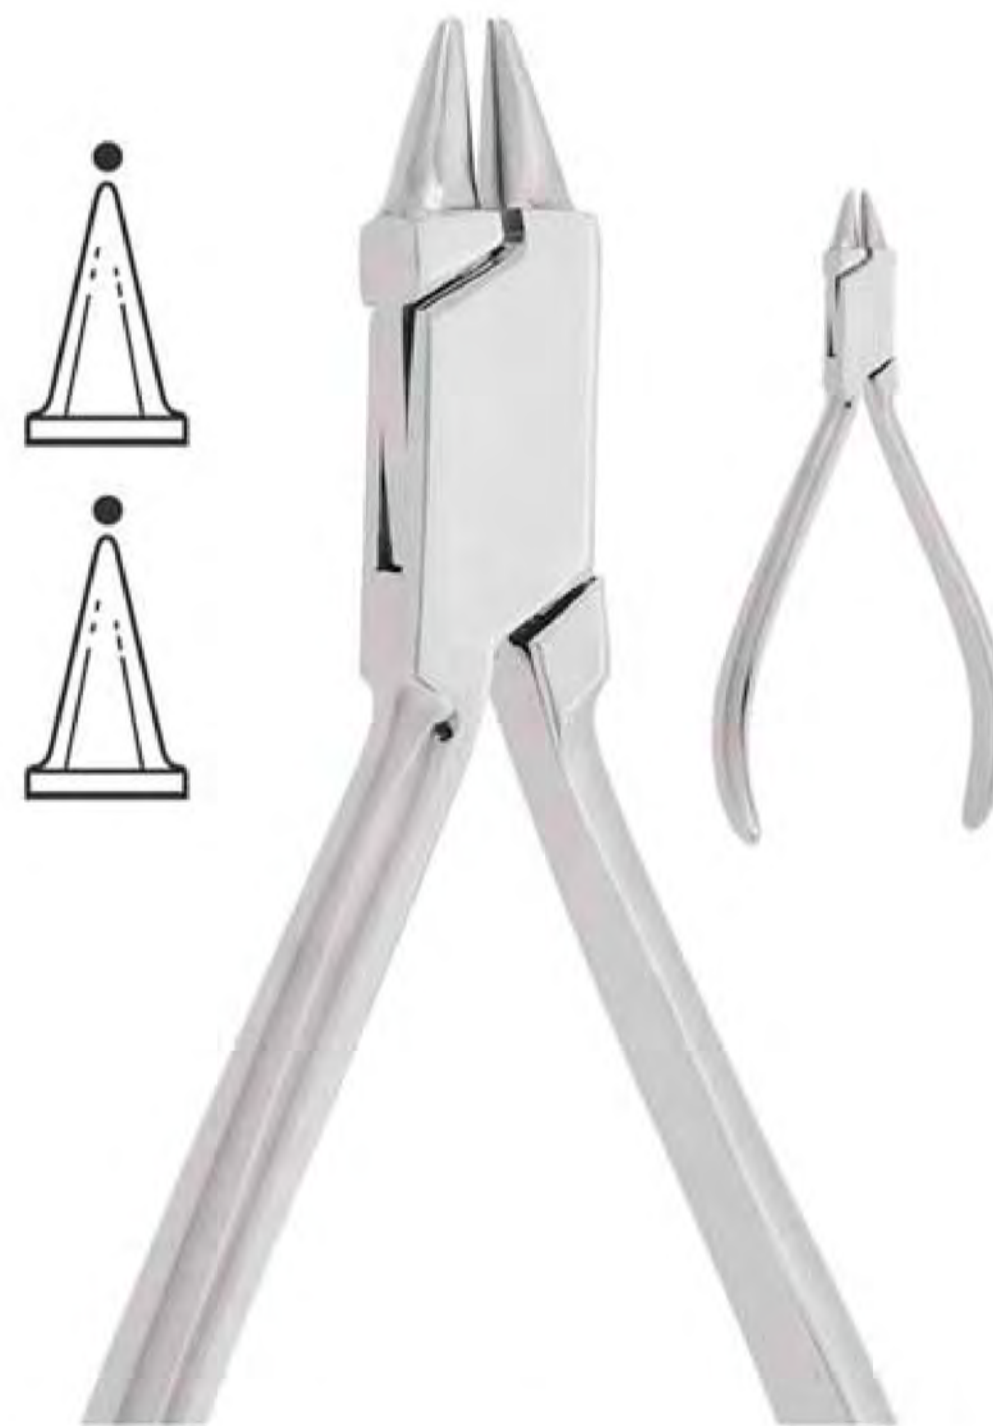

DW-01-004
ABCD
nuevo
PINZA ANGLE # 3 13 cm
PUNTAS REDONDAS CORTA