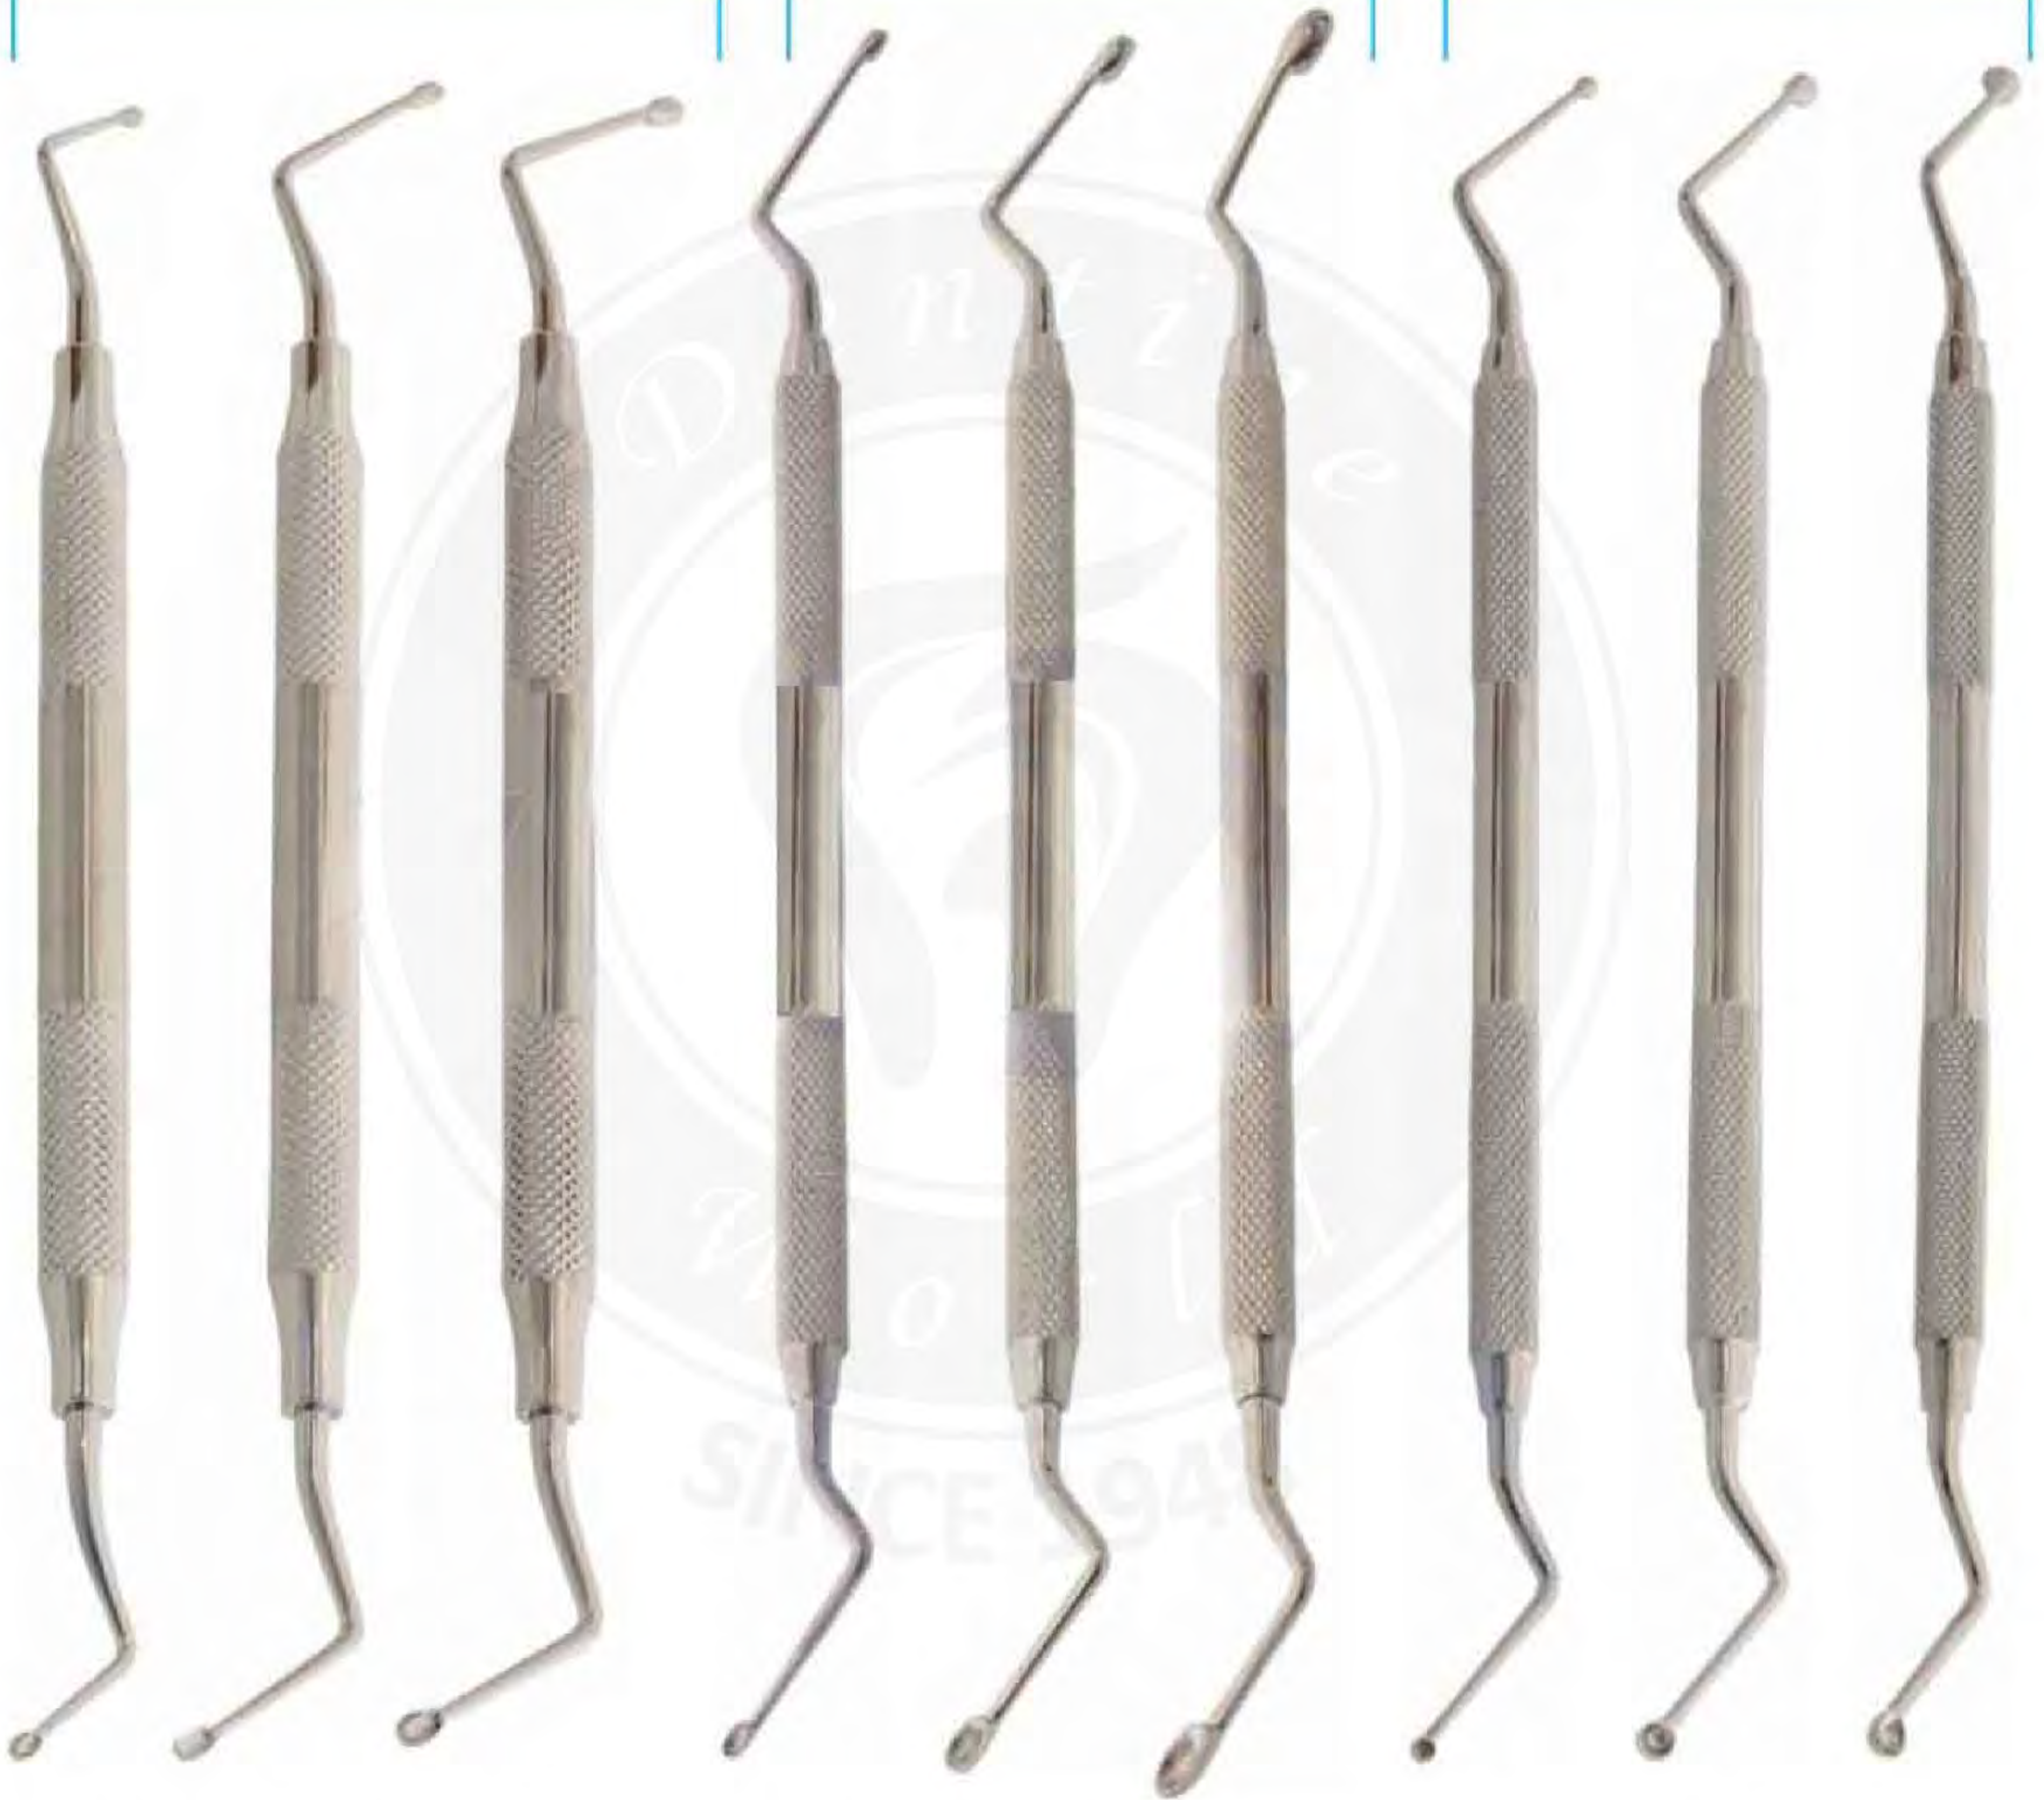

- Кюрети
- Curetas
- Küretten
- Кюрети
- Curette
- كرتن

**CURETTE INSTRUMENTS
HOLLOW HANDLE 8.5MM, LENGTH 170MM**

**CURETTE INSTRUMENTS
SOLID HANDLE 6MM, LENGTH 170MM**

**CURETTE INSTRUMENTS
SOLID HANDLE 6MM, LENGTH 170MM**

DW-769
Hemingway
2mm, 2mm

DW-770
Hemingway
3mm, 3mm

DW-771
Hemingway
4mm, 4mm

DW-772
Hemingway
2mm, 2mm

DW-773
Hemingway
3mm, 3mm

DW-774
Hemingway
4mm, 4mm

DW-775
Hemingway
2mm, 2mm

DW-776
Hemingway
3mm, 3mm

DW-777
Hemingway
4mm, 4mm