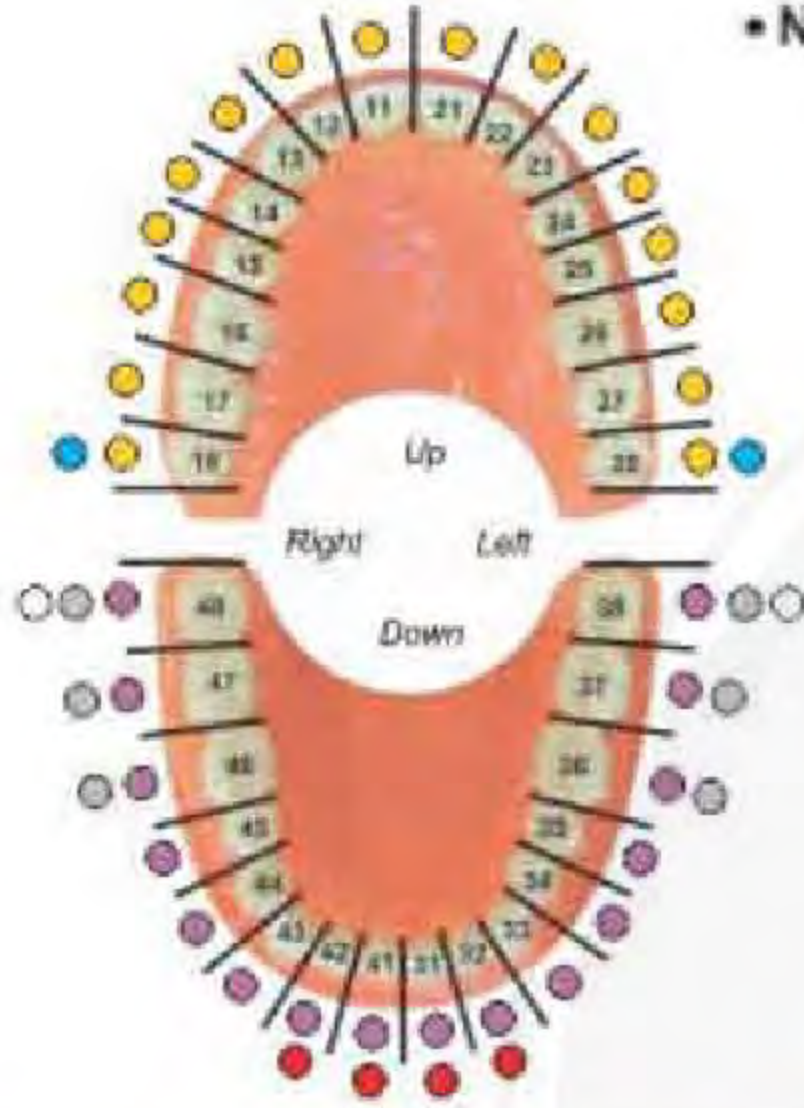

**Apical Set of 9 Pcs (Deep Gripe Extracting Forceps)**

- No Fracture
- No Tissue Damage
- Extraction With Easy

Thin Tip

DW-029  
F-2  
LOWER UNIVERSAL

Wide Tip

DW-030  
F-4  
LOWER ANTERIOR

Thin Tip

DW-025  
F-1  
UPPER UNIVERSAL