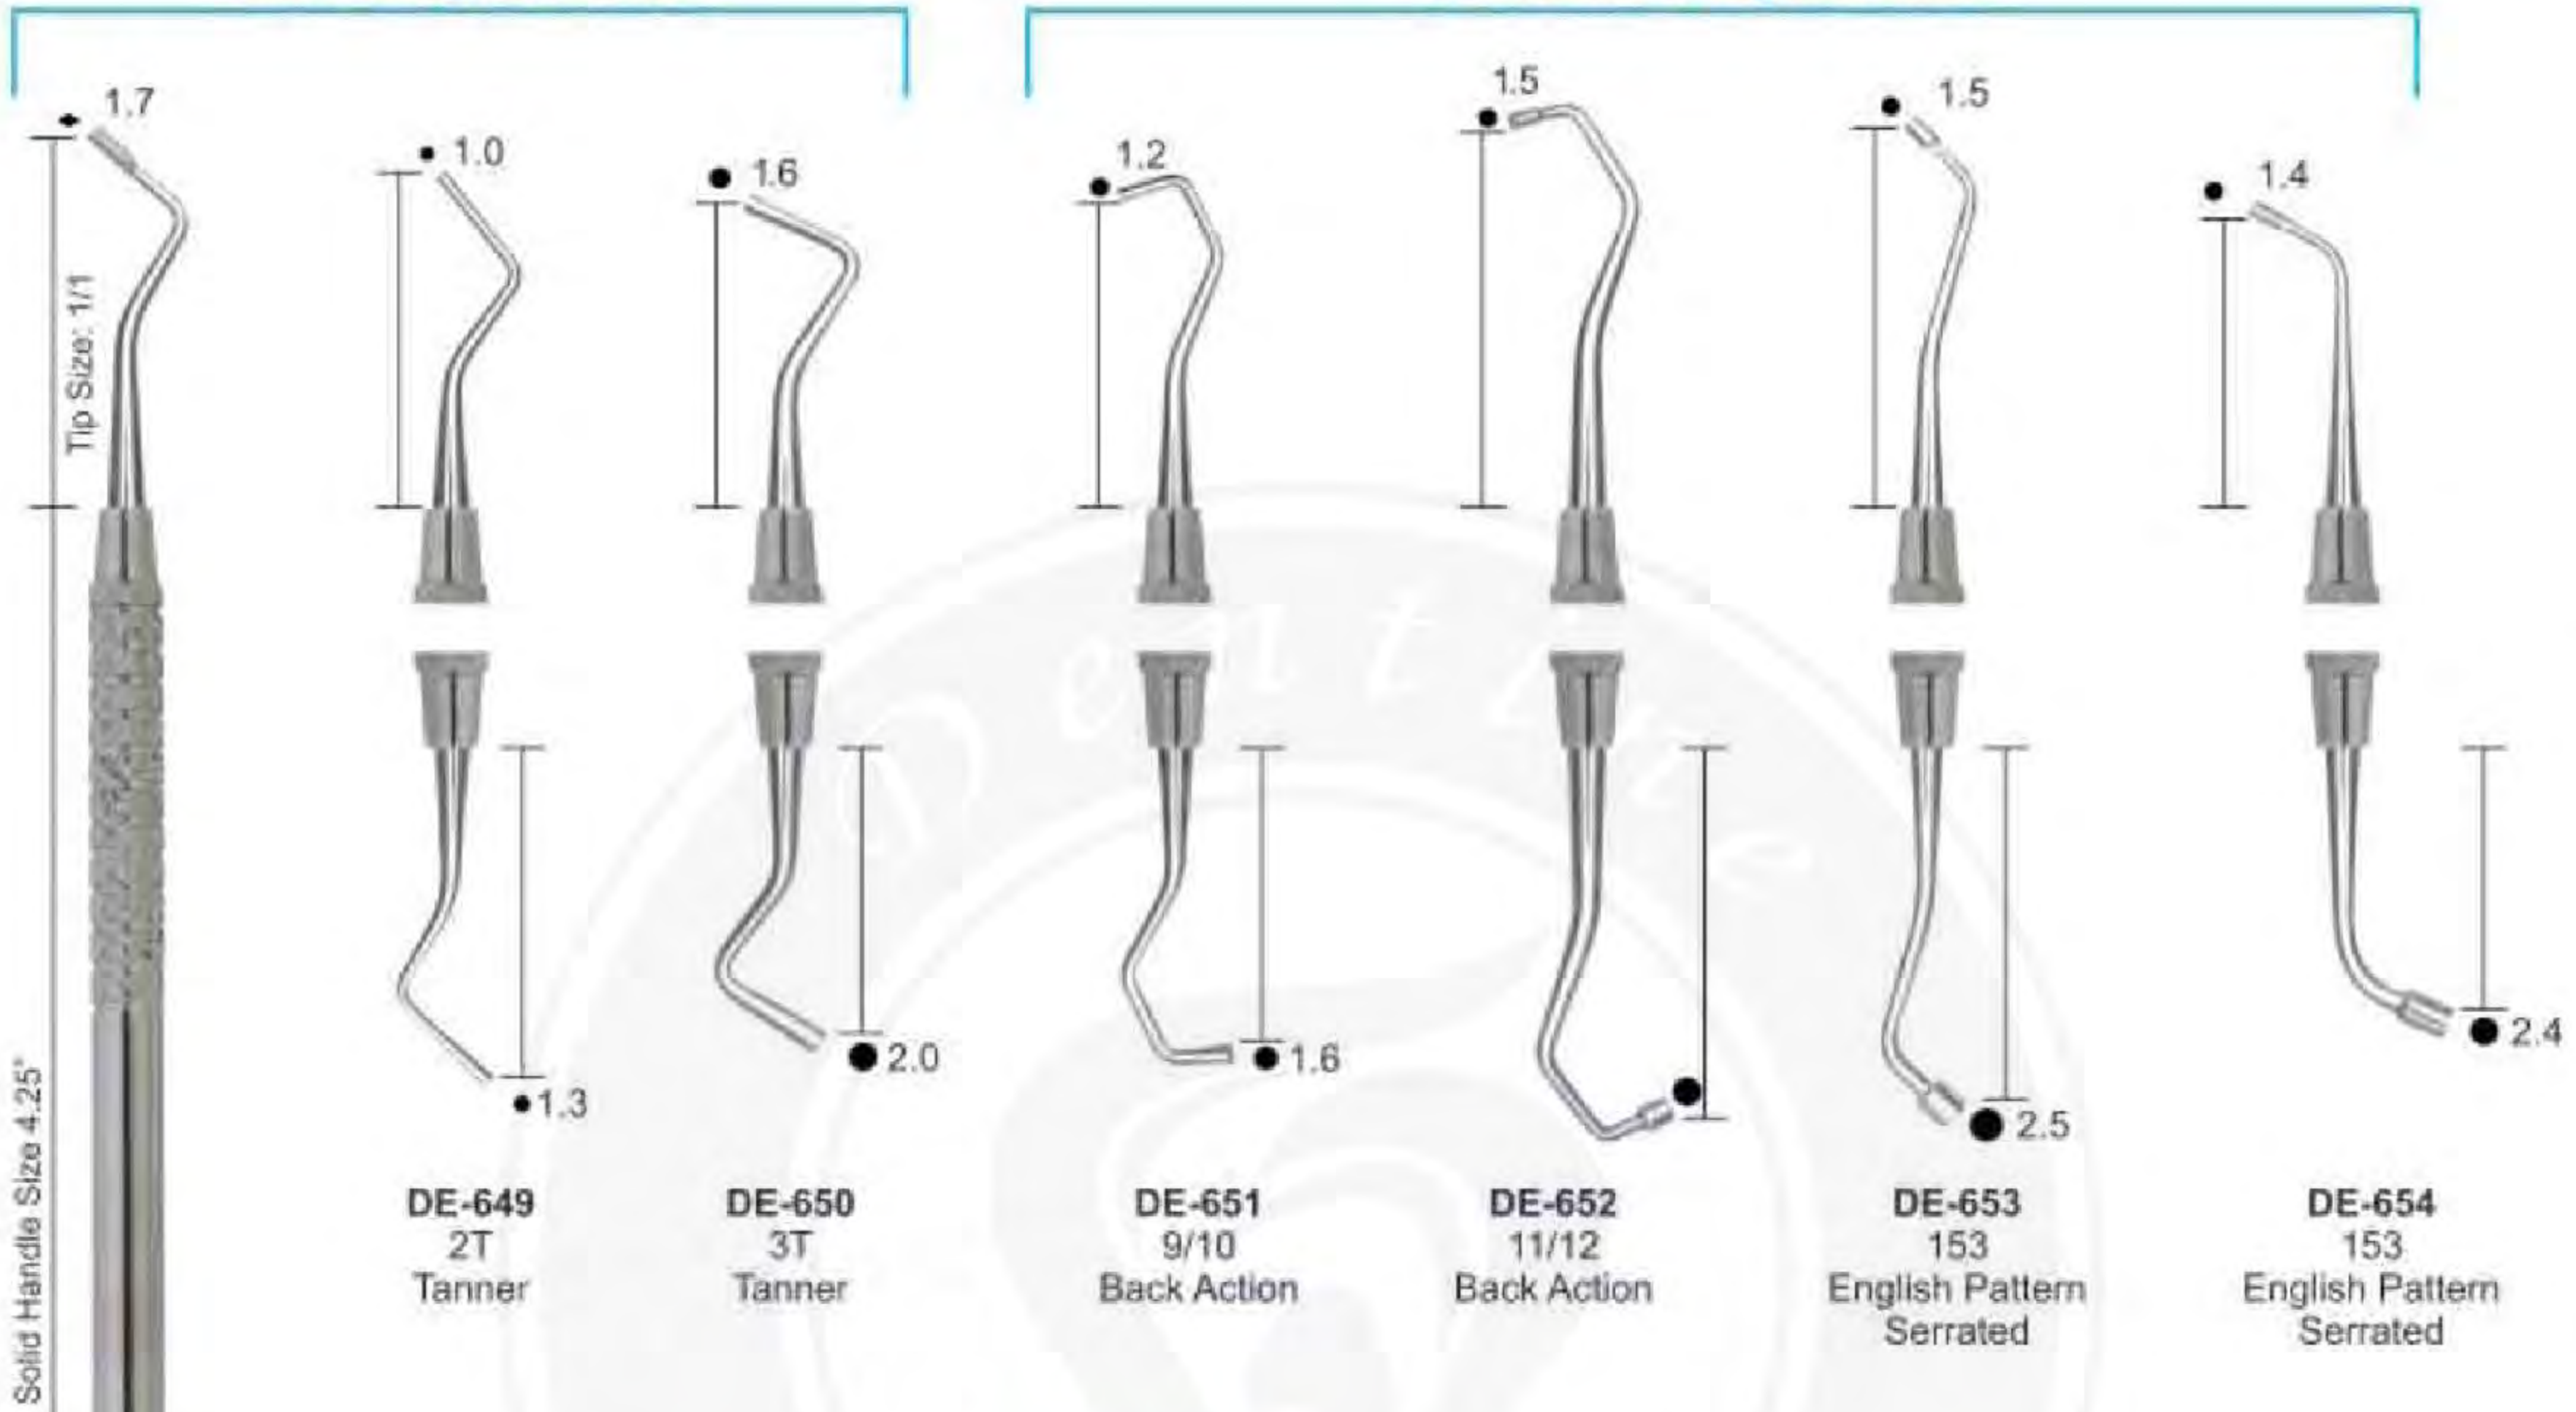

FILLING INSTRUMENTS

1. Инструменты для реставрации
   - Instruments pour plombage
   - Füllungsinstrumente (mit Kontrawinkel)
2. Инструменти для реставрації
   - Instrumentos para obturaciones
   - ملء الصكوك

RESTORATIVE INSTRUMENTS SOLID HANDLE 6MM, LENGTH 170MM

Tanner Filling Instruments

Back Action Filling Instruments