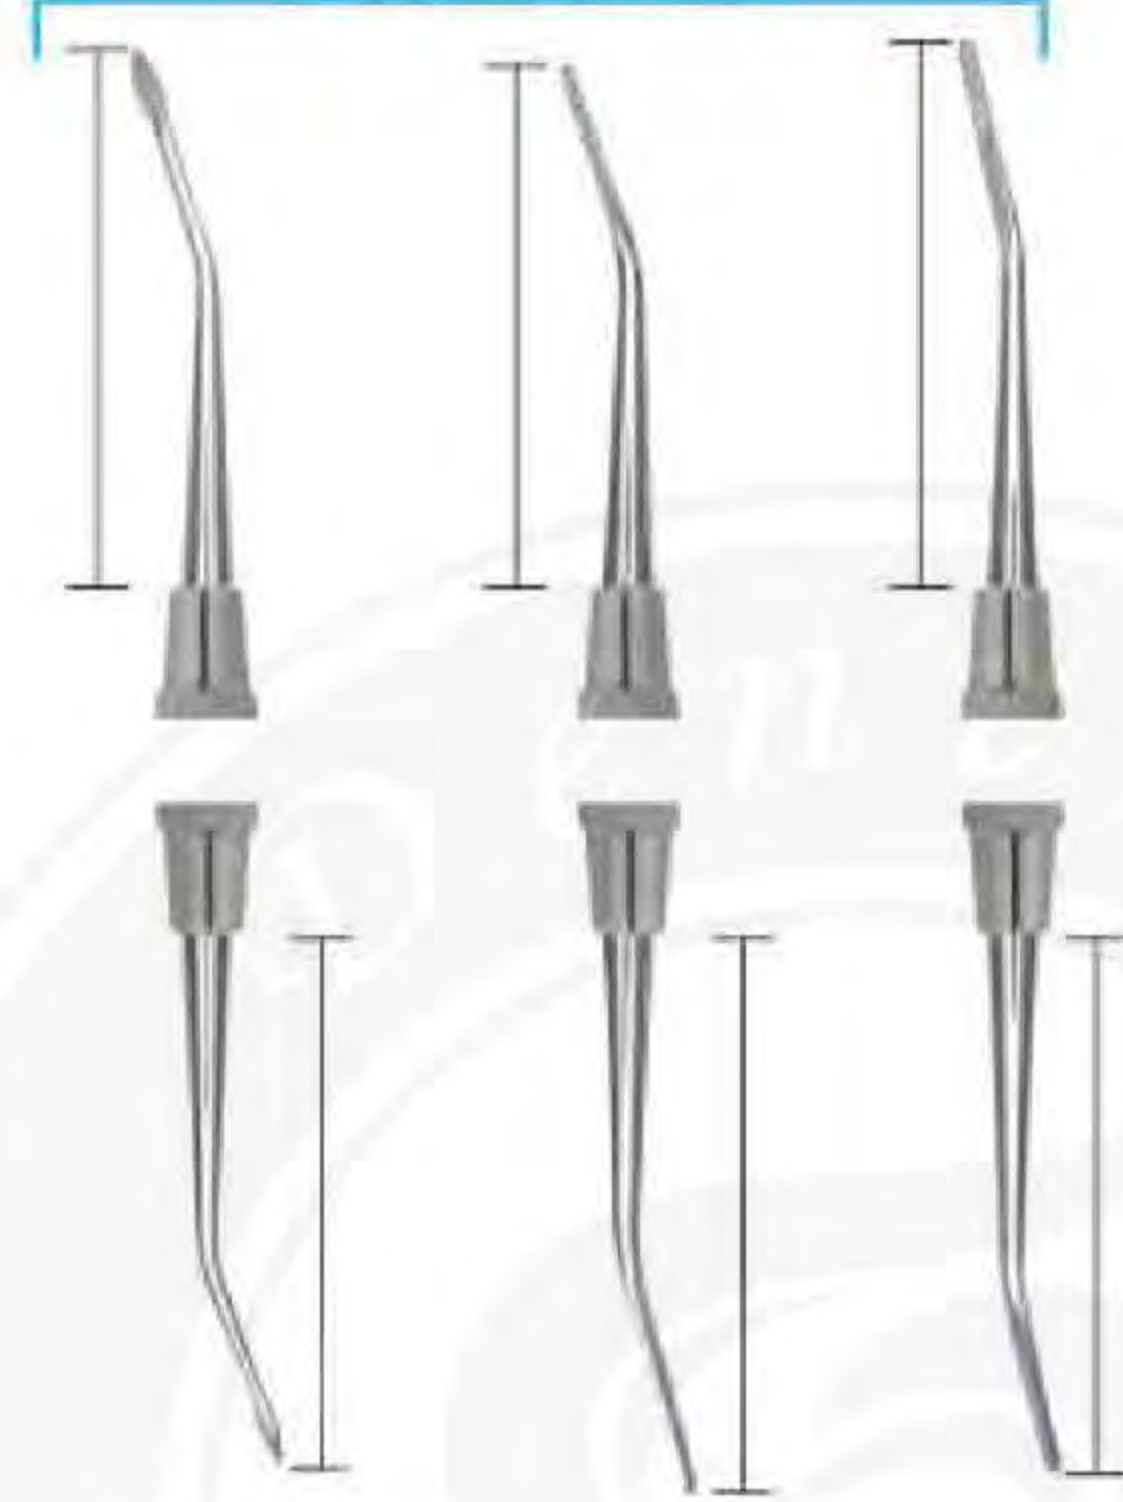

**RESTORATIVE INSTRUMENTS SOLID HANDLE 6MM, LENGTH 170MM**

**CARVERS**

**AMALGAM FILES**

**HOES**

Forming Line Angles on Anterior Preparations.

DW-856  
Discoid-Cleoid Carver

DW-855  
Anatomical Carver

DW-857  
31/32 Rhein