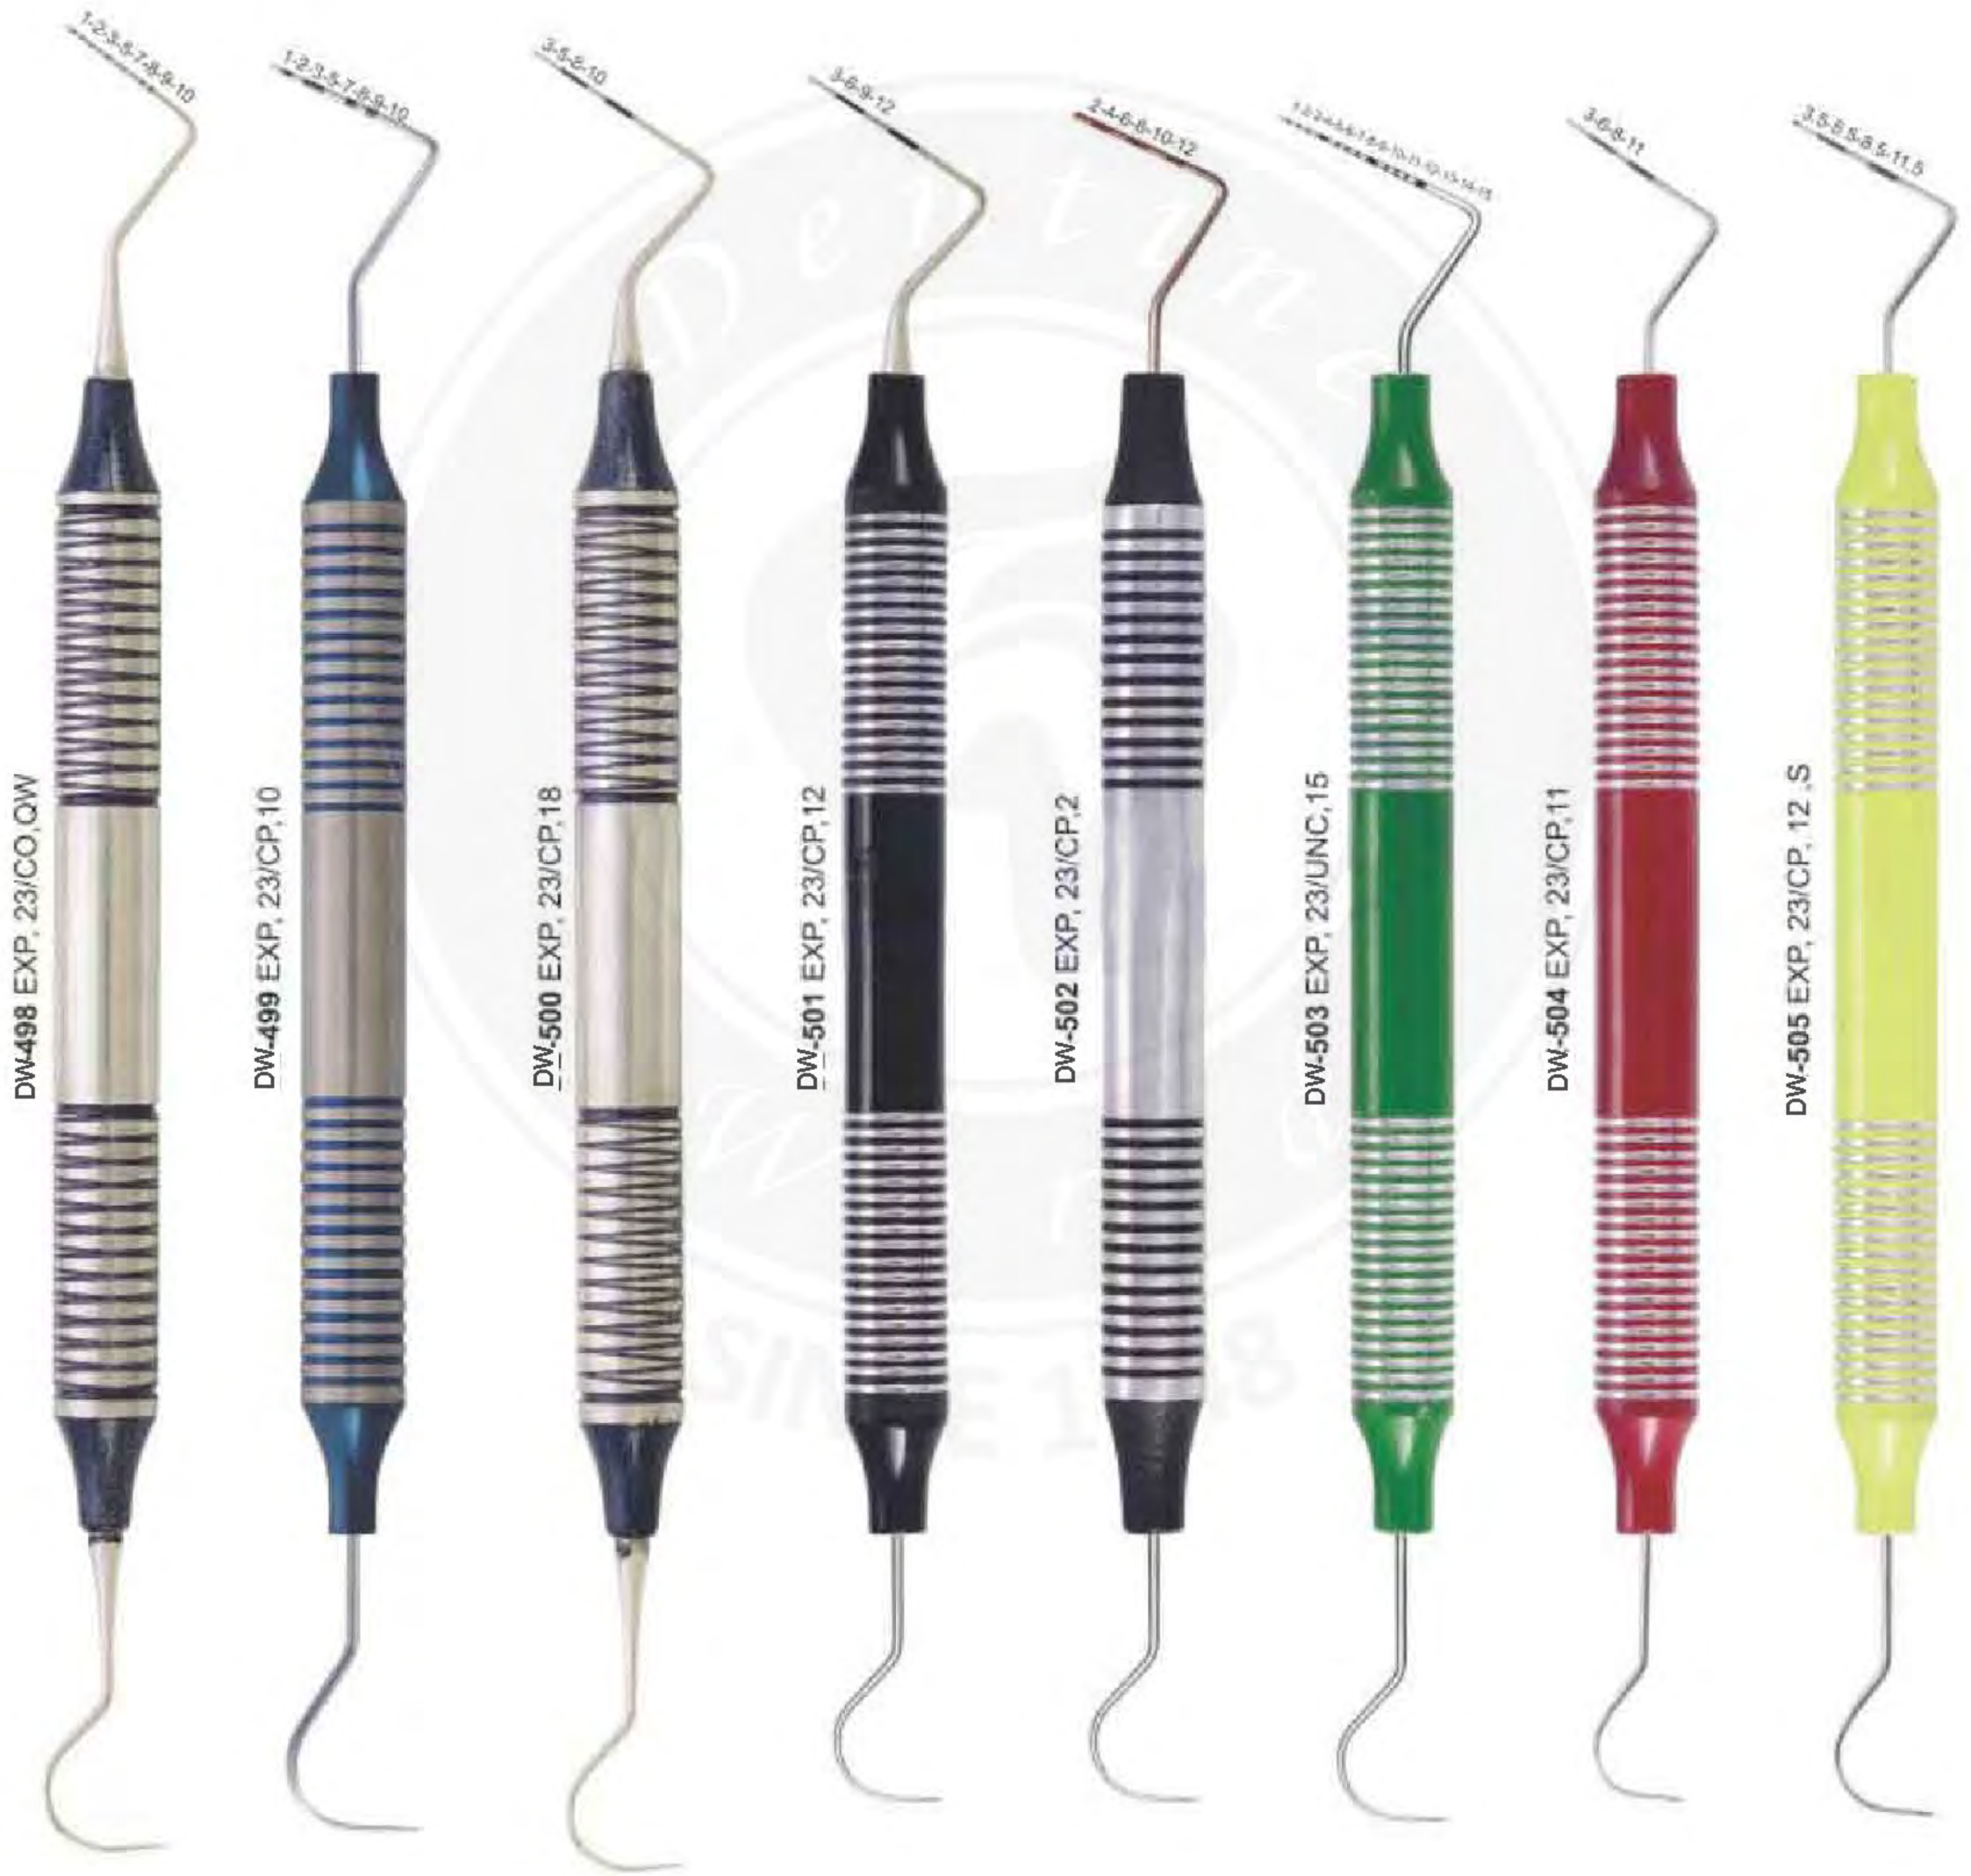

EXPLORERS

- Зонды
- Sondes
- Zahnsonden
- Зонди
- Sondas
- المستكشفين

WILLIAM PROBE SET DOUBLE ENDED WITH HOLLOW HANDLE 9.5MM, LENGTH 170MM
CERAMIC COATED HANDLE

Proper care must be given during cleaning, sharpening and sterilization to preserve design and integrity and to prolong usefulness. Do not expose instruments to sterilization temperatures above 350 F/177 C or to higher than recommended chemical concentrations.