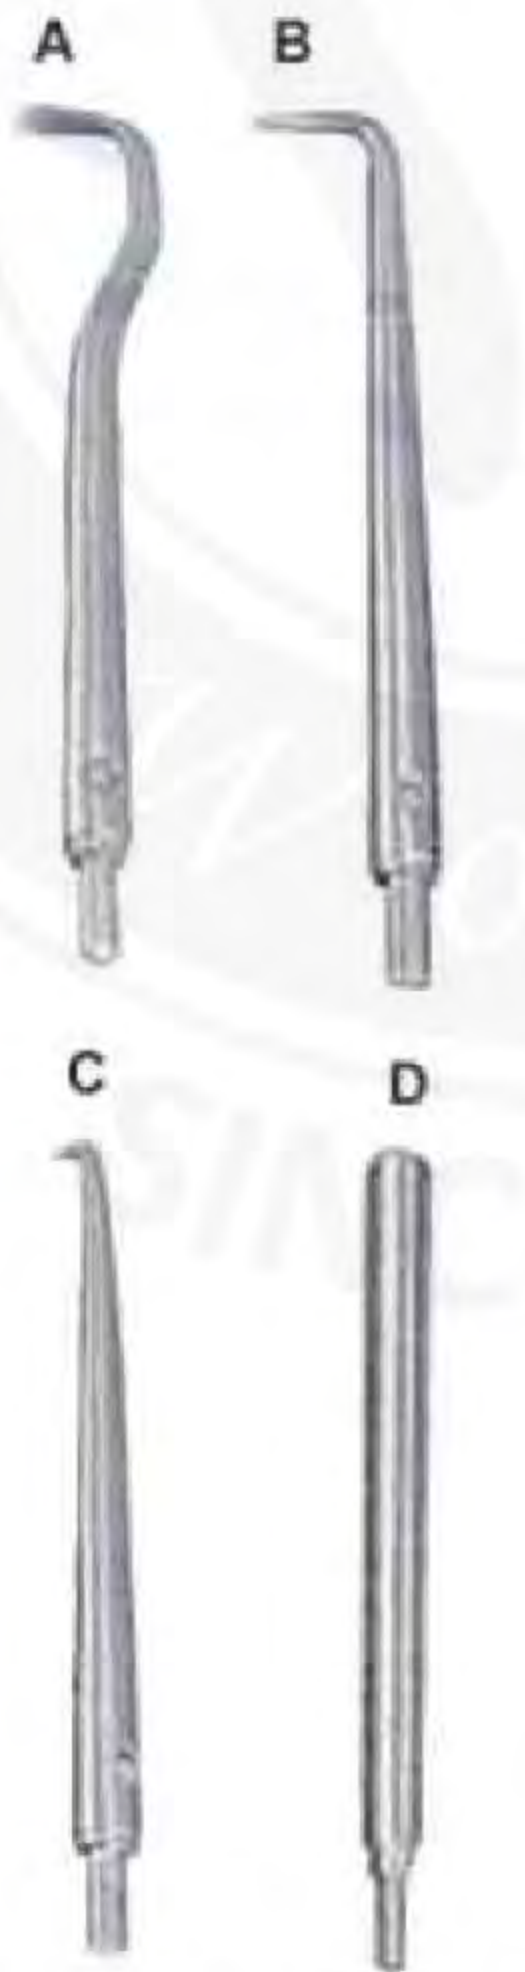

DW-1210  
Crown Spreaders

DW-1211  
Mershon  
14 cm  
Band Pusher

DW-1212  
Fig. 0

DW-1213  
Manual Crown Remover

DW-1214  
Complete with 3 tips  
and tightening keys

semi-automatic crown  
& bridge remover