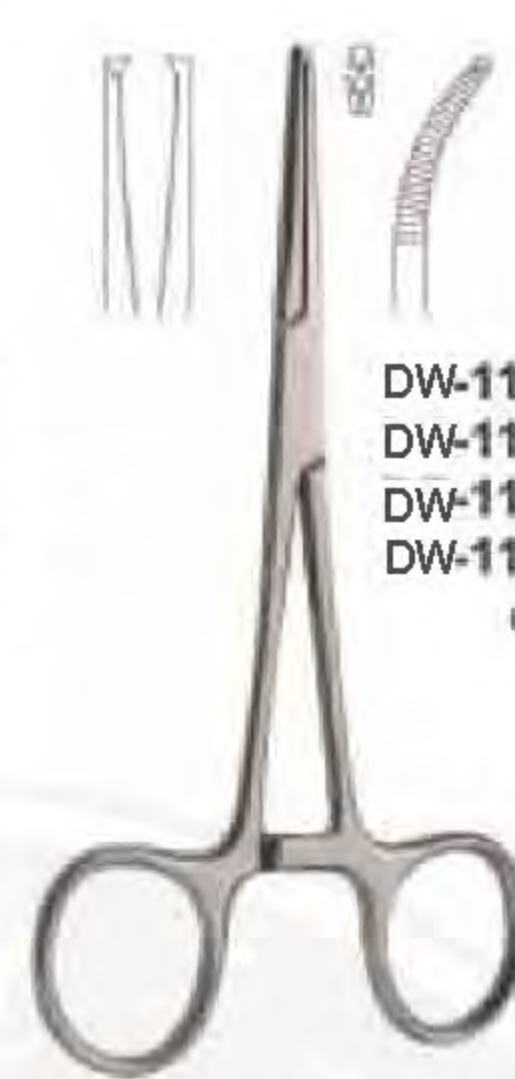

Rochester-Kocher 1x2
DW-1119 140mm
DW-1120 160mm
DW-1121 180mm
DW-1122 200mm
straight