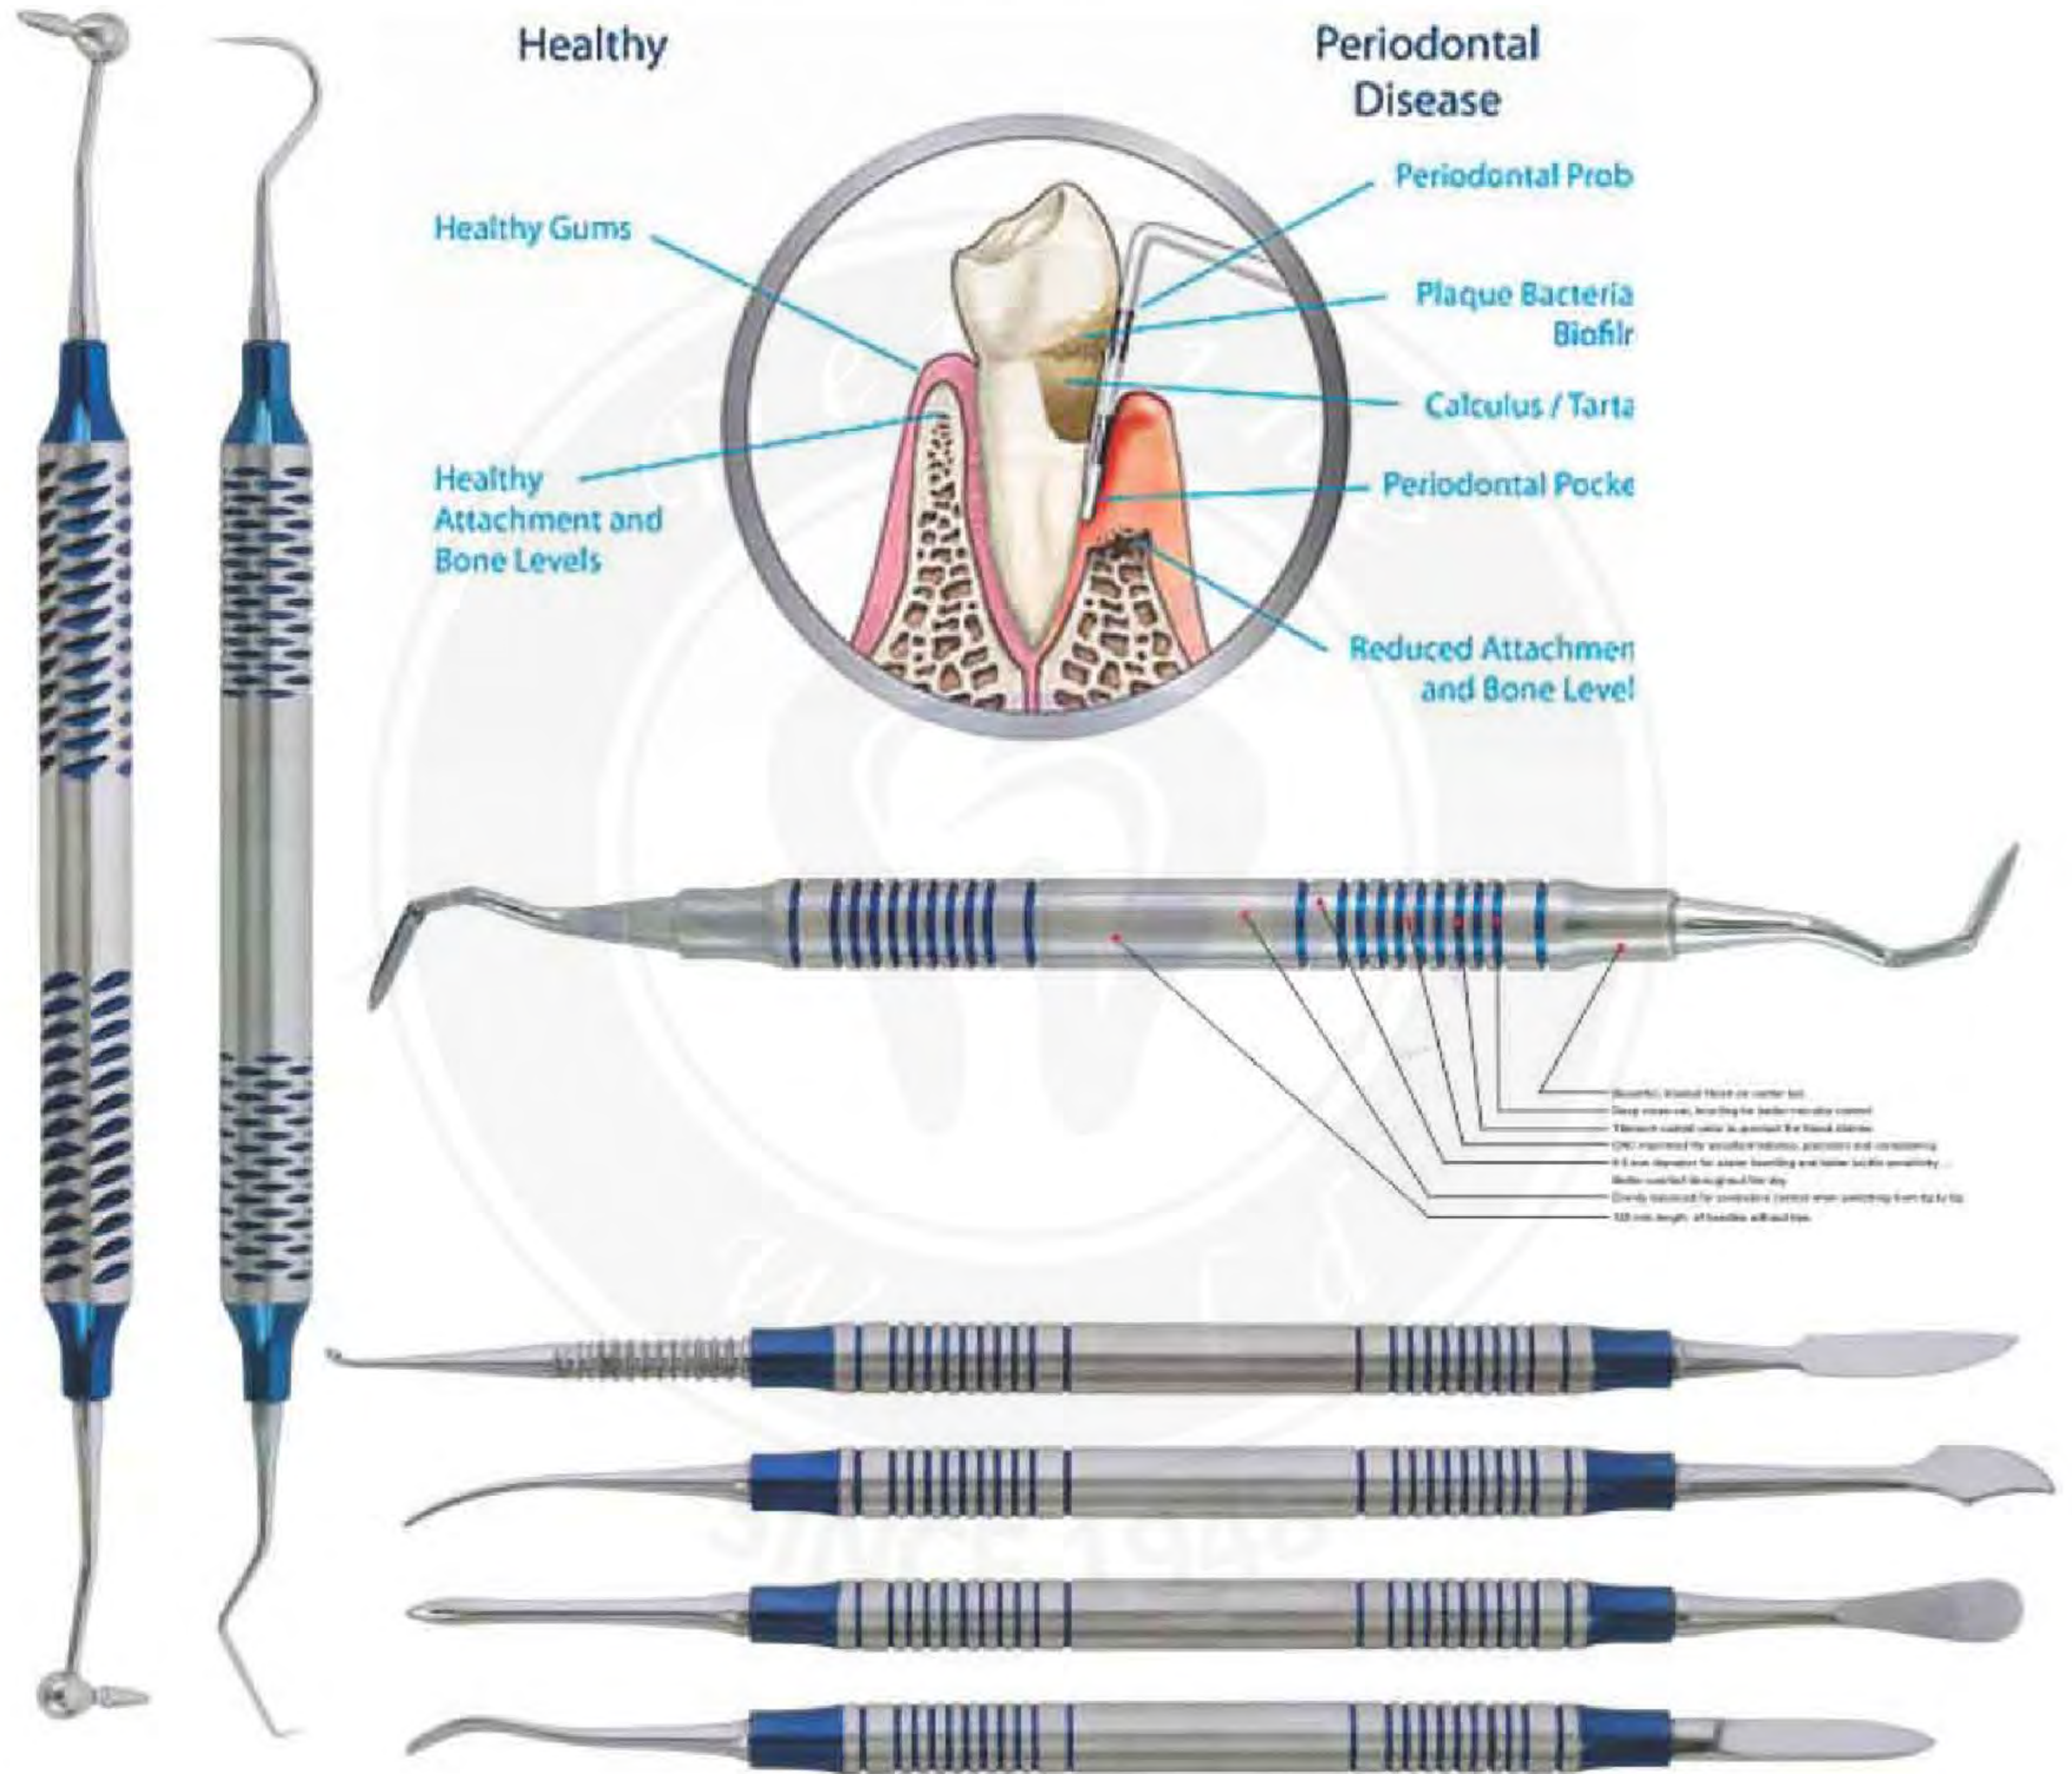

Our Scalers

Compare our scalers and curettes with the best in the industry and you will immediately recognize we are equal in every way but one... price. Note the deep precision knurling for better tactile feel. The same high-grade stainless steel tips, the same light weight (under 18 grams) for less hand fatigue, the same professional craftsmanship, and surpassing the highest industry standards. of course, any manufacturer can make these claims, but we guarantee and certify ours.

- High-polish mirror finish tips.
- Manufactured within the guidelines of the FDA quality assurance system for good manufacturing practices.
- Highest grade German stainless steel, razor sharp, durable tips. Rockwell hardened to 60 RHc.
- 27 of the most popular designs from graceys to McCalls to columbias, and many european patterns.
- All instruments are guaranteed against defects in material and workmanship.

- All instruments bear the ce mark, emblematic of the european community's highest standards.
- Customer satisfaction guarantee, too!
- Less than 20 grams ... Lightweight for less hand fatigue.
- Manufactured to the most exacting standards so the 50th instrument you buy is exactly like your first.
- You decide ... Why pay more for the same high-quality instruments?