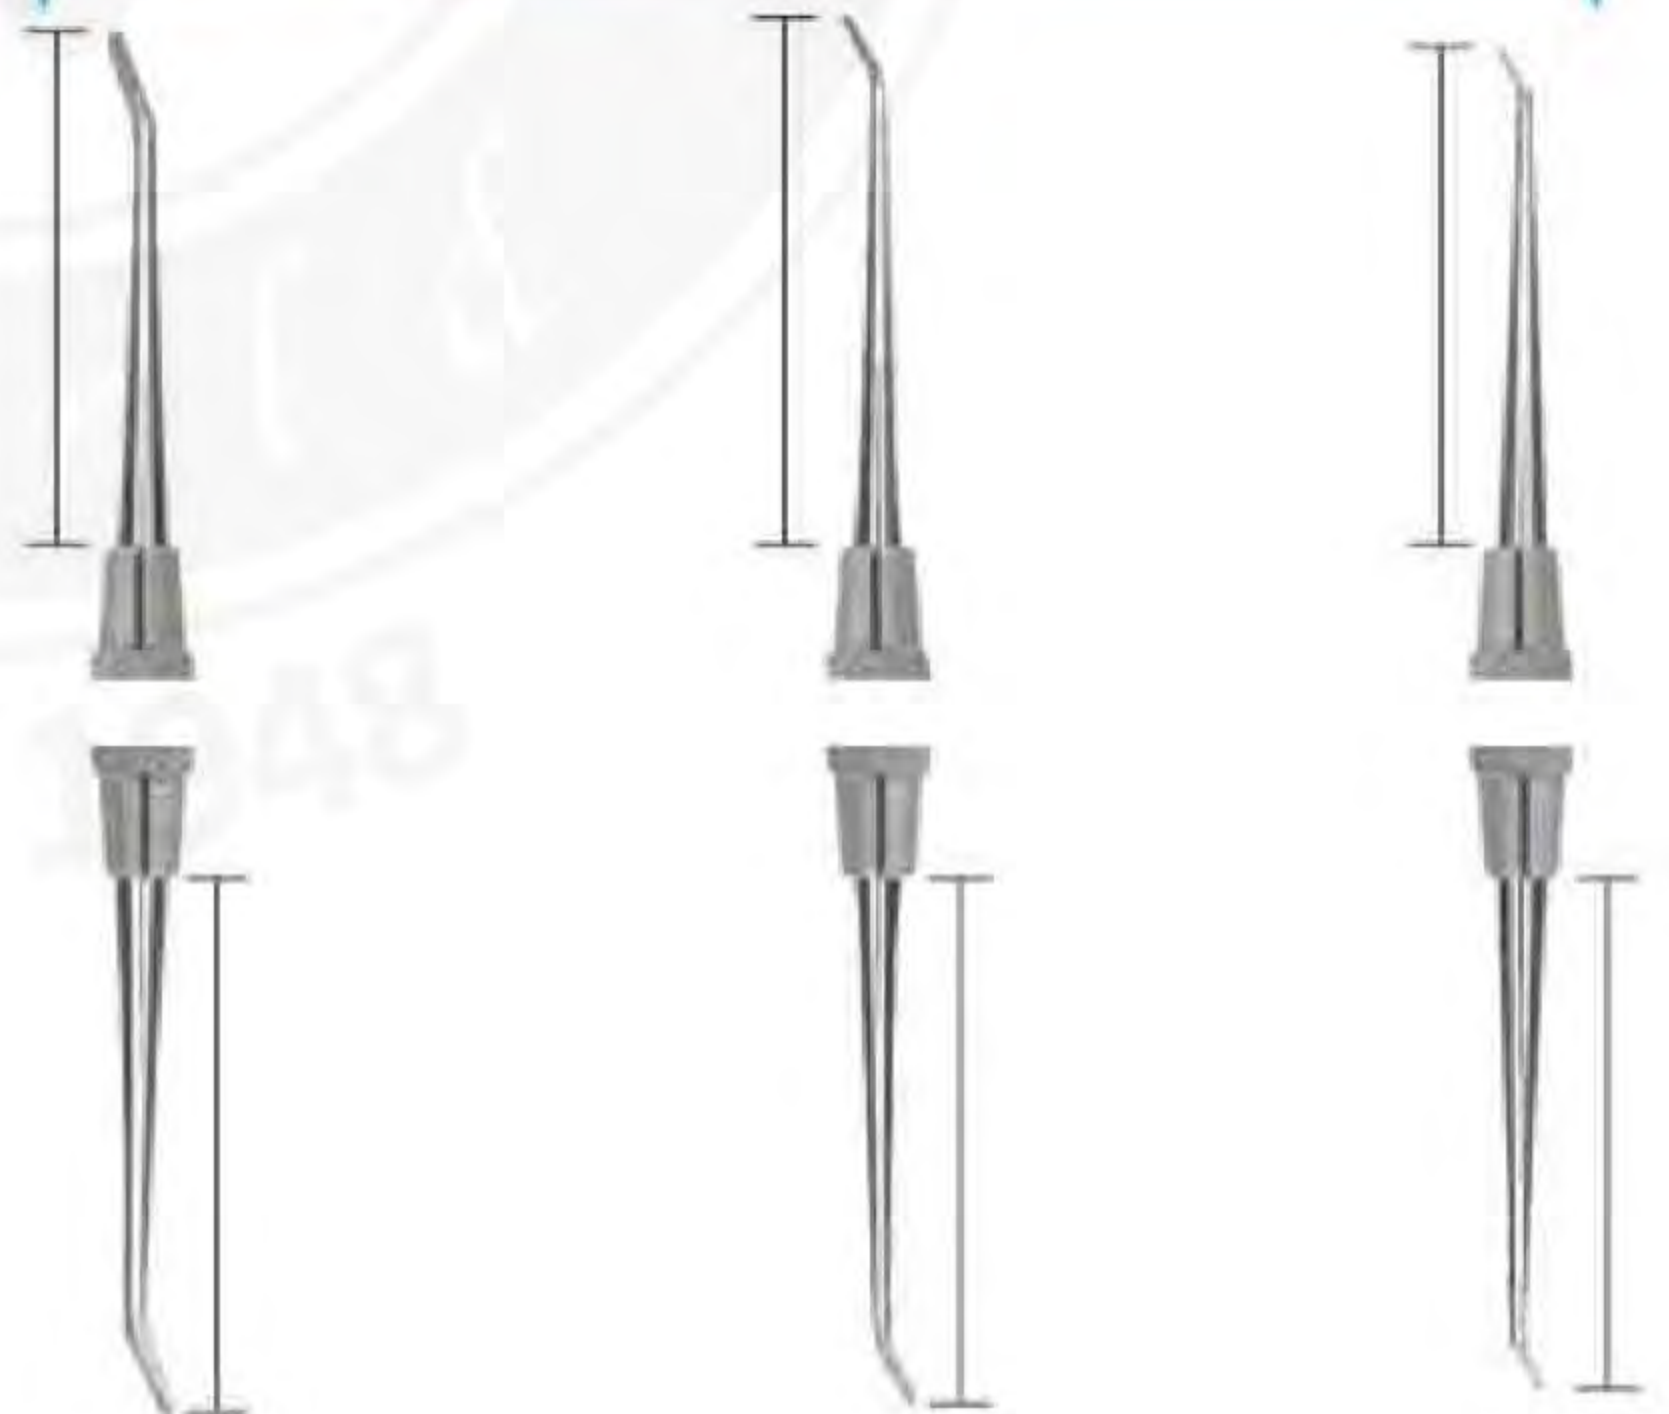

ANGLE FORMERS

DW-876
30/31
(12-80-5-8)

DW-877
32/33
(9-80-4-8)

DW-878
34/35
(7-80-2.5-9)