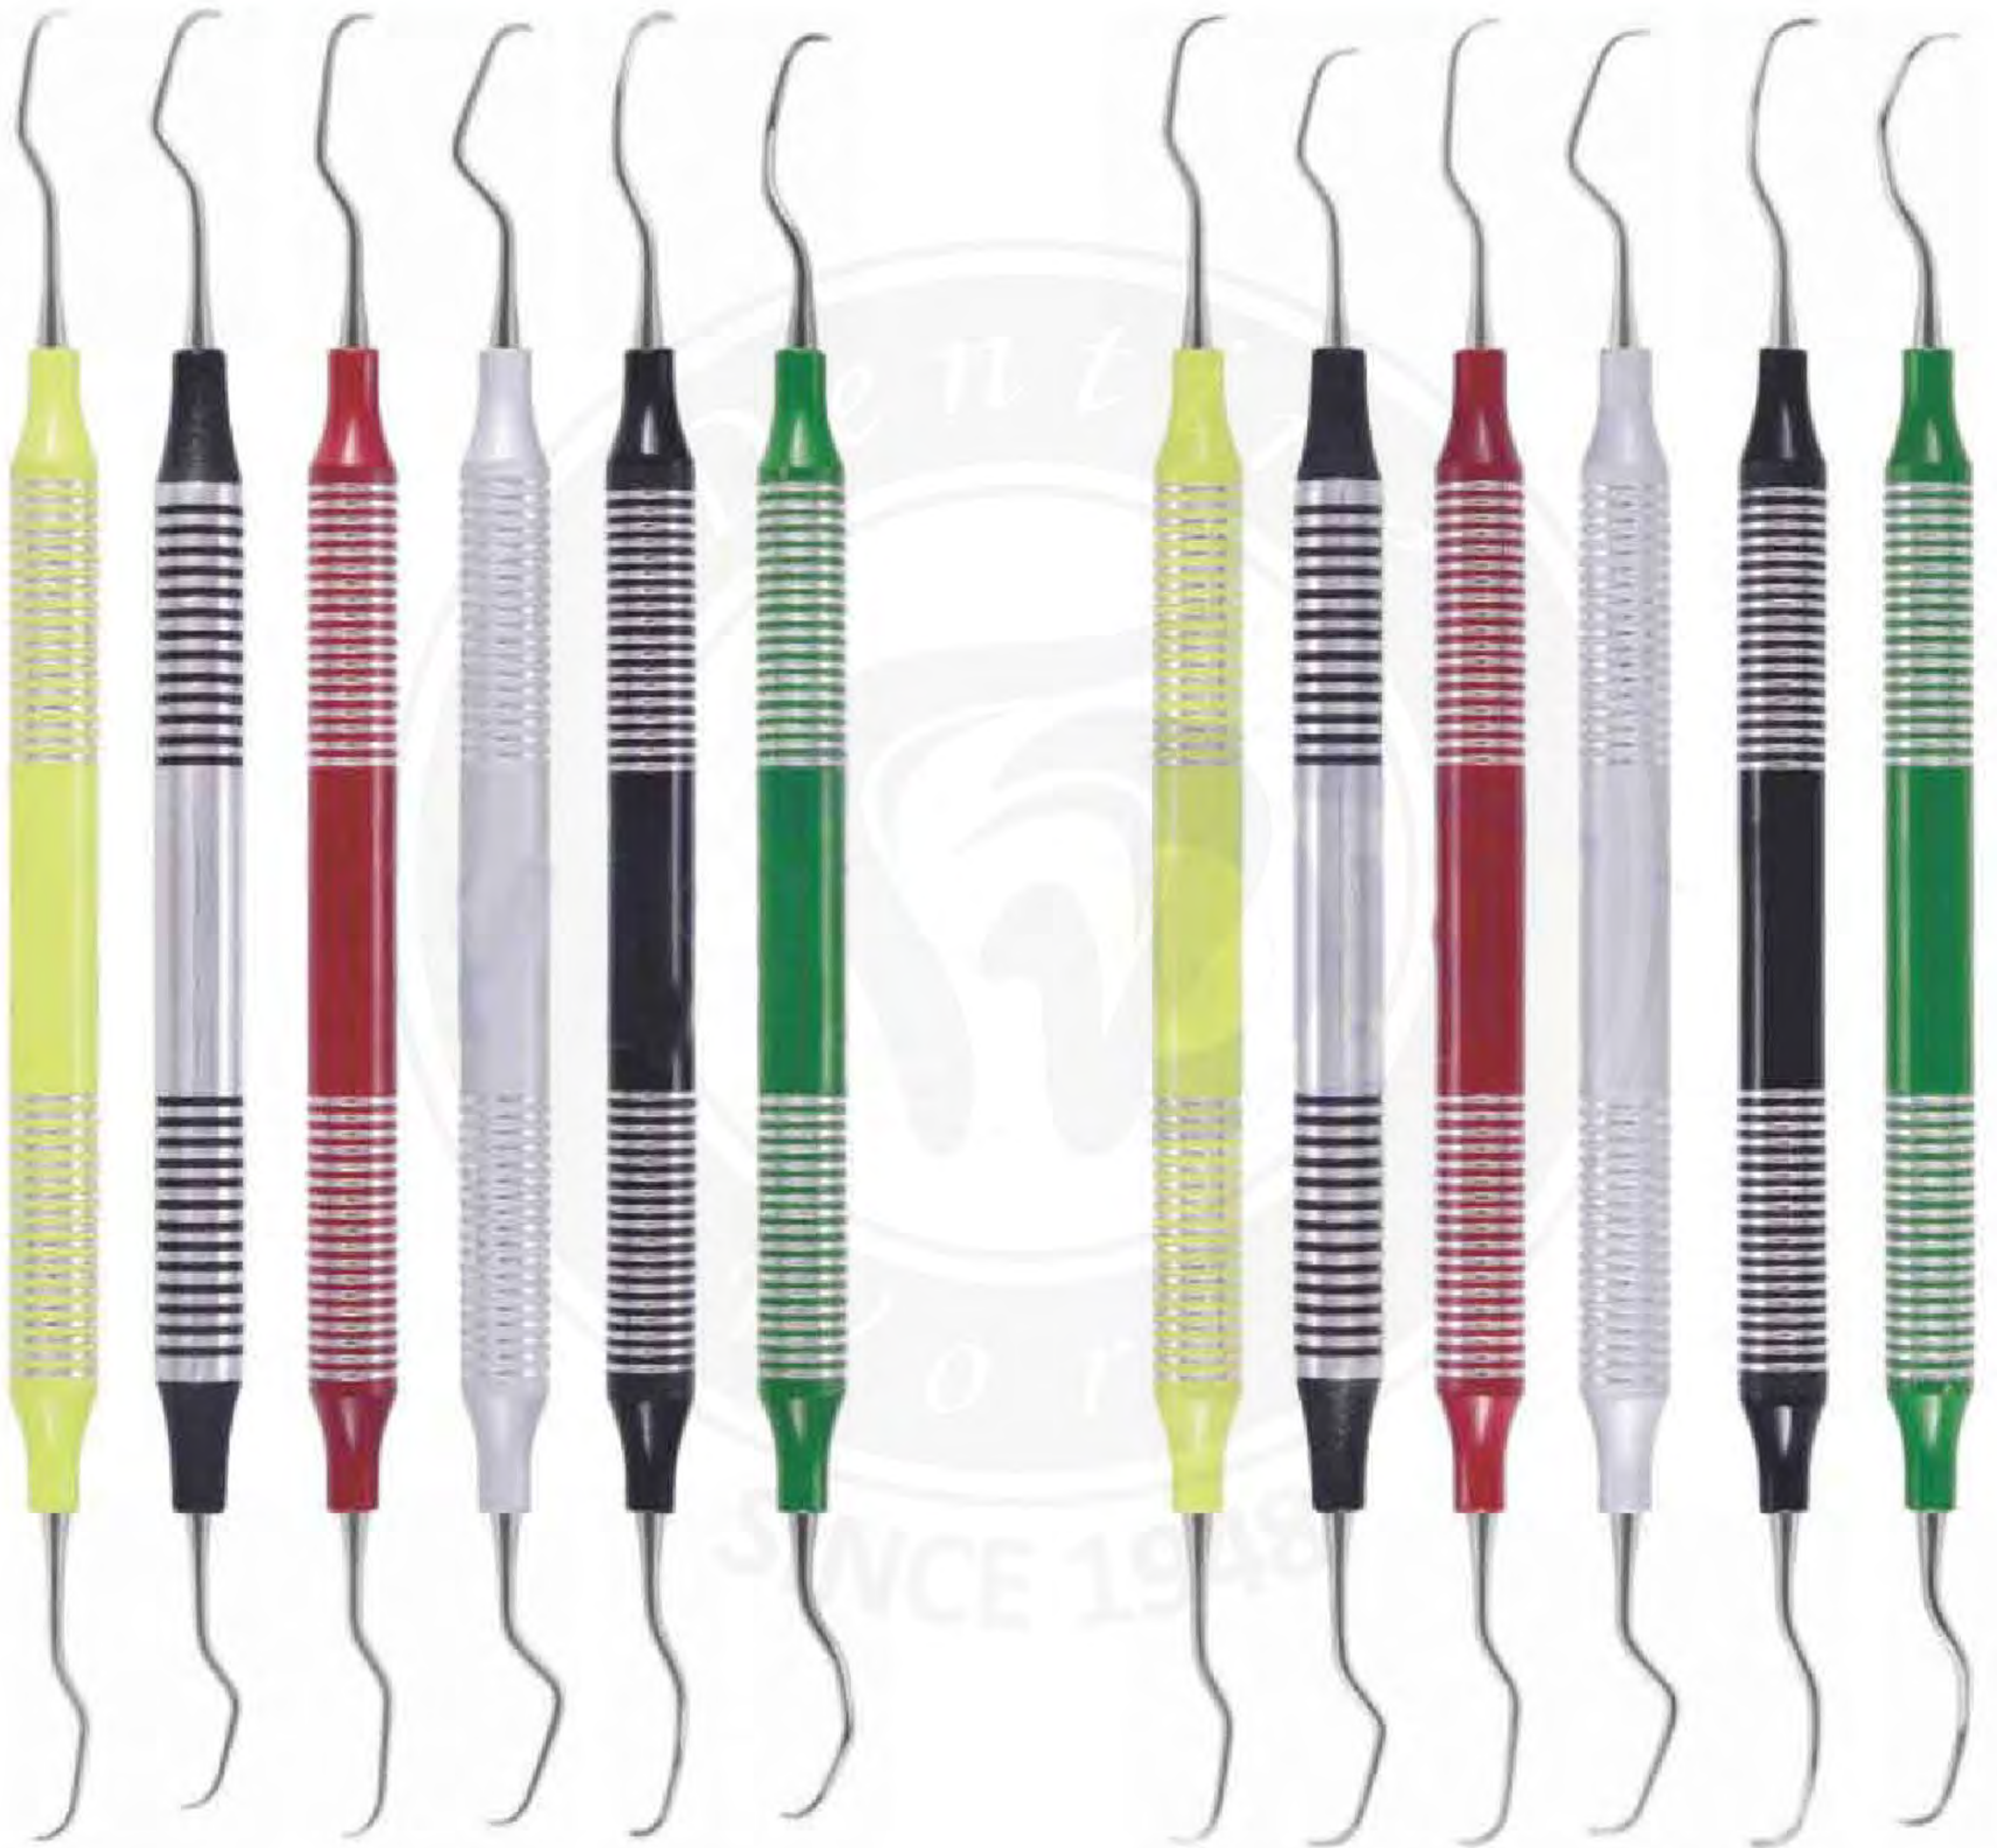

CURETTES

- Кюрети
- Curetas
- Küretten
- Кюрети
- Curette
- كرتس

GRACEY MINI FIVE

HOLLOW HANDLE 9.5MM, LENGTH 170MM
CERAMIC COATED HANDLE

GRACEY AFTER FIVE

HOLLOW HANDLE 9.5MM, LENGTH 170MM
CERAMIC COATED HANDLE

DW-531 Gracey 1/2
DE-532 Gracey 3/4
DW-533 Gracey 5/6
DW-534 Gracey 7/8
DW-535 Gracey 11/12
DW-536 Gracey 13/14

DW-537 Gracey 1/2 AF
DW-538 Gracey 3/4 AF
DW-539 Gracey 5/6 AF
DW-540 Gracey 7/8 AF
DW-541 Gracey 11/12 AF
DW-542 Gracey 13/14 AF

Proper care must be given during cleaning, sharpening and sterilization to preserve design and integrity and to prolong usefulness. Do not expose instruments to sterilization temperatures above 350 F/177 C or to higher than recommended chemical concentrations.