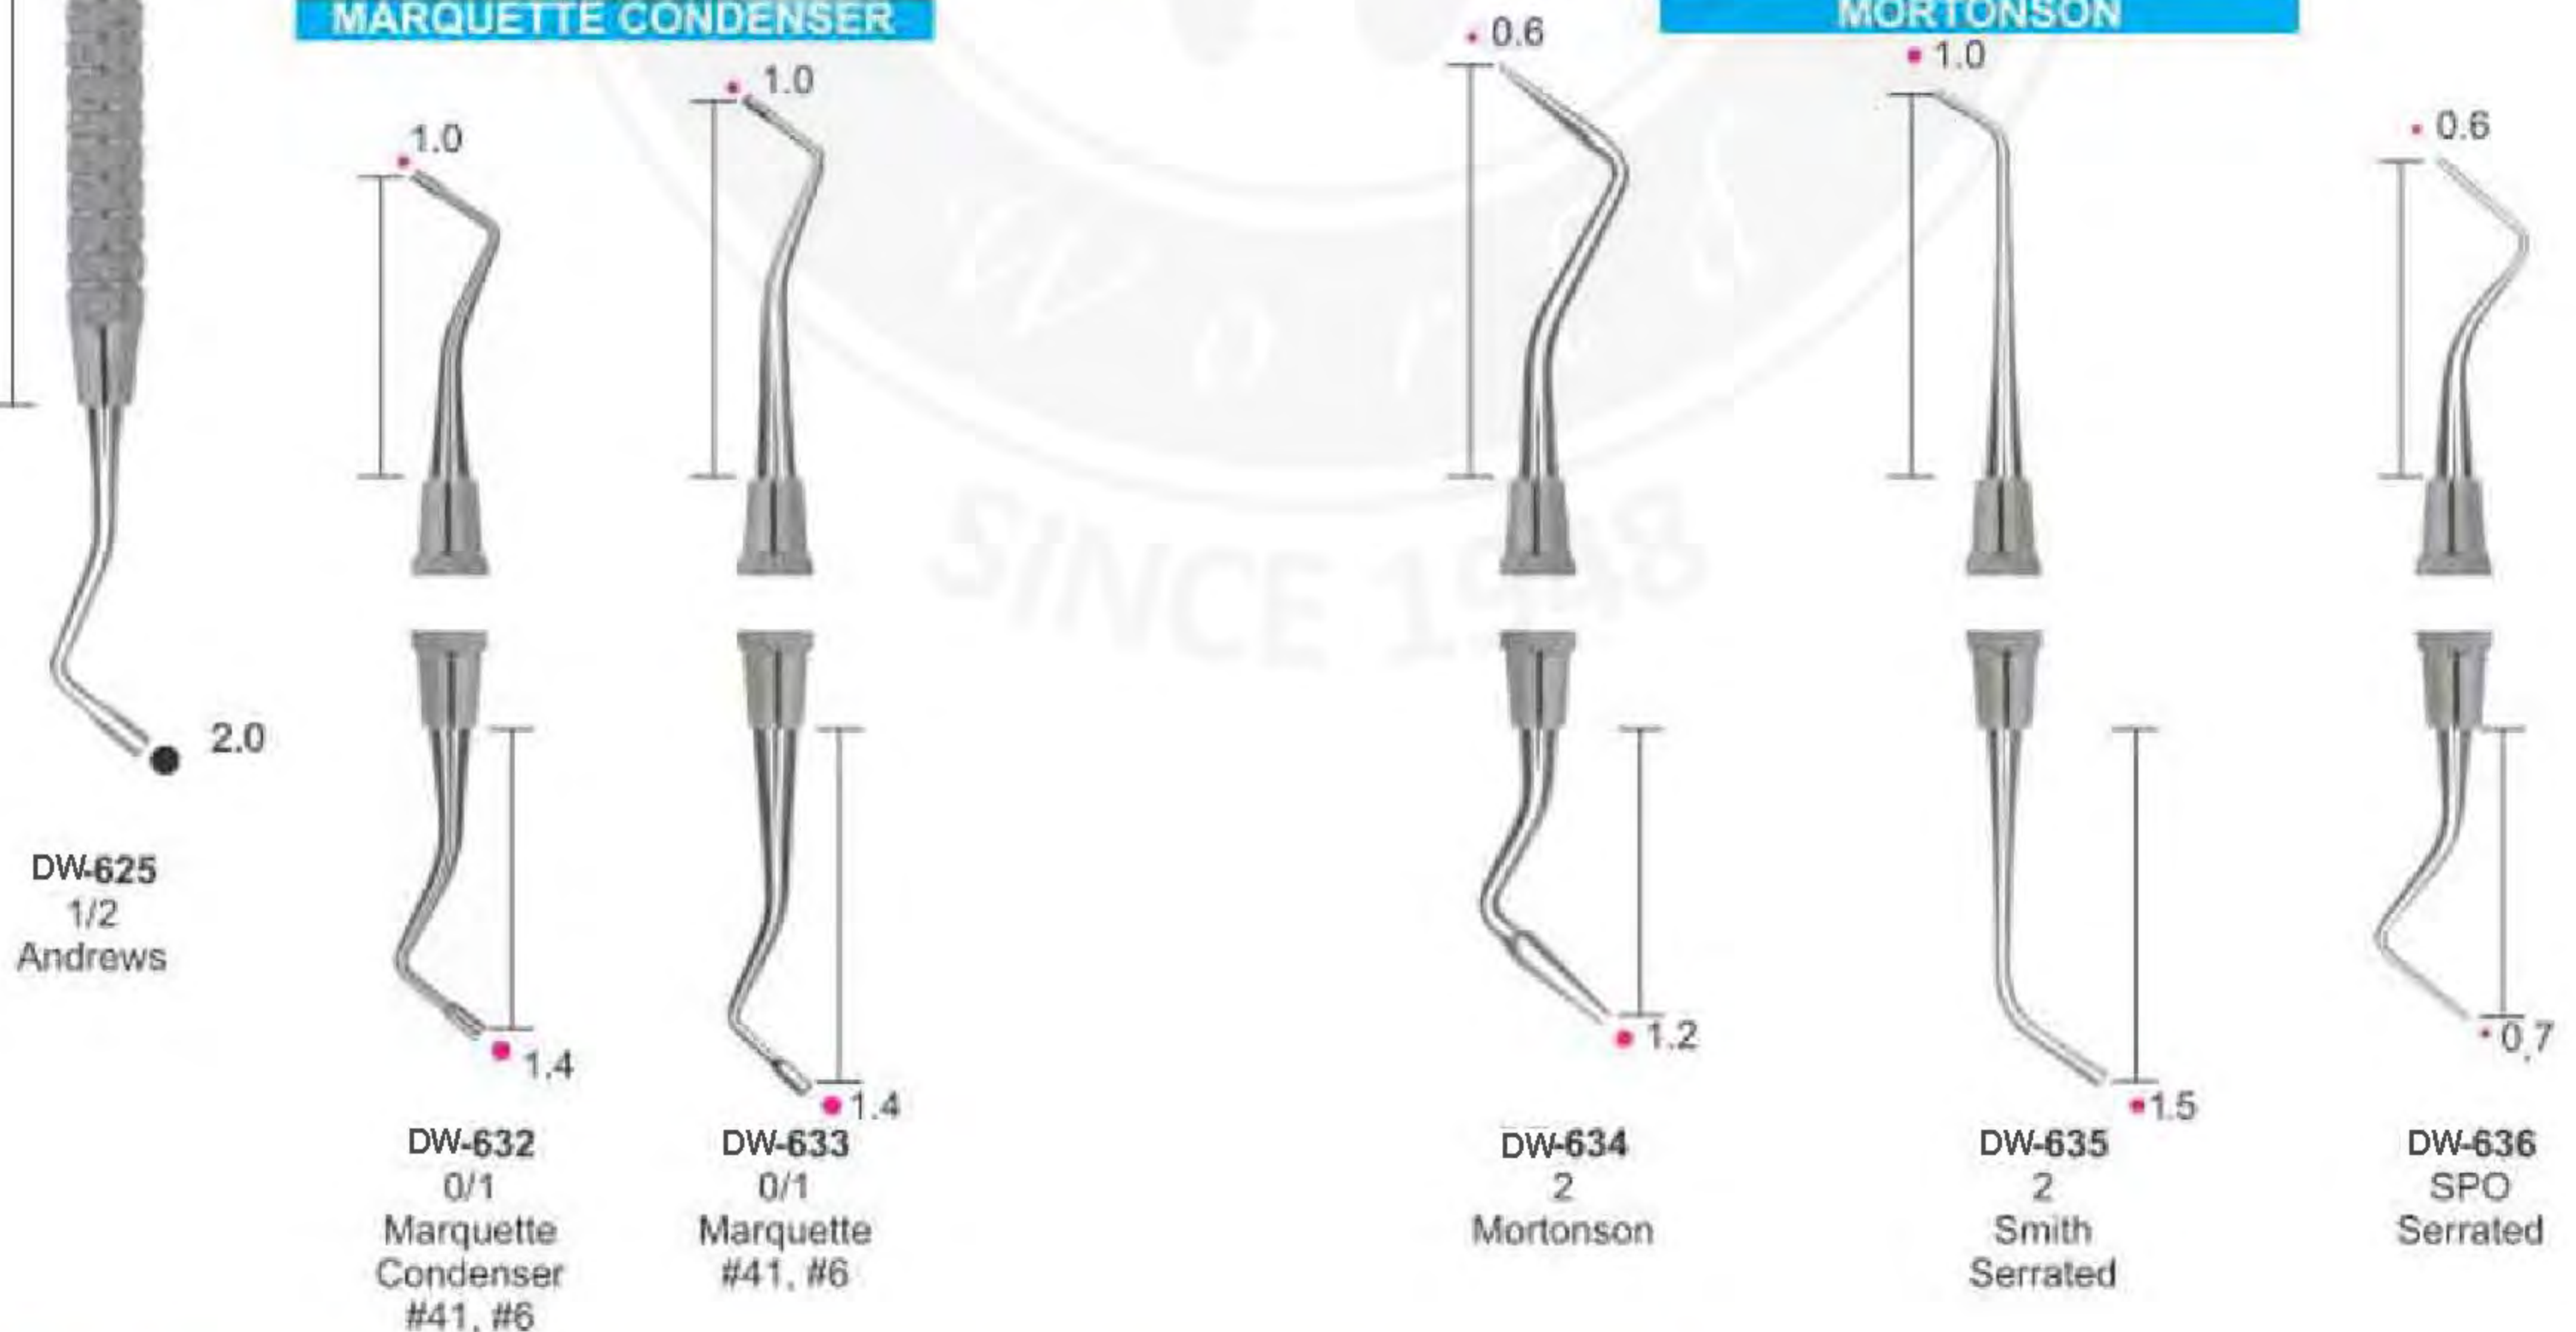

MARQUETTE CONDENSER

MORTONSON