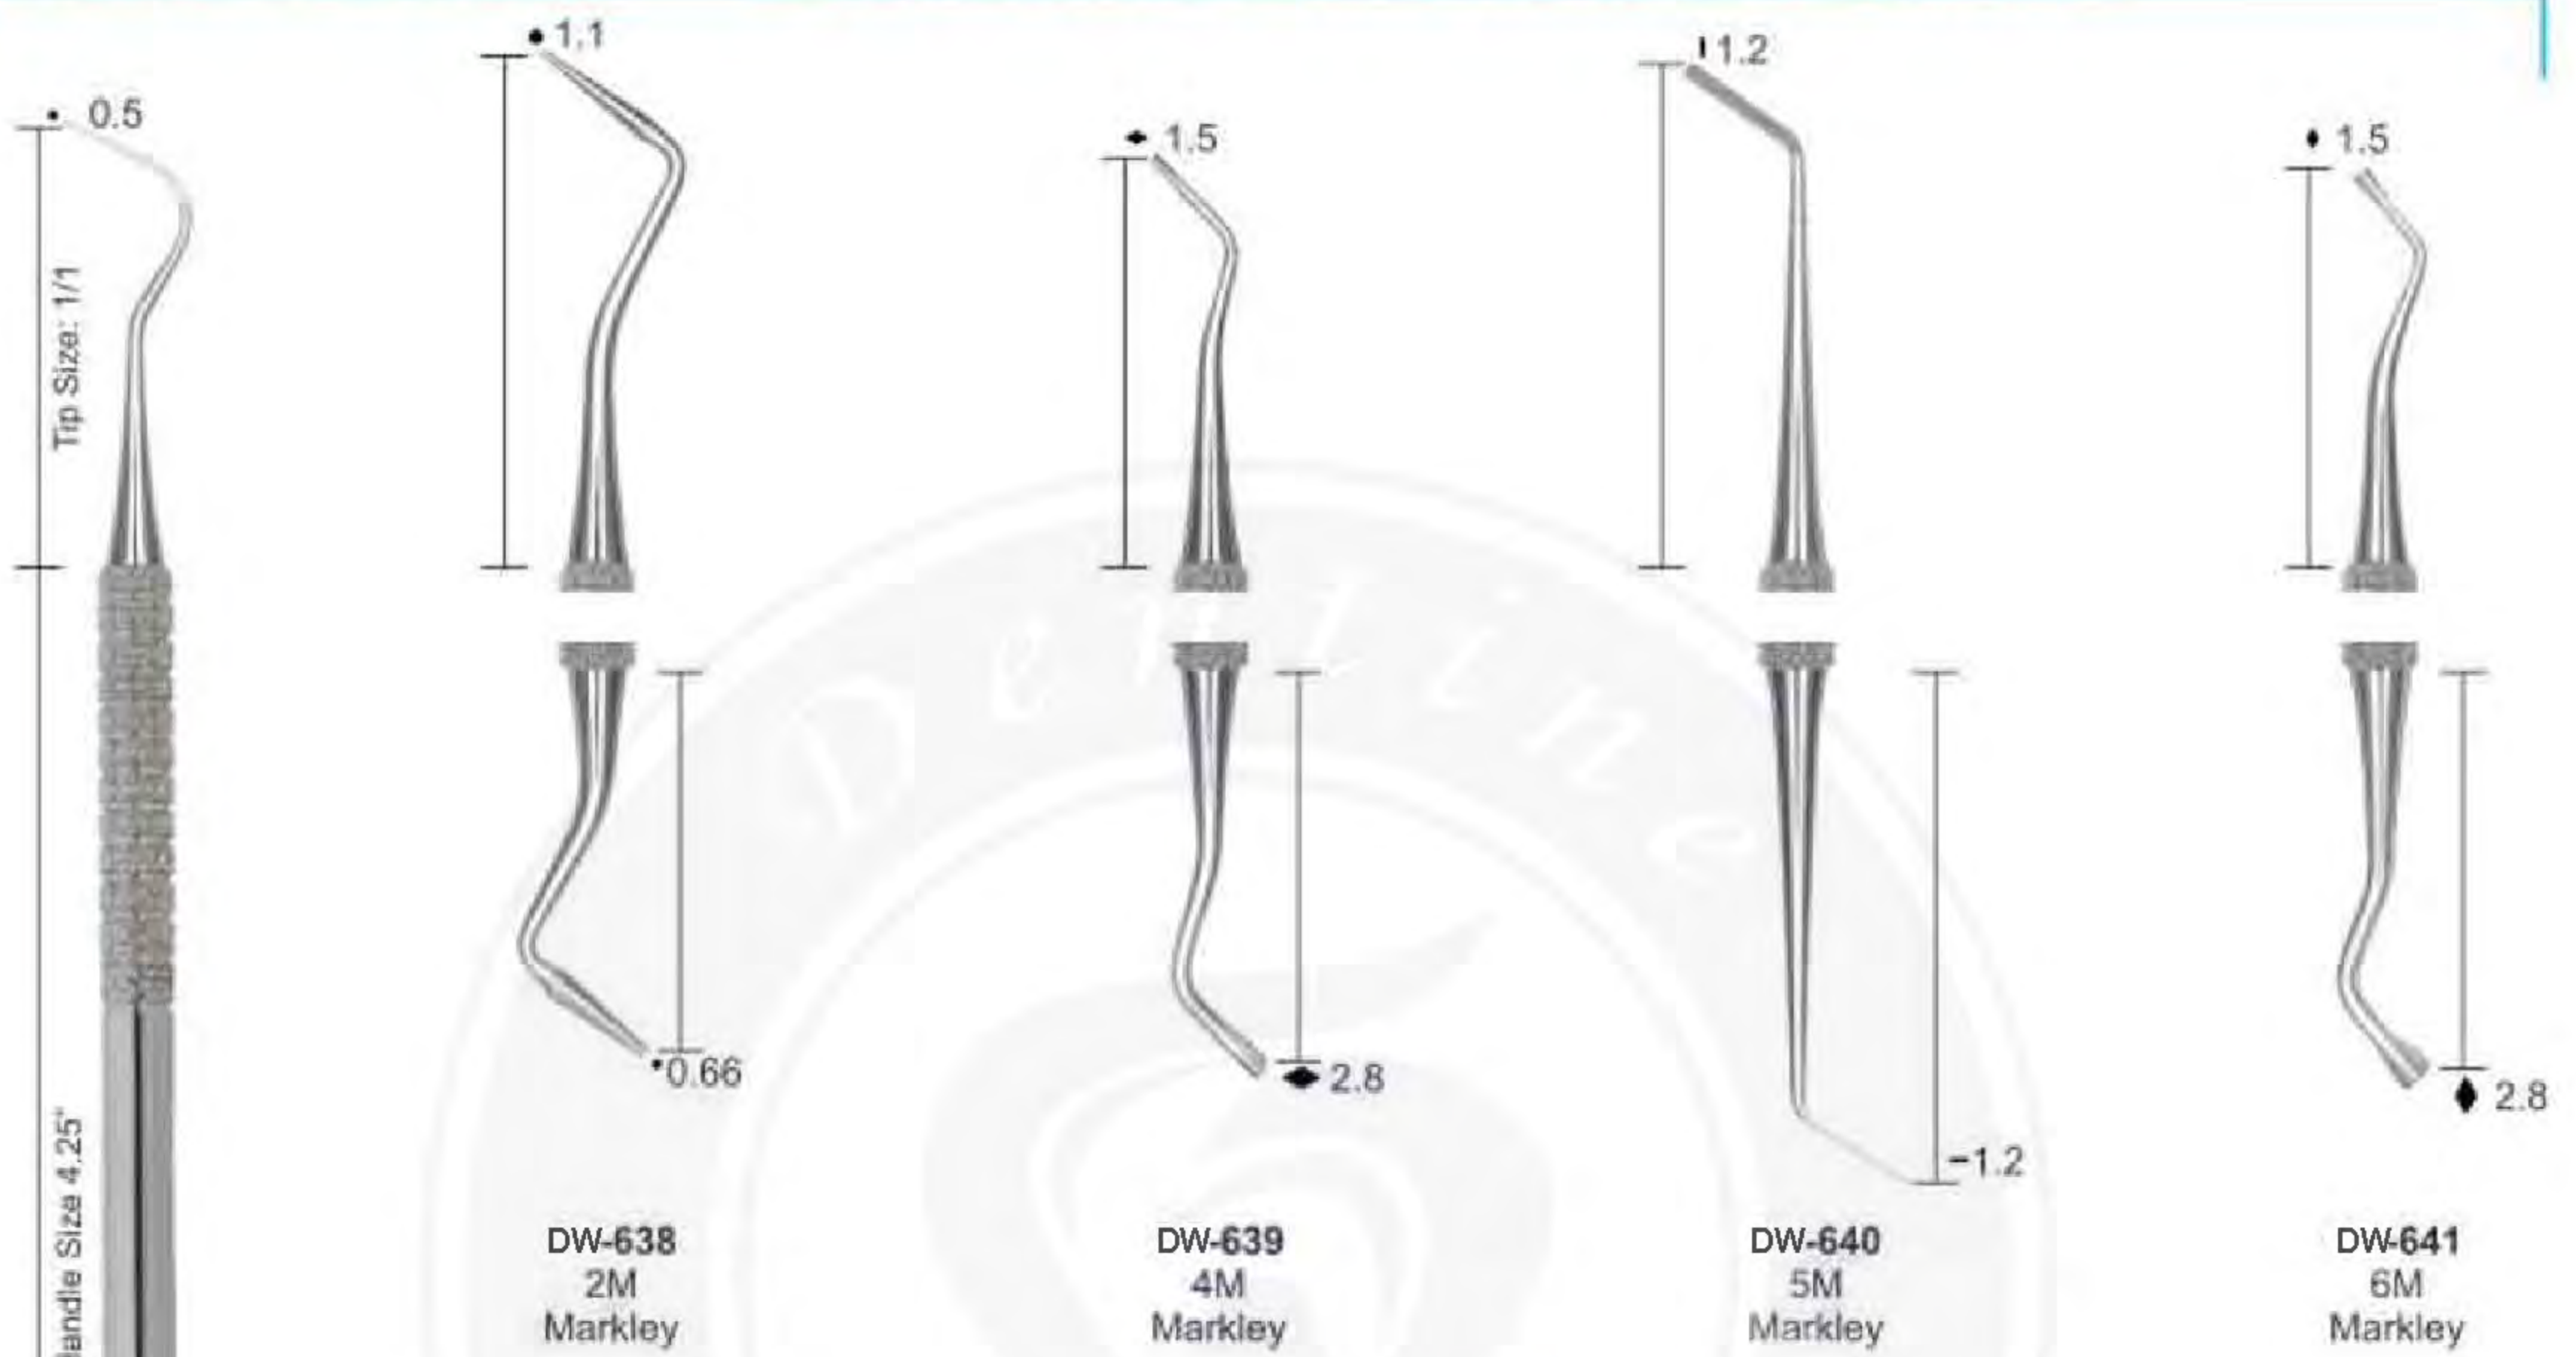

**PLUGGERS/CONDENSERS**

**RESTORATIVE INSTRUMENTS SOLID HANDLE 6MM, LENGTH 170MM**

**PLUGGERS/CONDENSERS**