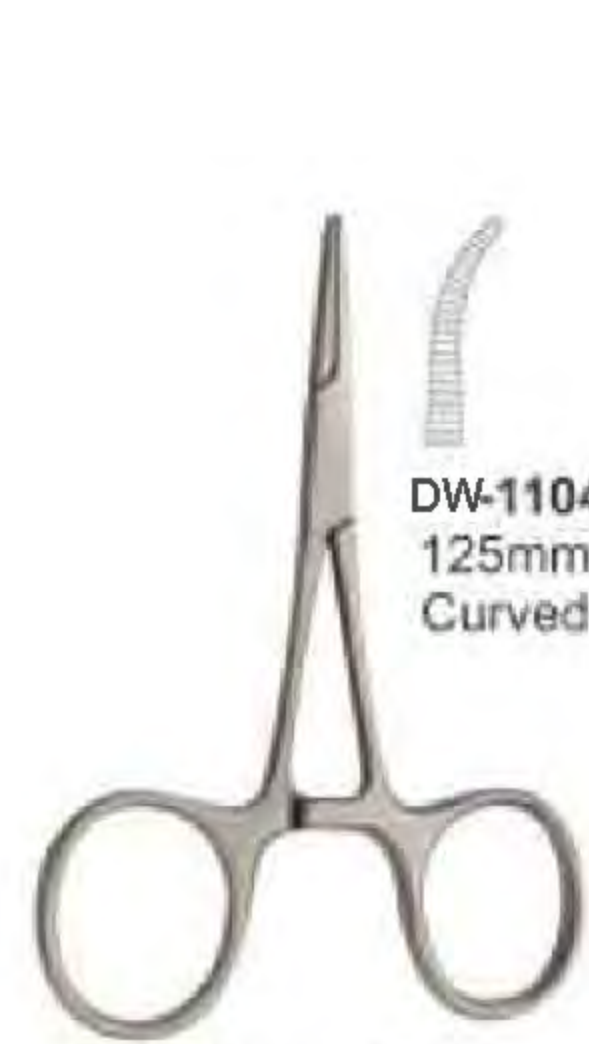

Mathieu  
 DW-1097 140mm  
 DW-1098 170mm

Castroviejo  
 DW-1099 str 140mm cvd  
 DW-1100 str 180mm cvd

Olsen-Hegar Needle  
 Holder With Scissors  
 DW-1101 140mm

Gillies Needle  
 Holder With Scissors  
 DW-1102 160mm