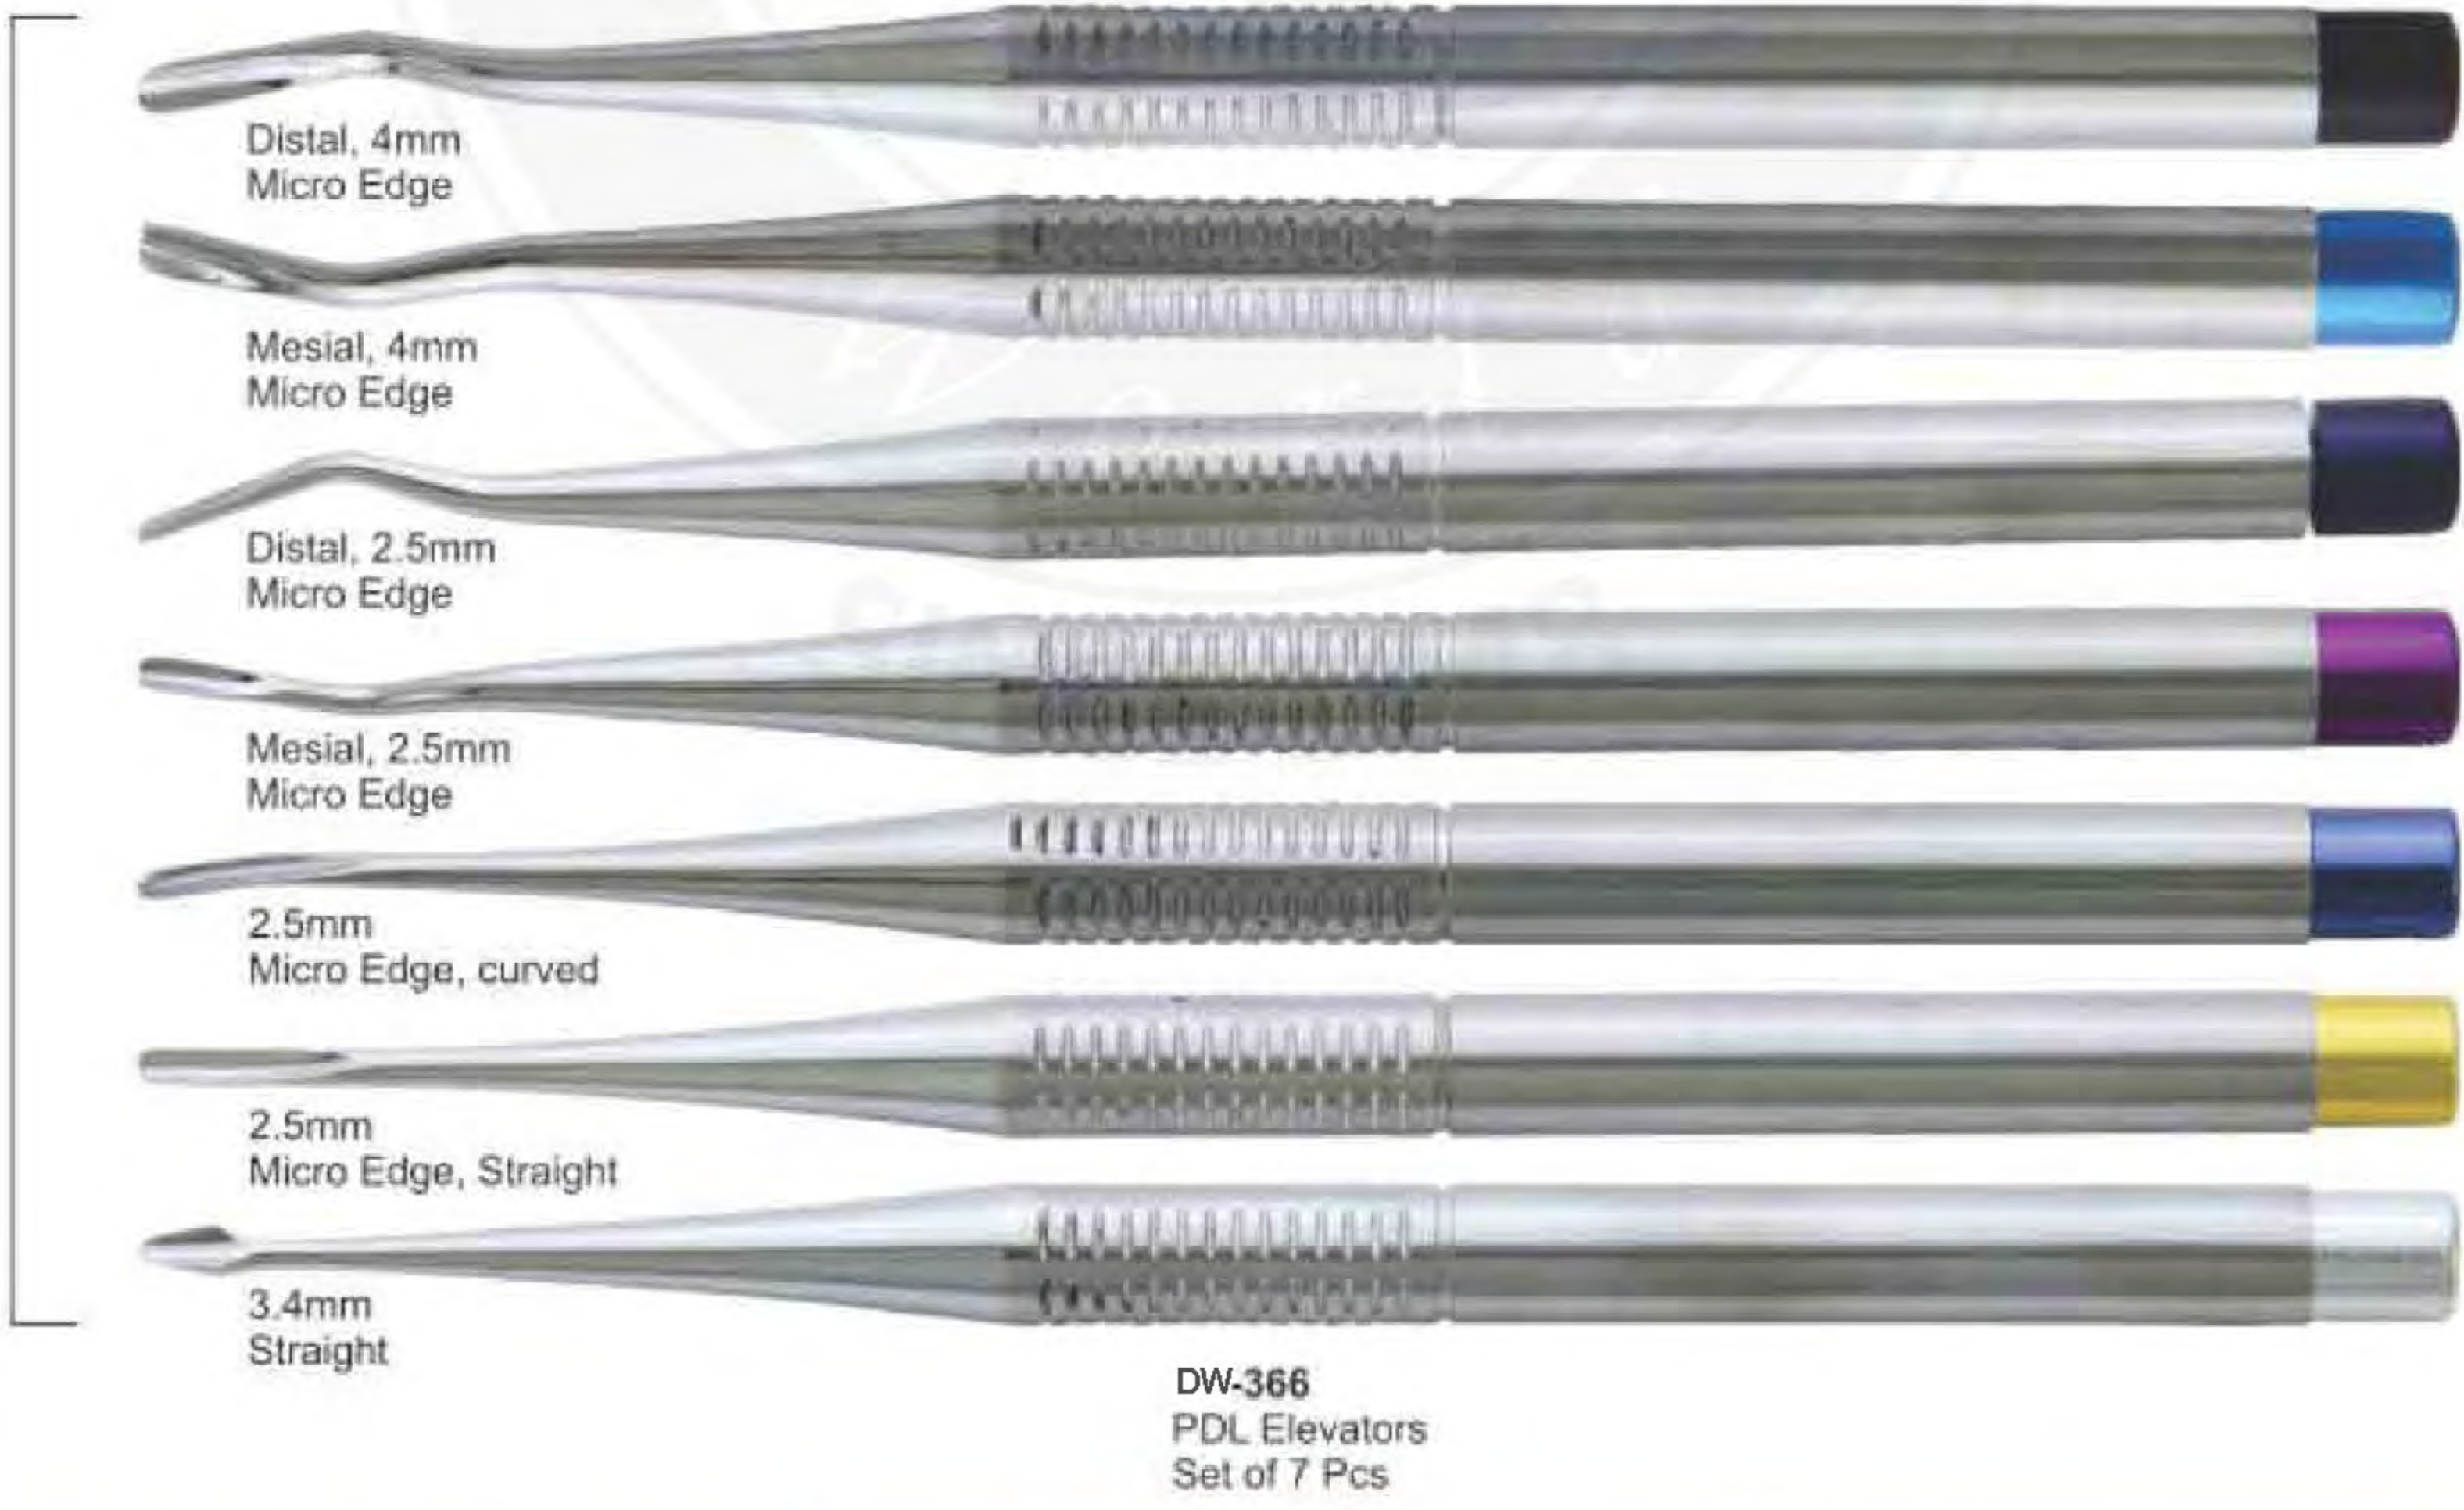

ROOT ELEVATOR

1. Элеватор корневой экстракционный
   - Elévateurs à racines
   - Wurzelheber
   - Elevadores para raíces
   - المصاعد الجذر
2. **PDL ELEVATORS**