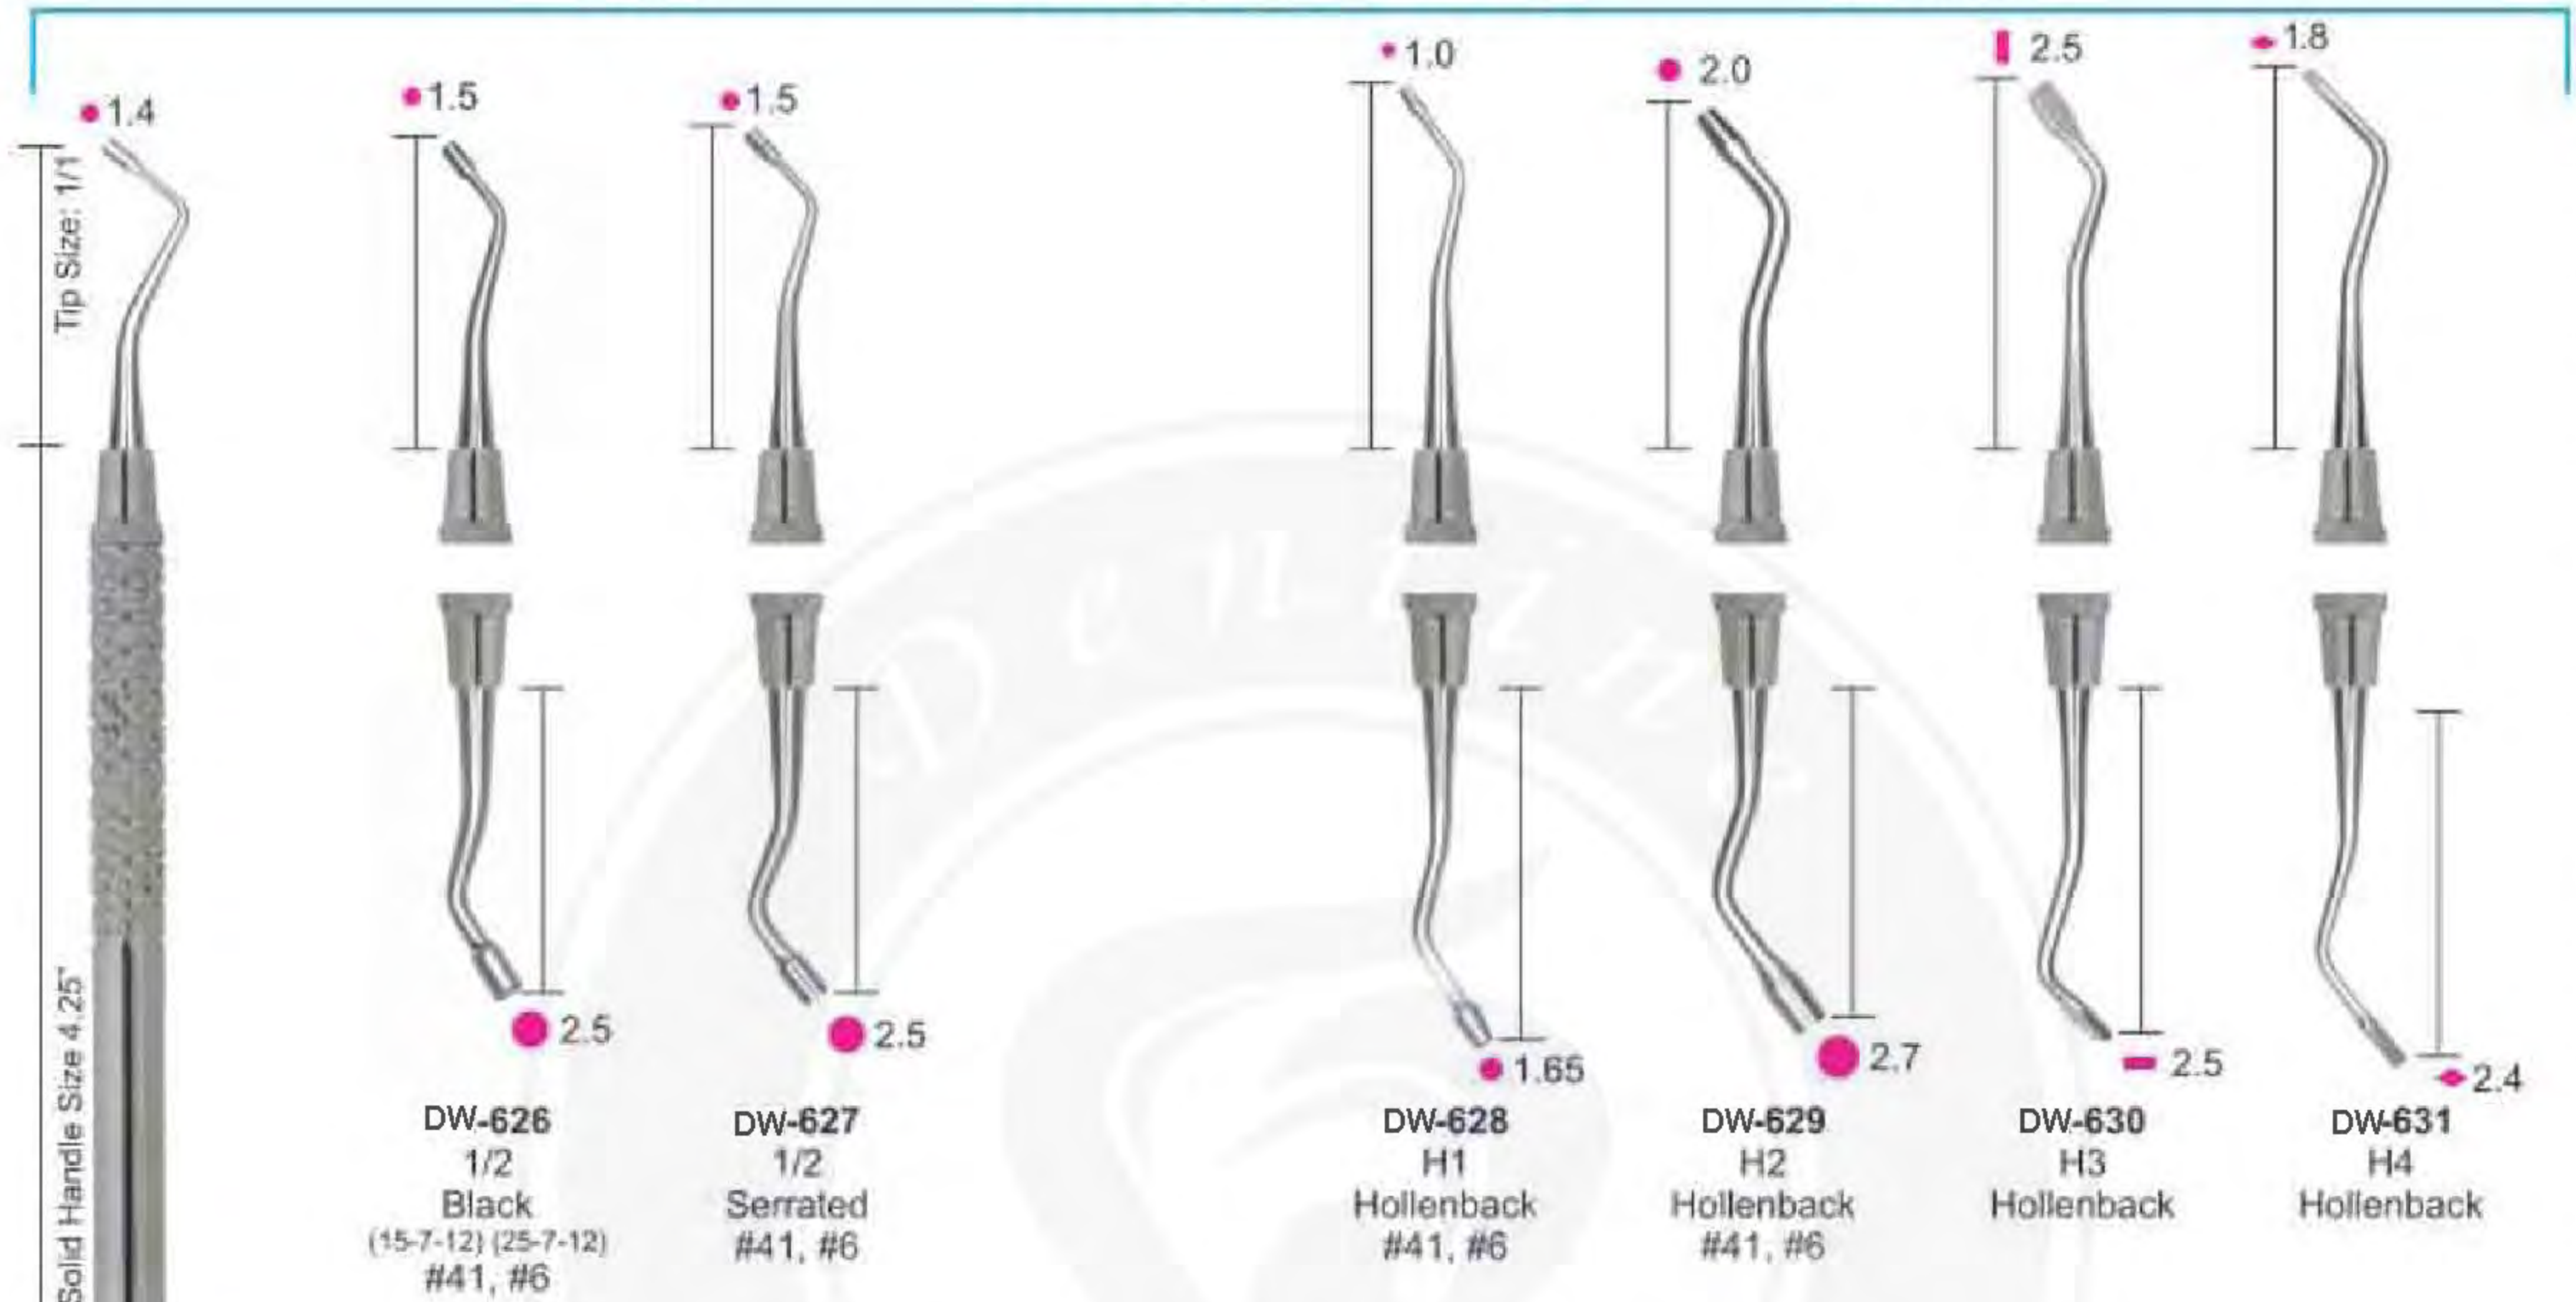

FILLING INSTRUMENTS

1. Инструменты для реставрации
   - Instruments pour plombage
   - Füllungsinstrumente (mit Kontrawinkel)
2. Інструменти для реставрації
   - Instrumentos para obturaciones
   - ملء الصكوك

COMPOSITE/PLASTIC FILLING INSTRUMENTS SOLID HANDLE 6MM, LENGTH 170MM

BLACK

PLUGGERS/CONDENSERS

Hollenback