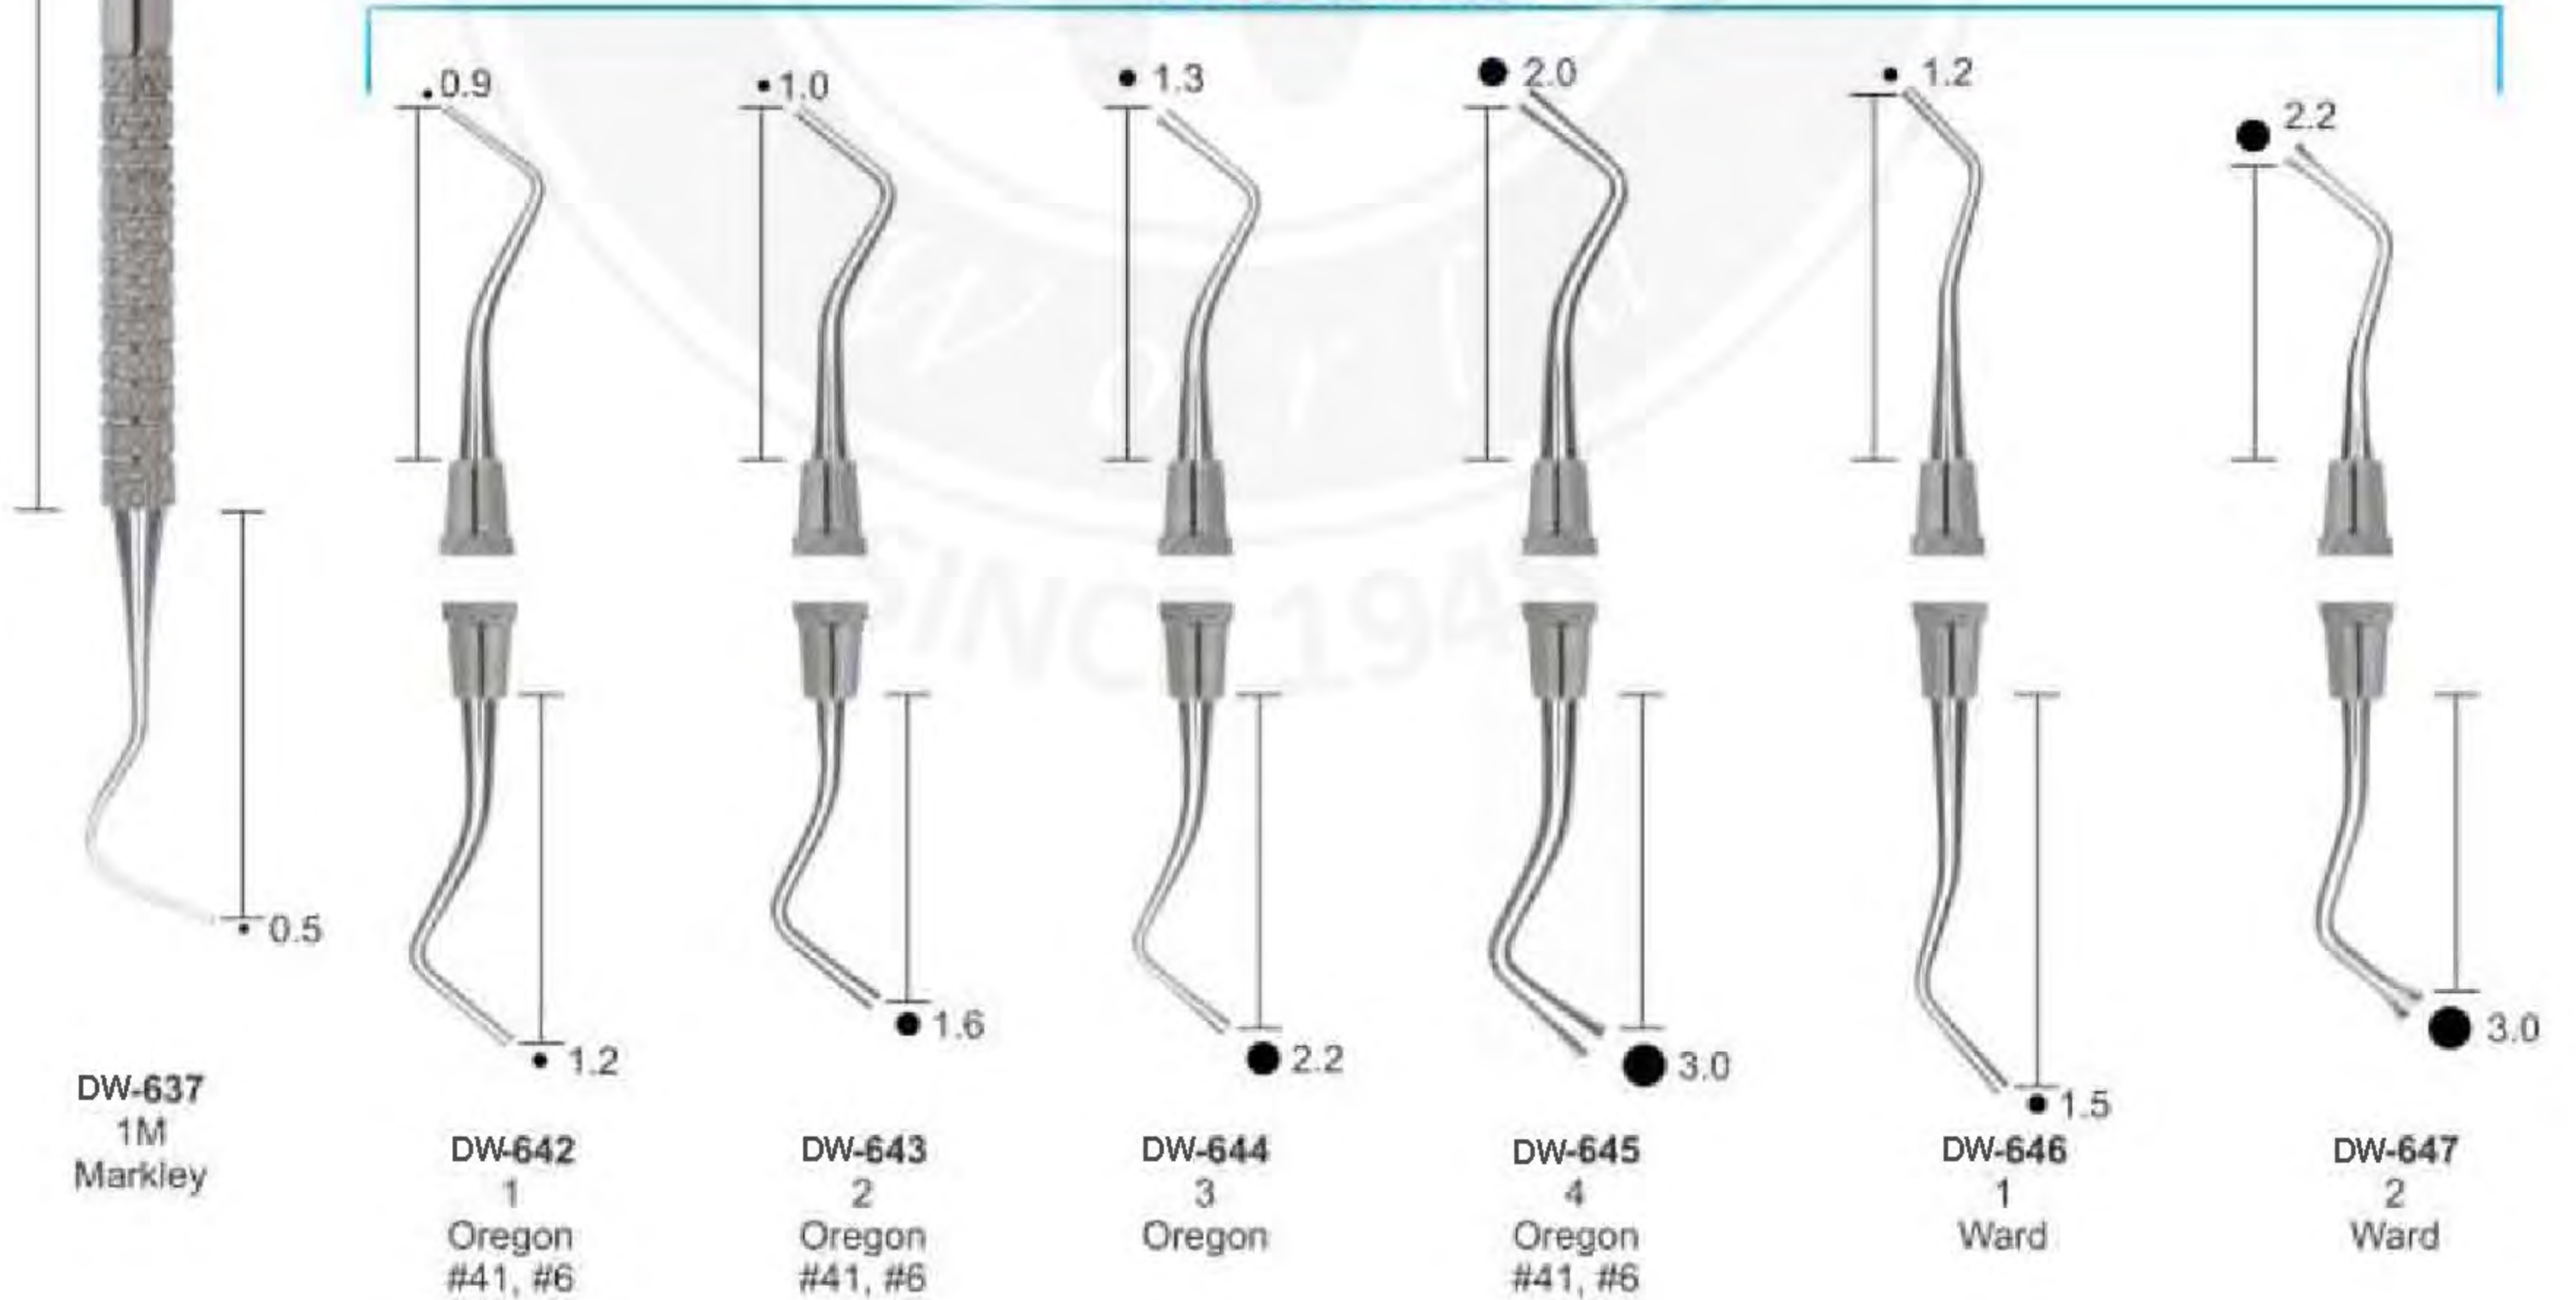

**PLUGGERS/CONDENSERS**

**RESTORATIVE INSTRUMENTS SOLID HANDLE 6MM, LENGTH 170MM**

**PLUGGERS/CONDENSERS**