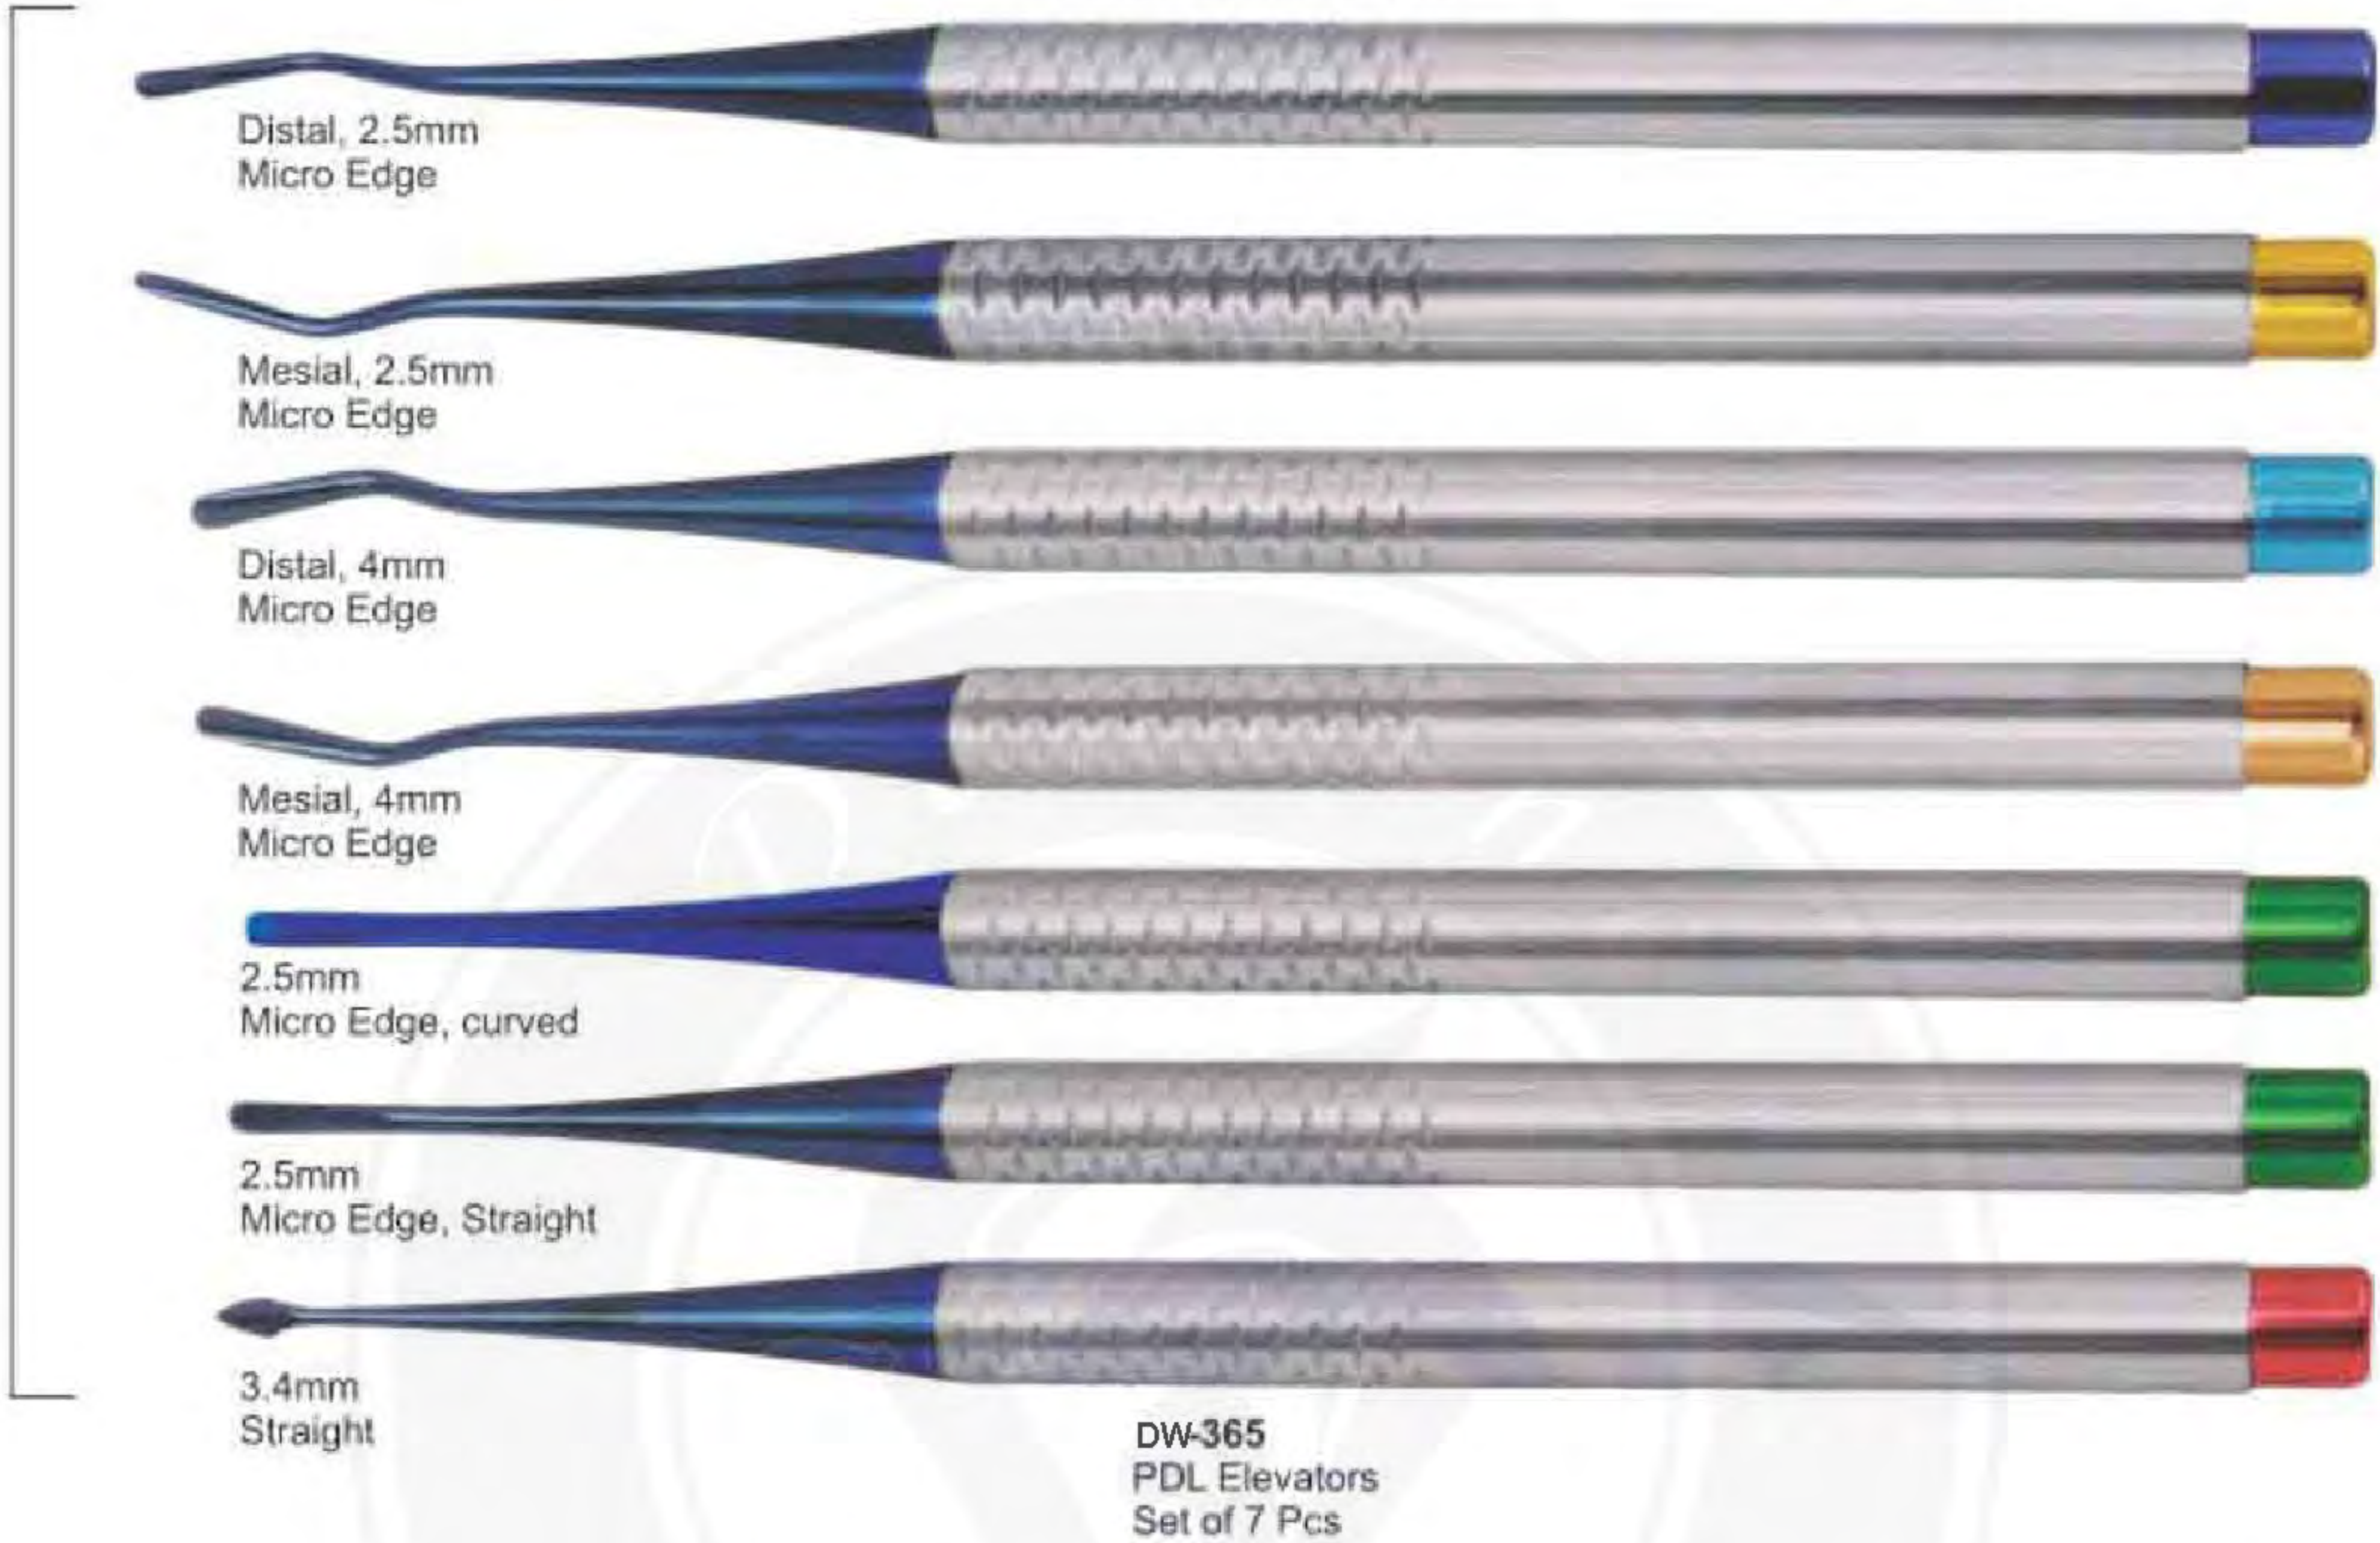

ROOT ELEVATOR

1. Элеватор корневой экстракционный
   - Elévateurs à racines
   - Wurzelheber
   - Elevadores para raíces
   - المصاعد الجذر
2. **PDL ELEVATORS**