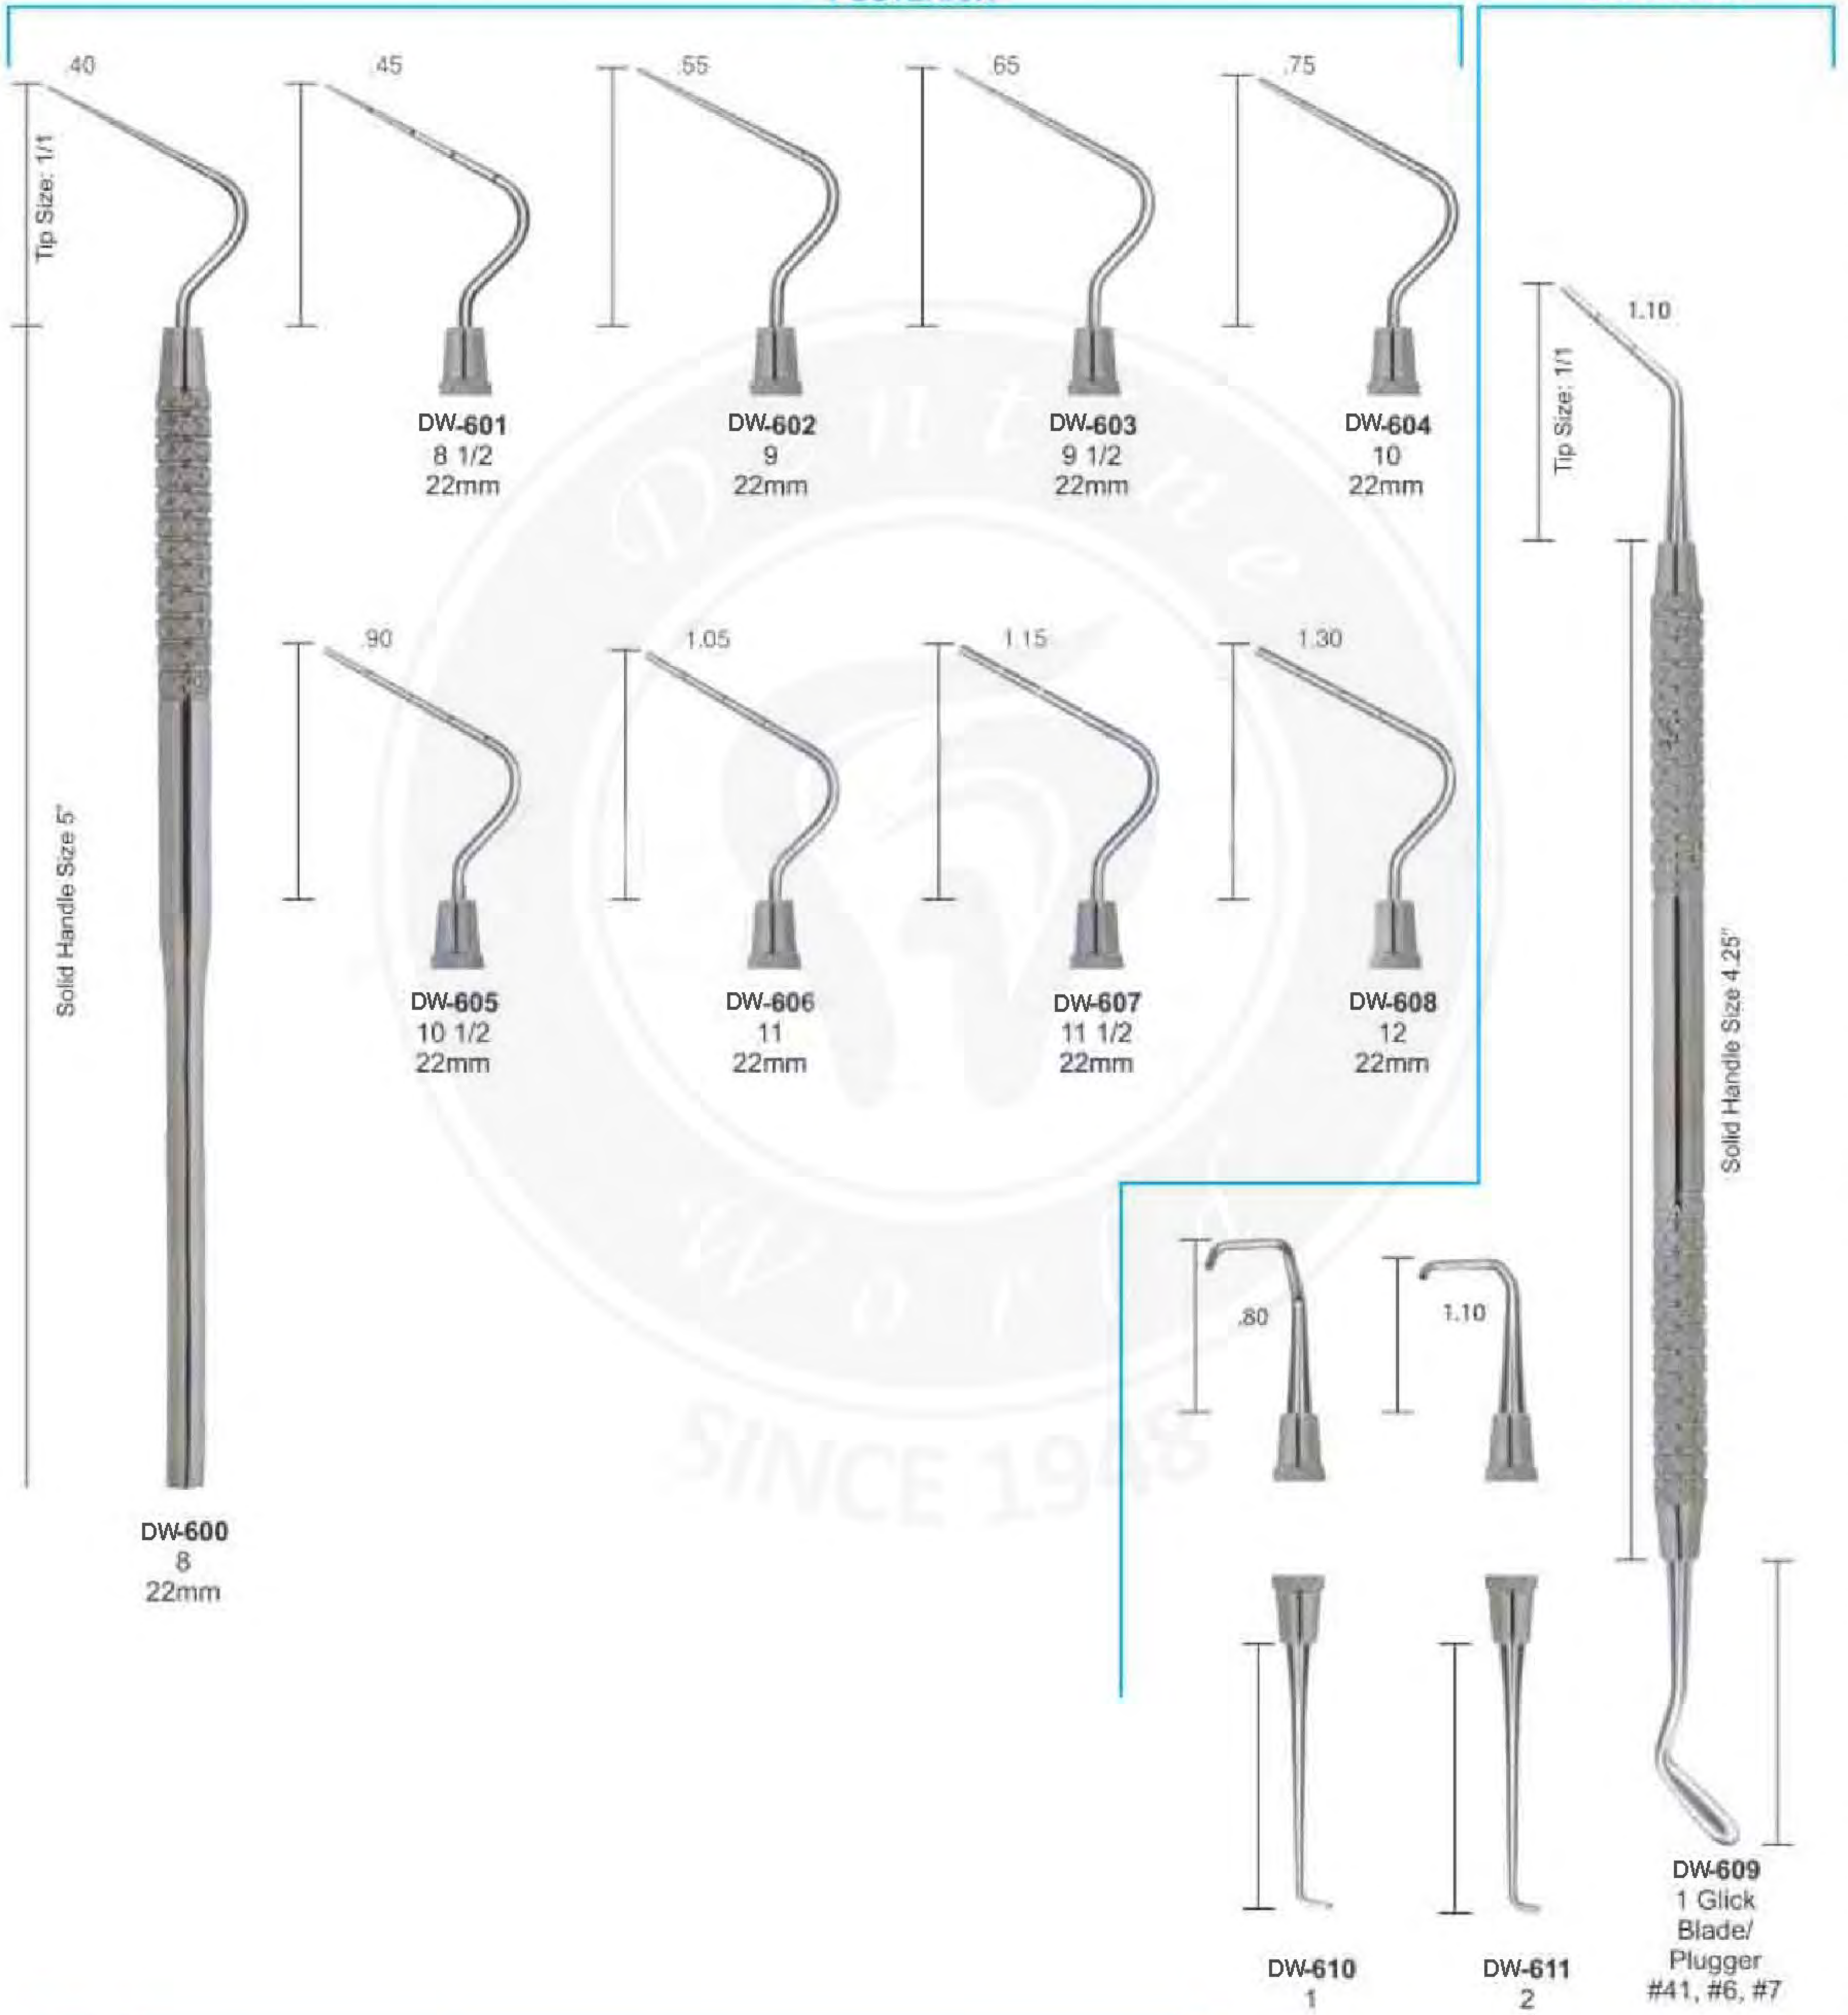

PERIODONTAL PROBES

- Зонды пародонтологические
- Sondes paradontales
- sonda paradontali
- зонди пародонтологічні
- Sondas paradontales
- المسبار اللثة

ENDODONTICS INSTRUMENTS SOLID HANDLE 6MM, LENGTH 170MM

POSTERIOR

RETRO FILLING PLUGGERS