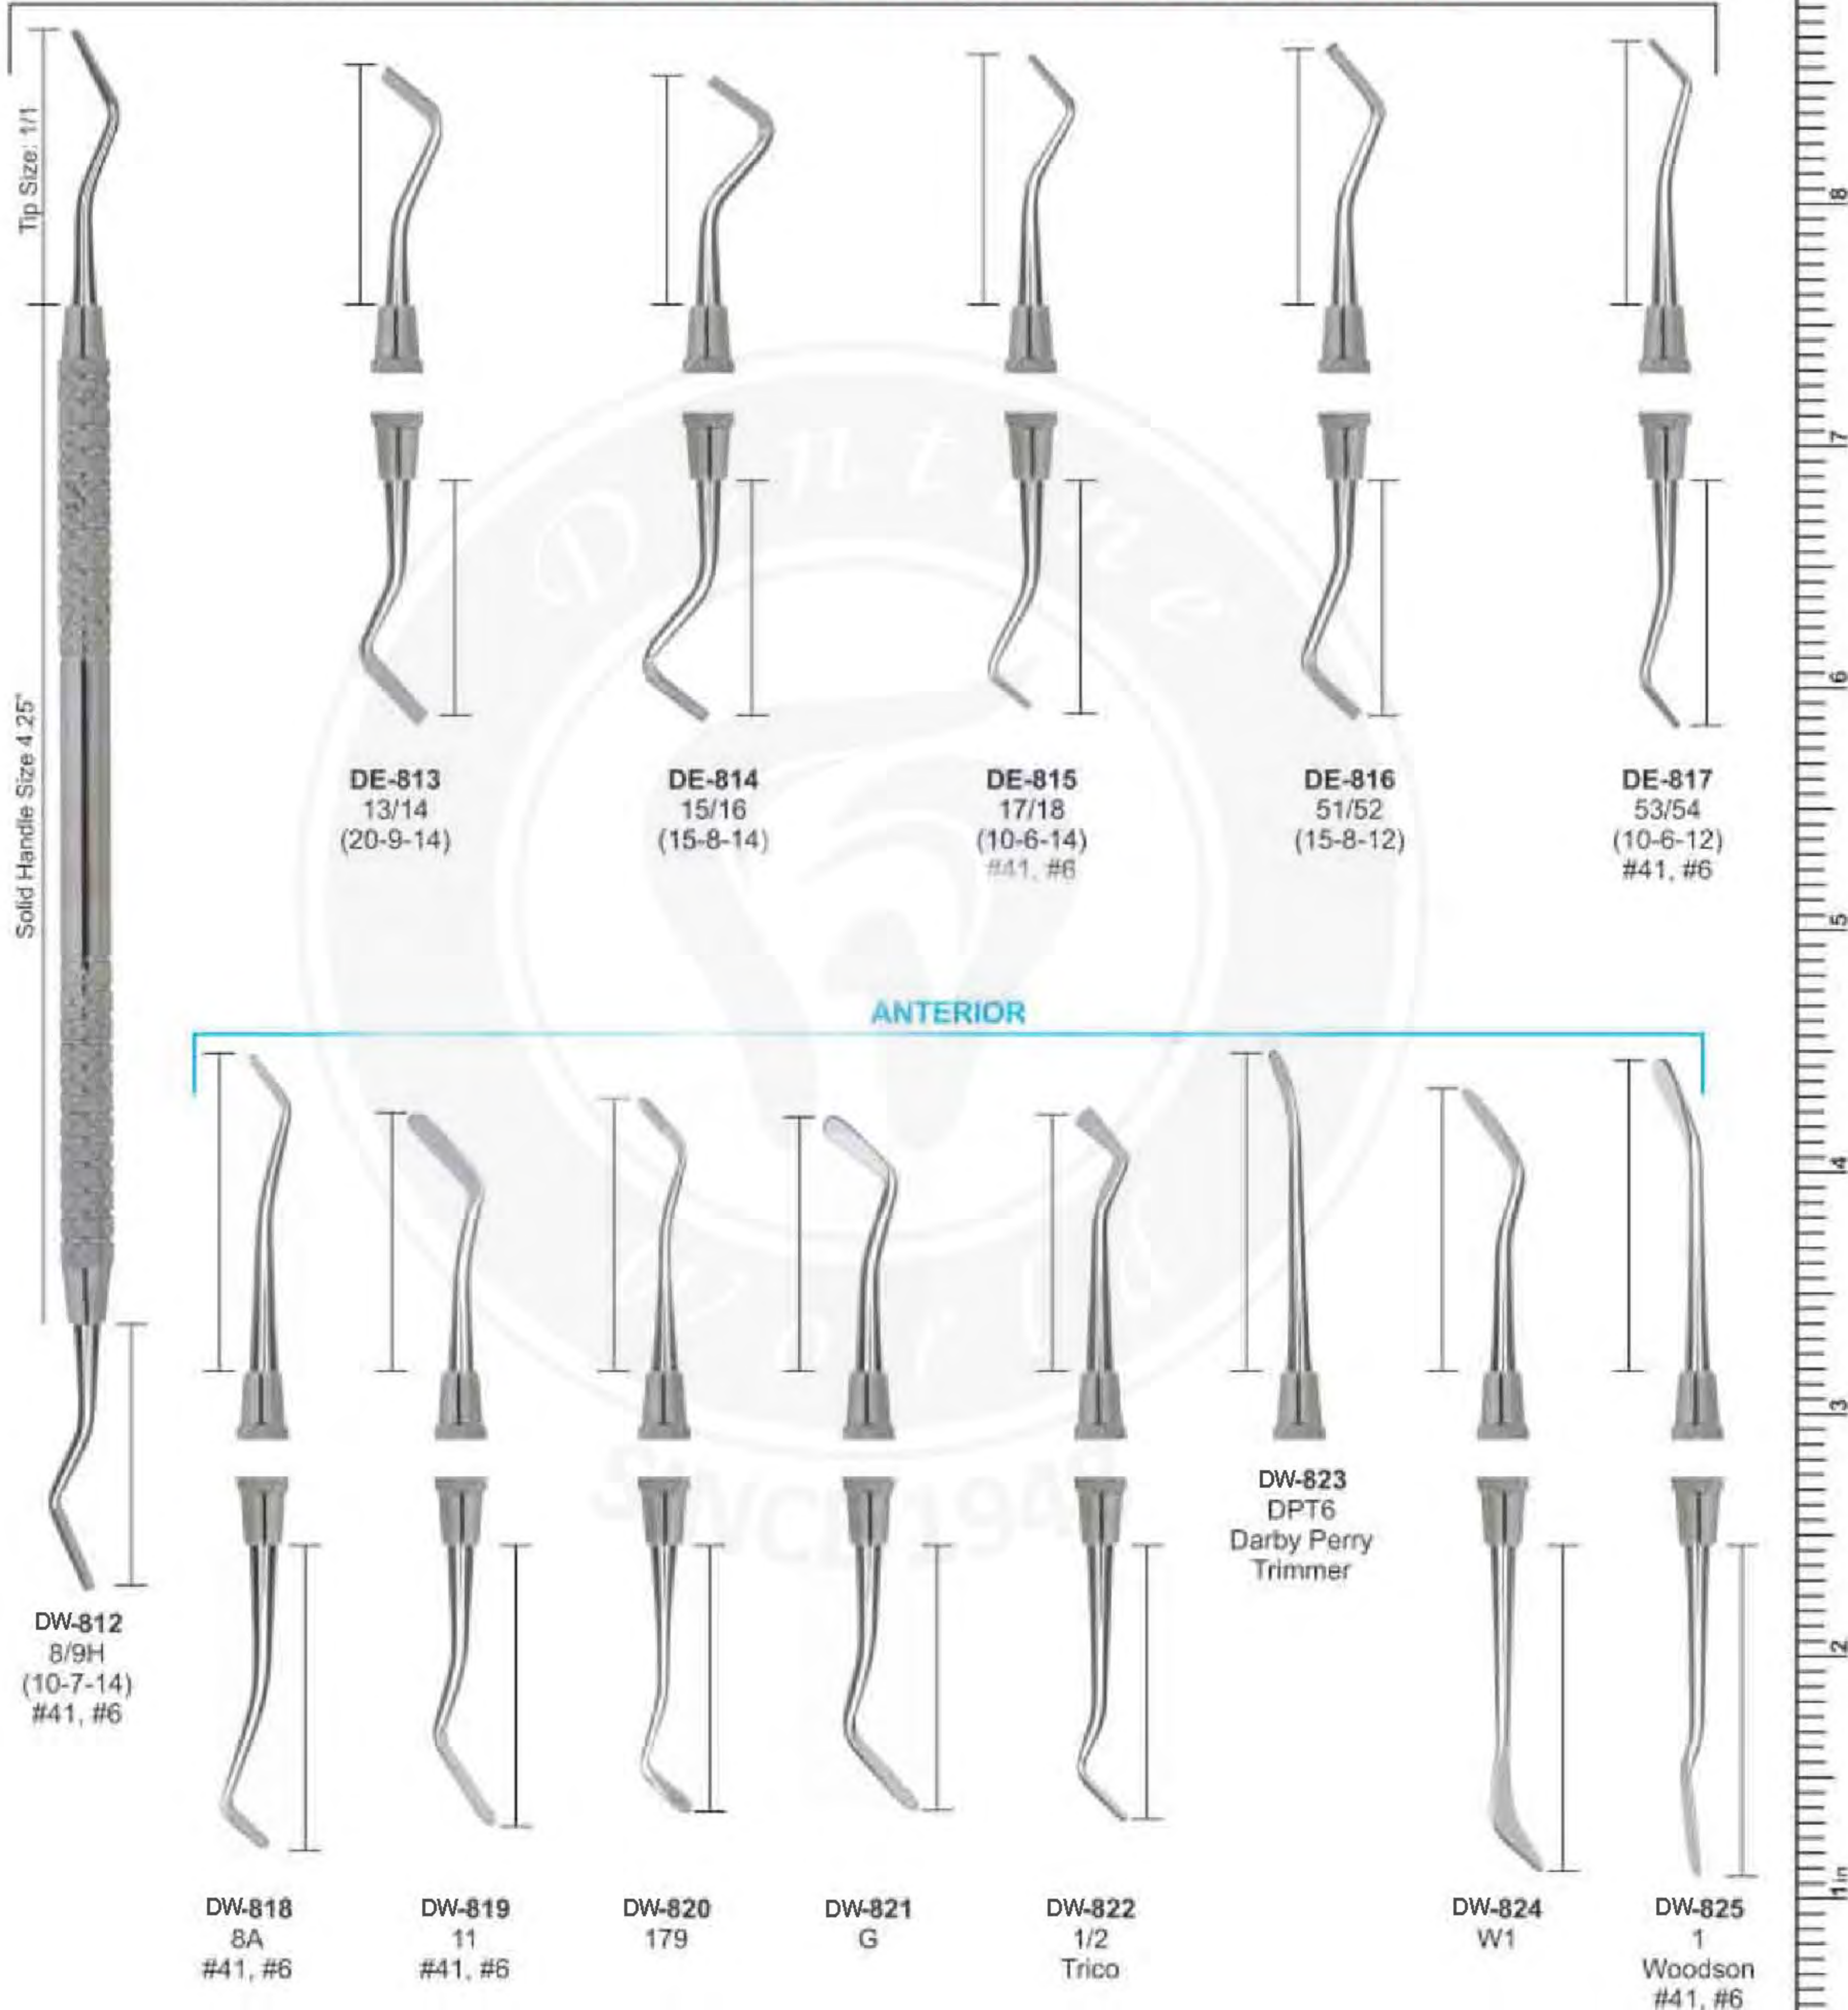

FILLING INSTRUMENTS

1. Инструменты для реставрации
   - Instruments pour plombage
   - Füllungsinstrumente (mit Kontrawinkel)
2. Инструменти для реставрації
   - Instrumentos para obturaciones
   - ملء الصكوك

HATCHETS

RESTORATIVE INSTRUMENTS SOLID HANDLE 6MM, LENGTH 170MM