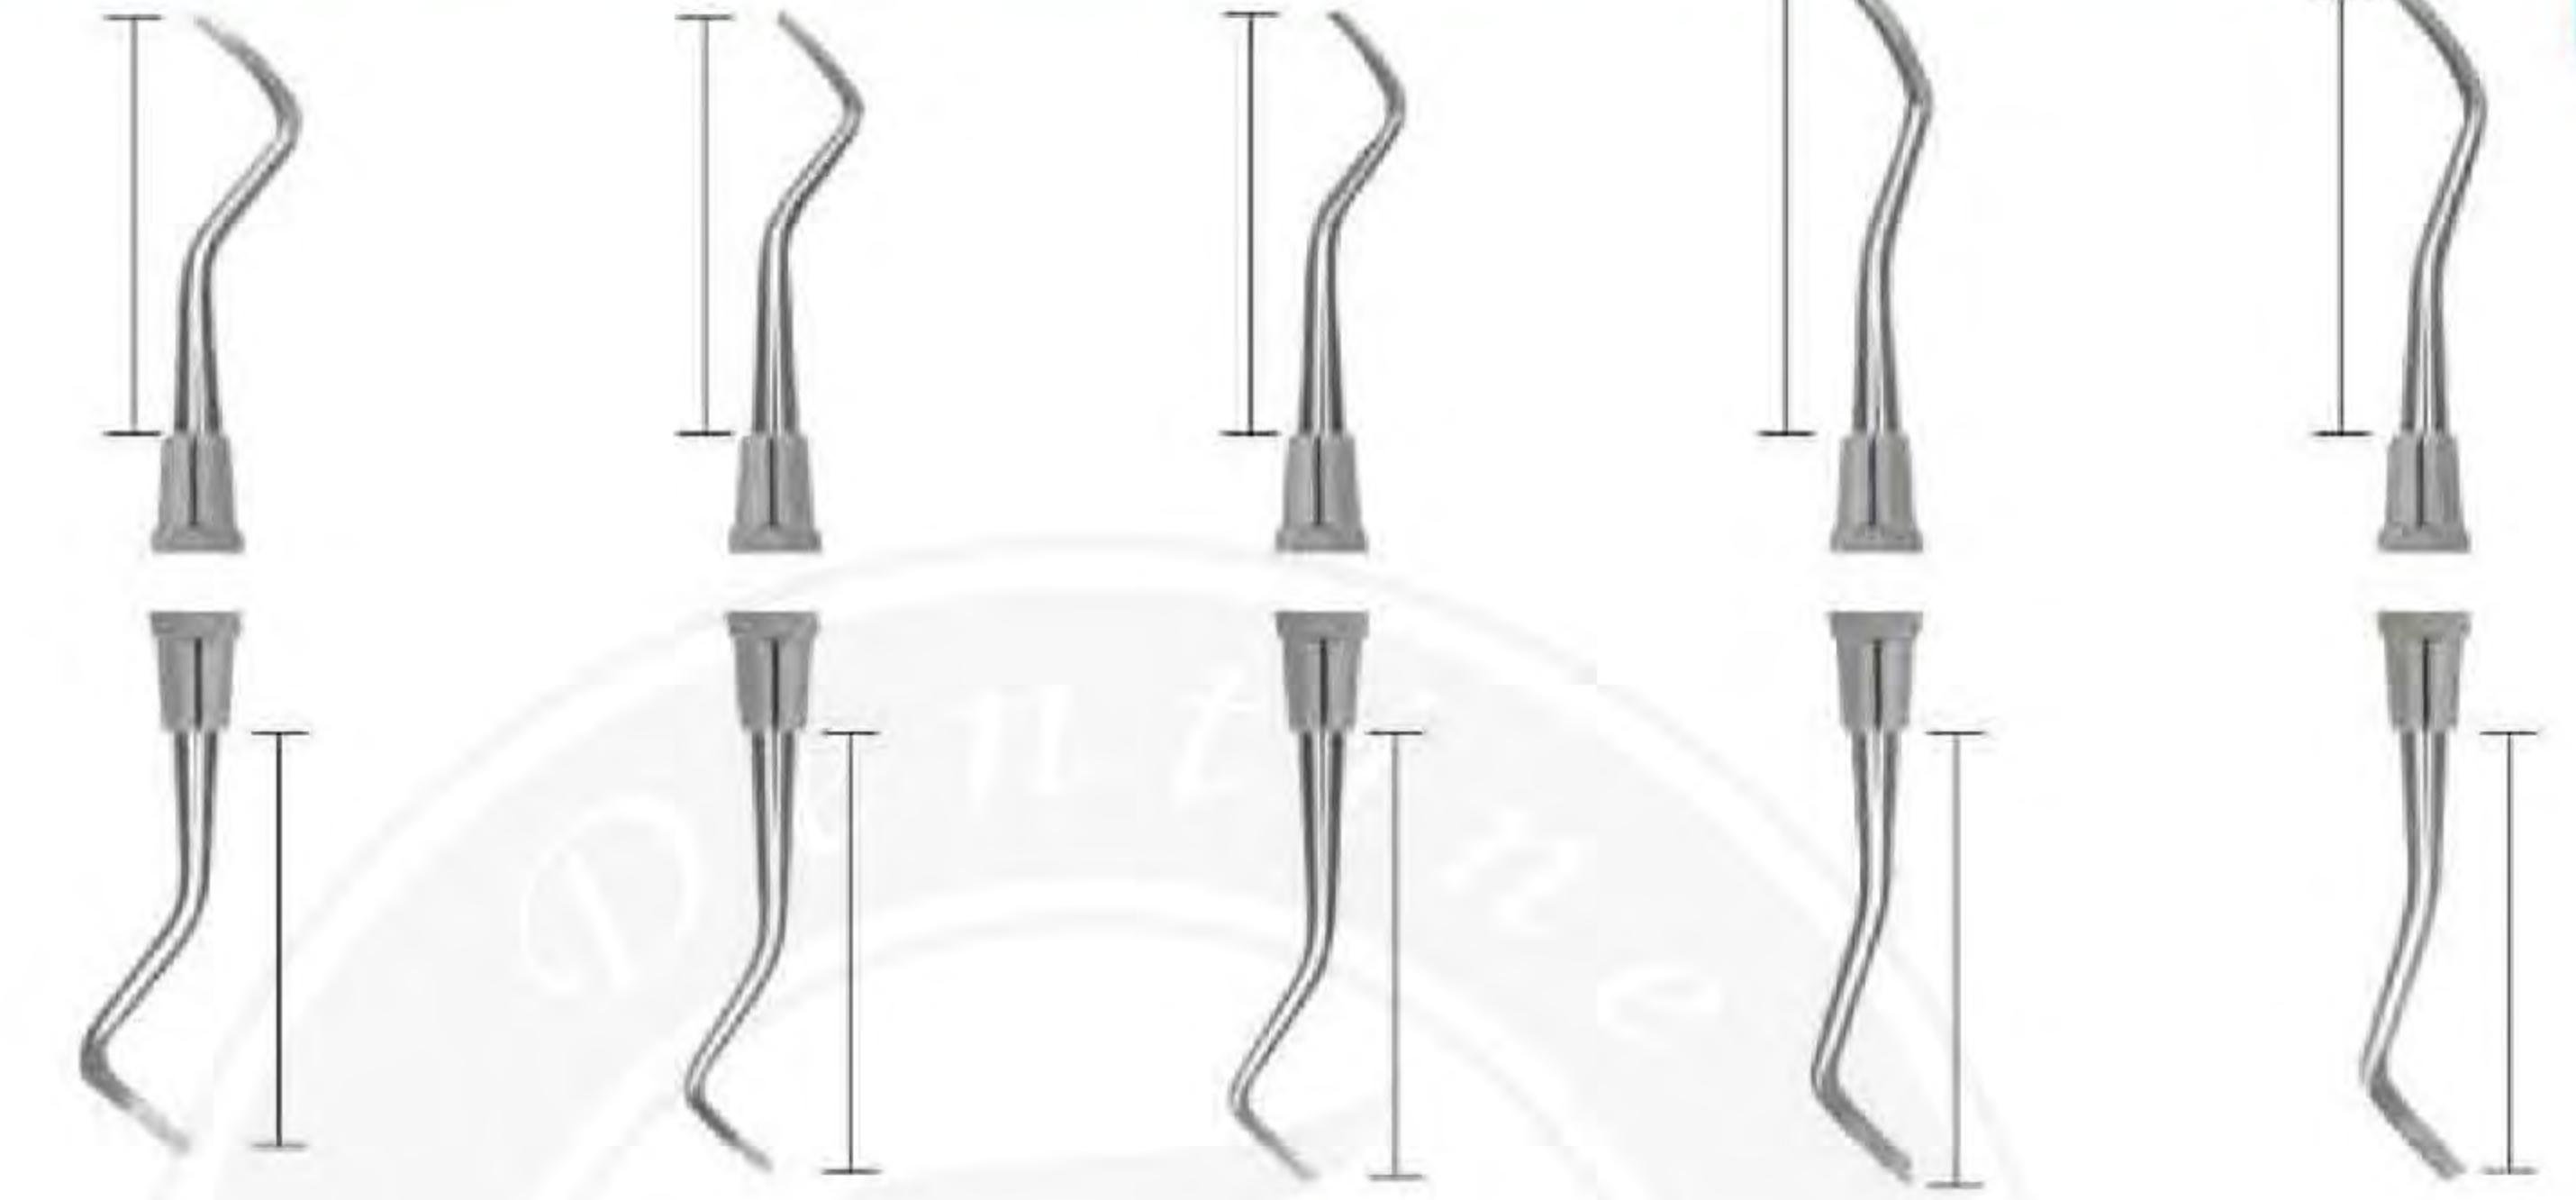

DW-872
28
(10-95-7-14)
Distal
#41, #6

DW-873
29
(10-80-7-14)
Mesial
#41, #6

DW-874
77/78
(15-95-8-12)
Distal

DW-875
79/80
(15-80-8-12)
Mesial

DW-871
27
(13-80-8-14)
Mesial