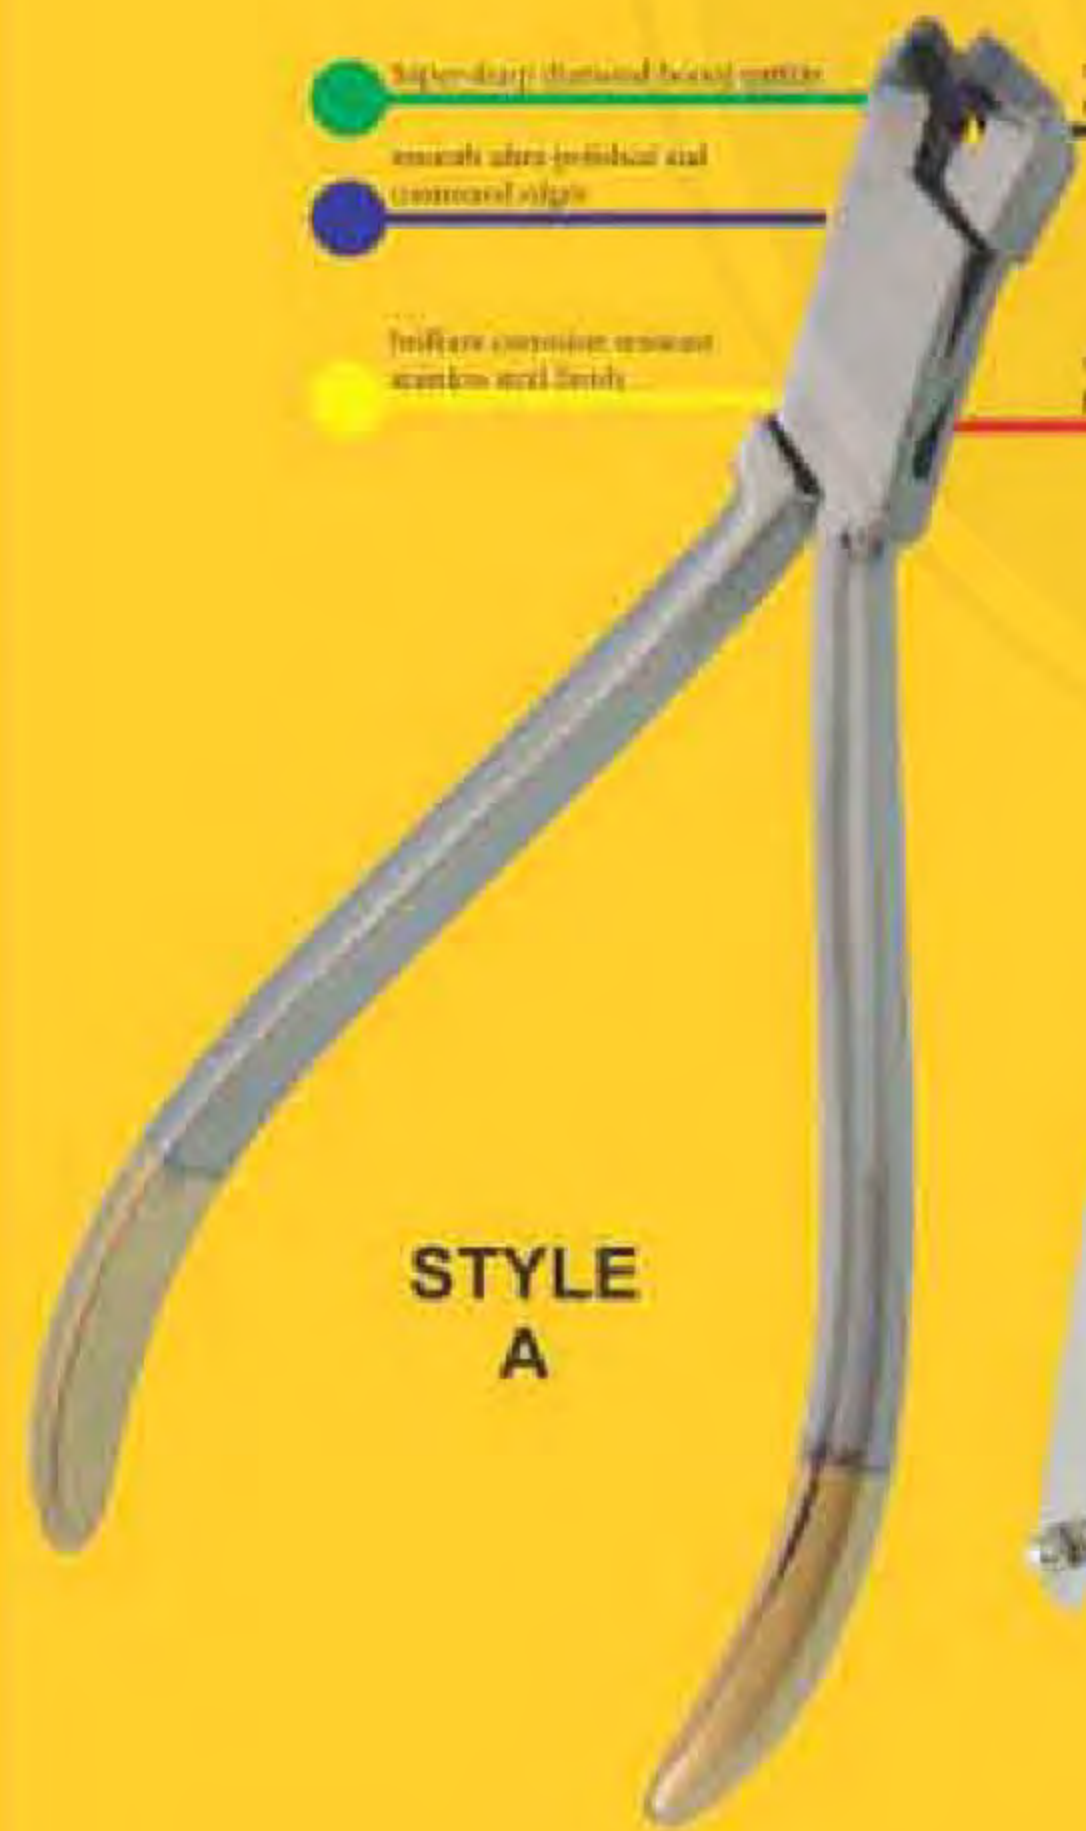

Behind Every Smile is a Story

• QUALITY - ЯКІСТЬ • PRECISION - ТОЧНІСТЬ • ACCURACY - ПРАВИЛЬНІСТЬ • DURABILITY - ЗНОСОСТІЙКІСТЬ

● Superior dual-bevel back system
● smooth ultra-finish and contoured edges
● brilliant corrosion resistant stainless steel finish
● superior T12 stainless steel and covers
● sliding lock joint for balanced & precise alignment

● Superior dual-bevel back system
● smooth ultra-finish and contoured edges
● brilliant corrosion resistant stainless steel finish
● superior T12 stainless steel and covers
● sliding lock joint for balanced & precise alignment

STYLE A