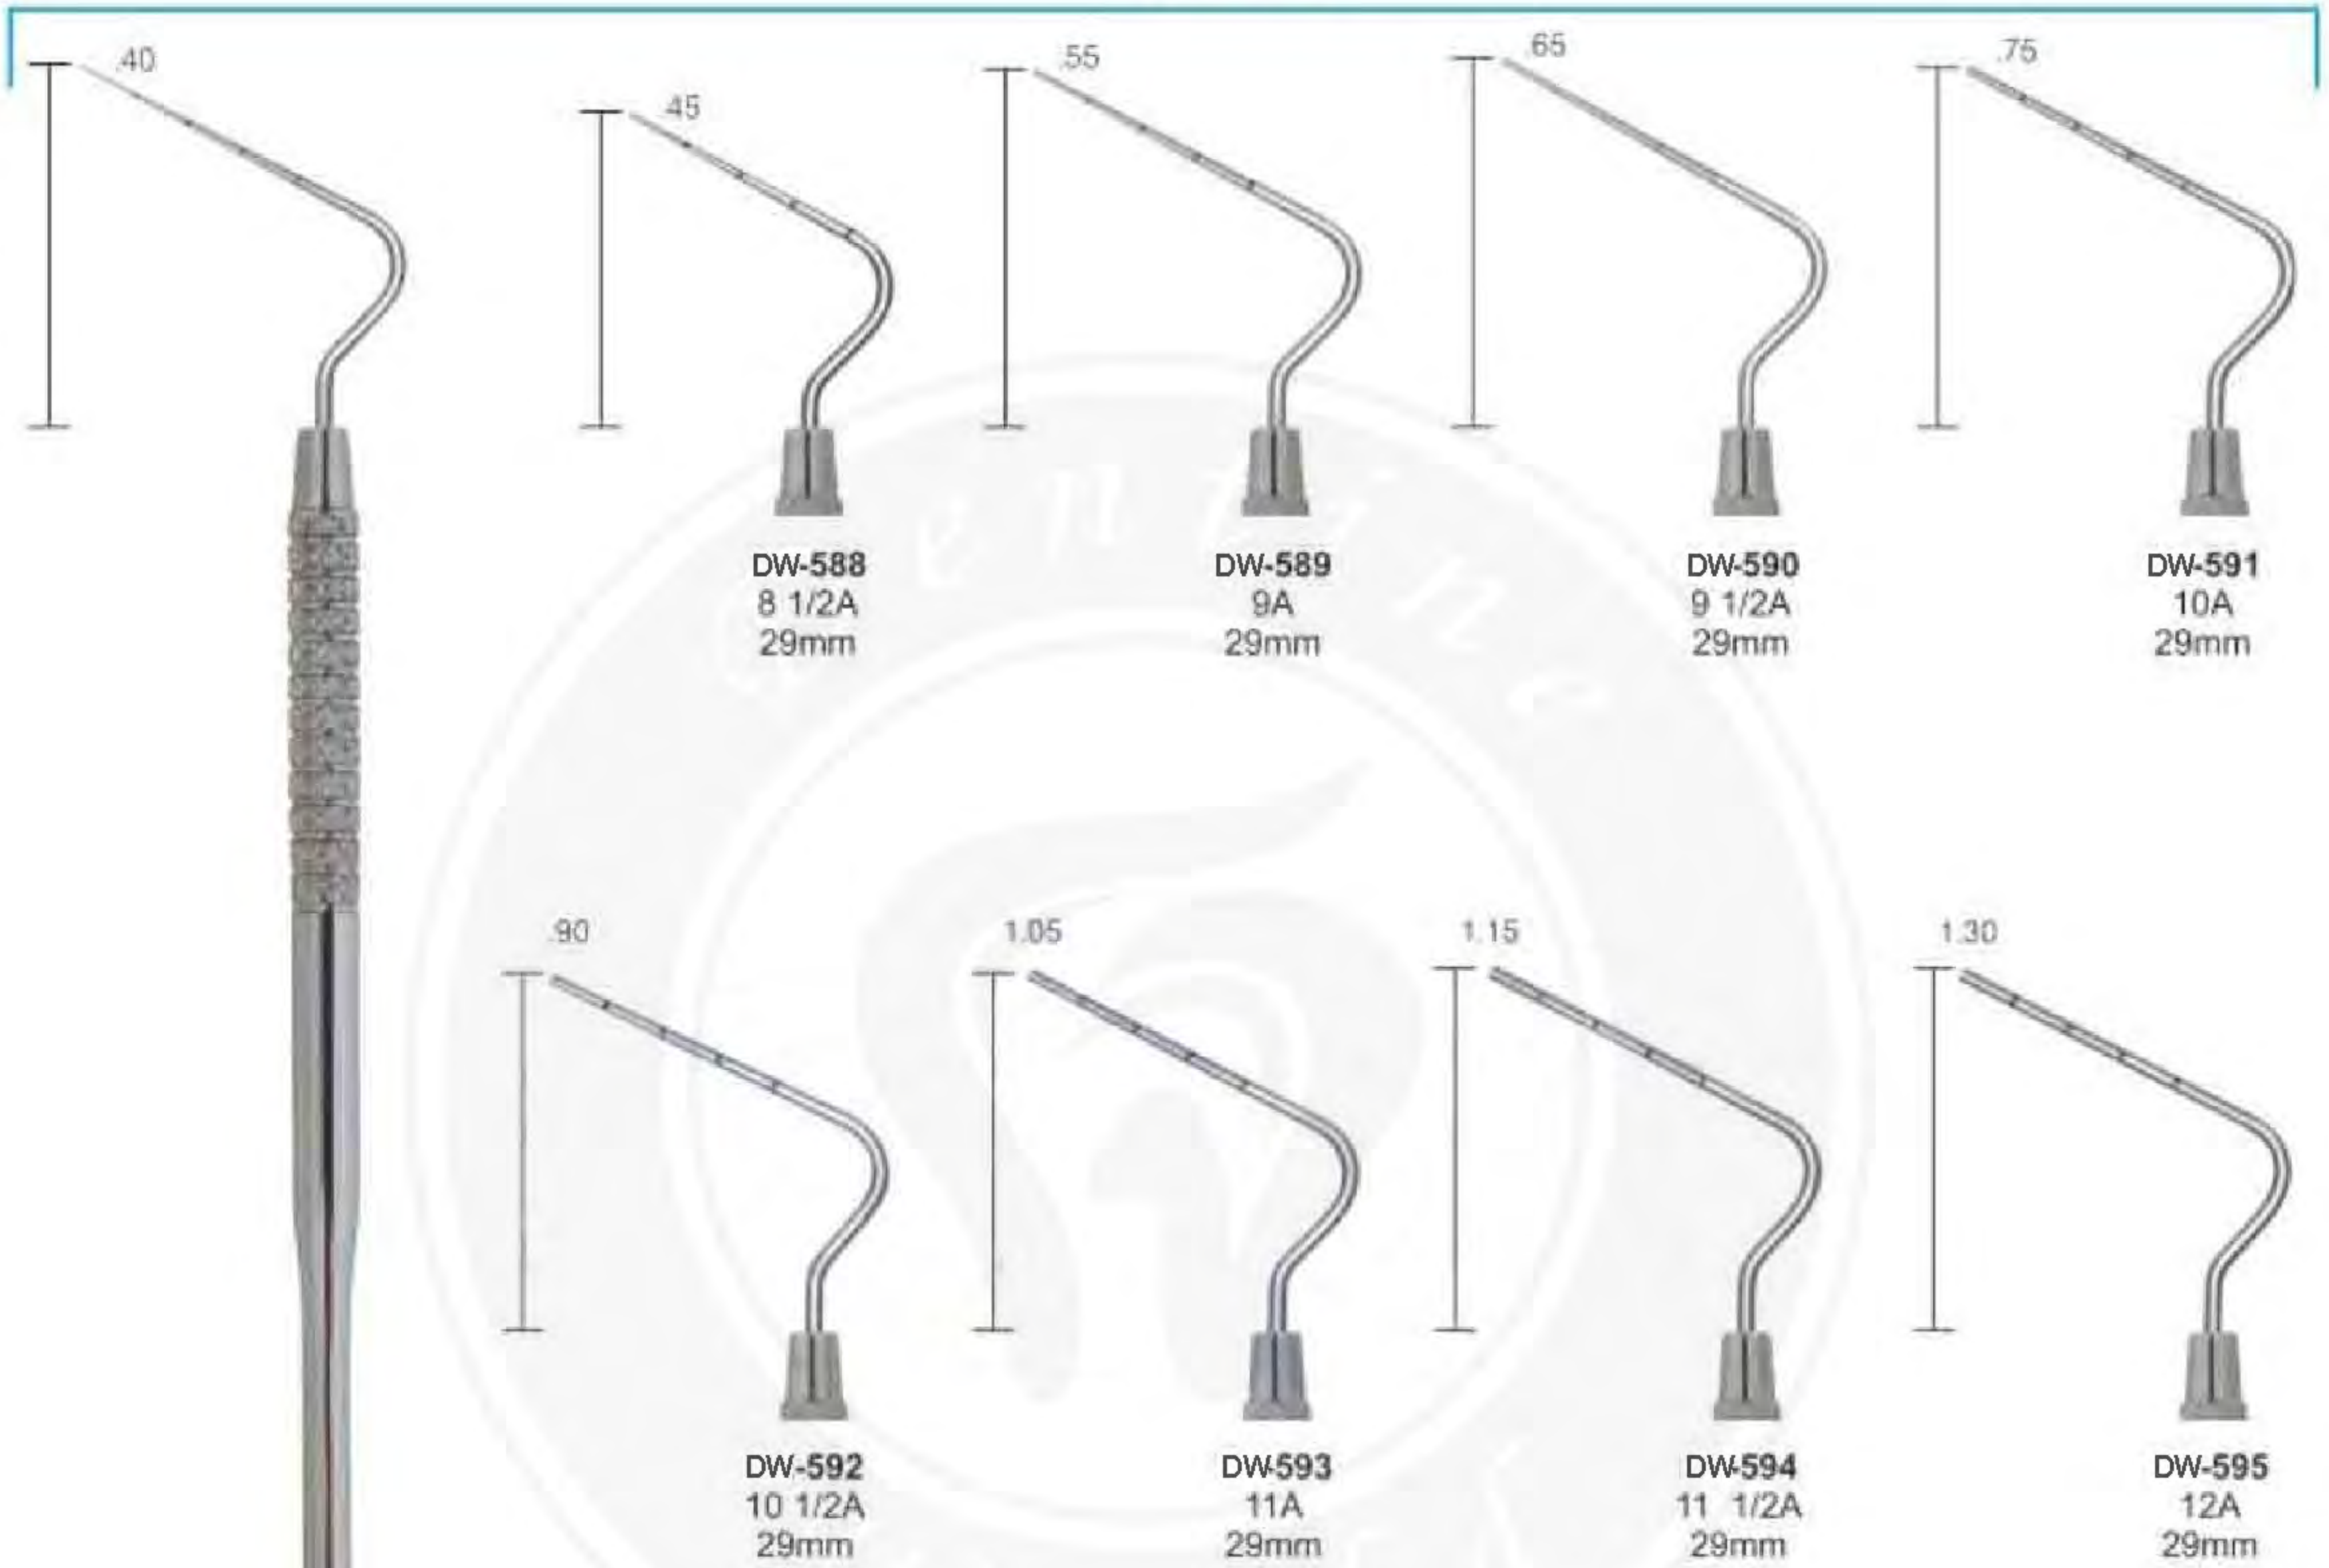

- Зонды пародонтологические
- зонди пародонтологічні
- Sondes paradontales
- Sondas paradontales
- sonda parodontali
- المسابر اللثة

ENDODONTICS INSTRUMENTS

ANTERIOR