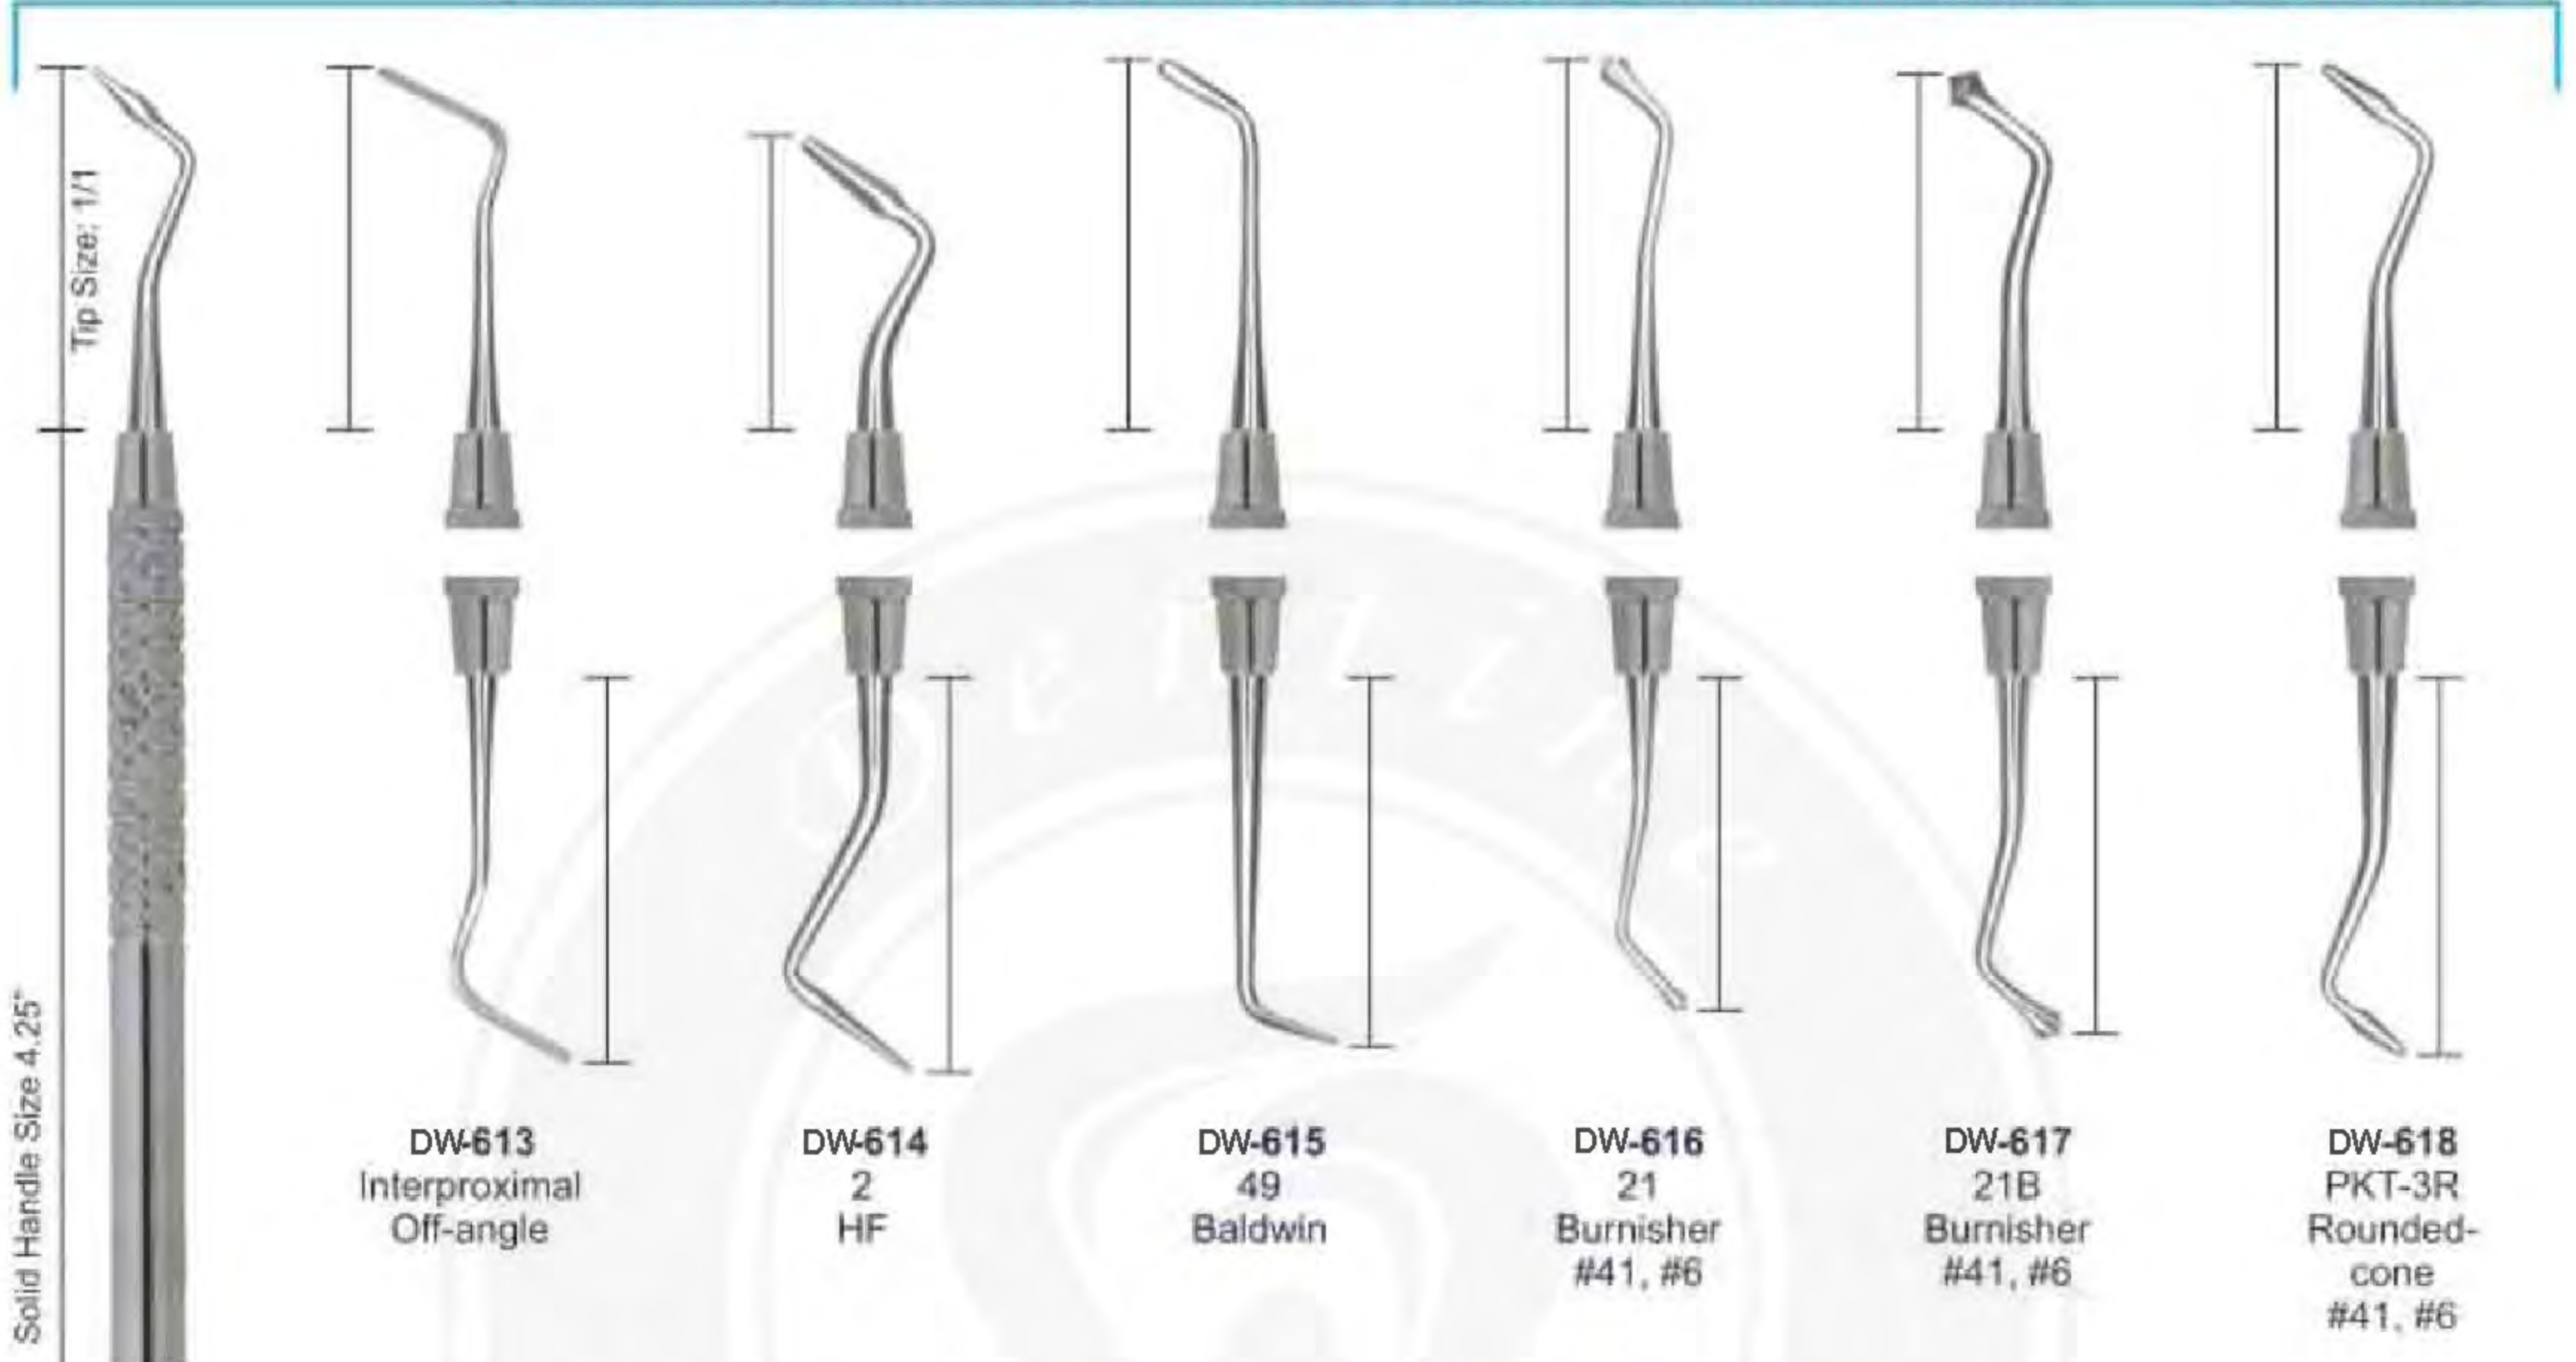

- Инструменты для реставрации
- Инструменти для реставрації
- Instruments pour plombage
- Instrumentos para obturaciones
- Füllungsinstrumente (mit Kontrawinkel)
- ملء الصكوك

COMPOSITE/PLASTIC FILLING INSTRUMENTS SOLID HANDLE 6MM, LENGTH 170MM

POSTERIOR