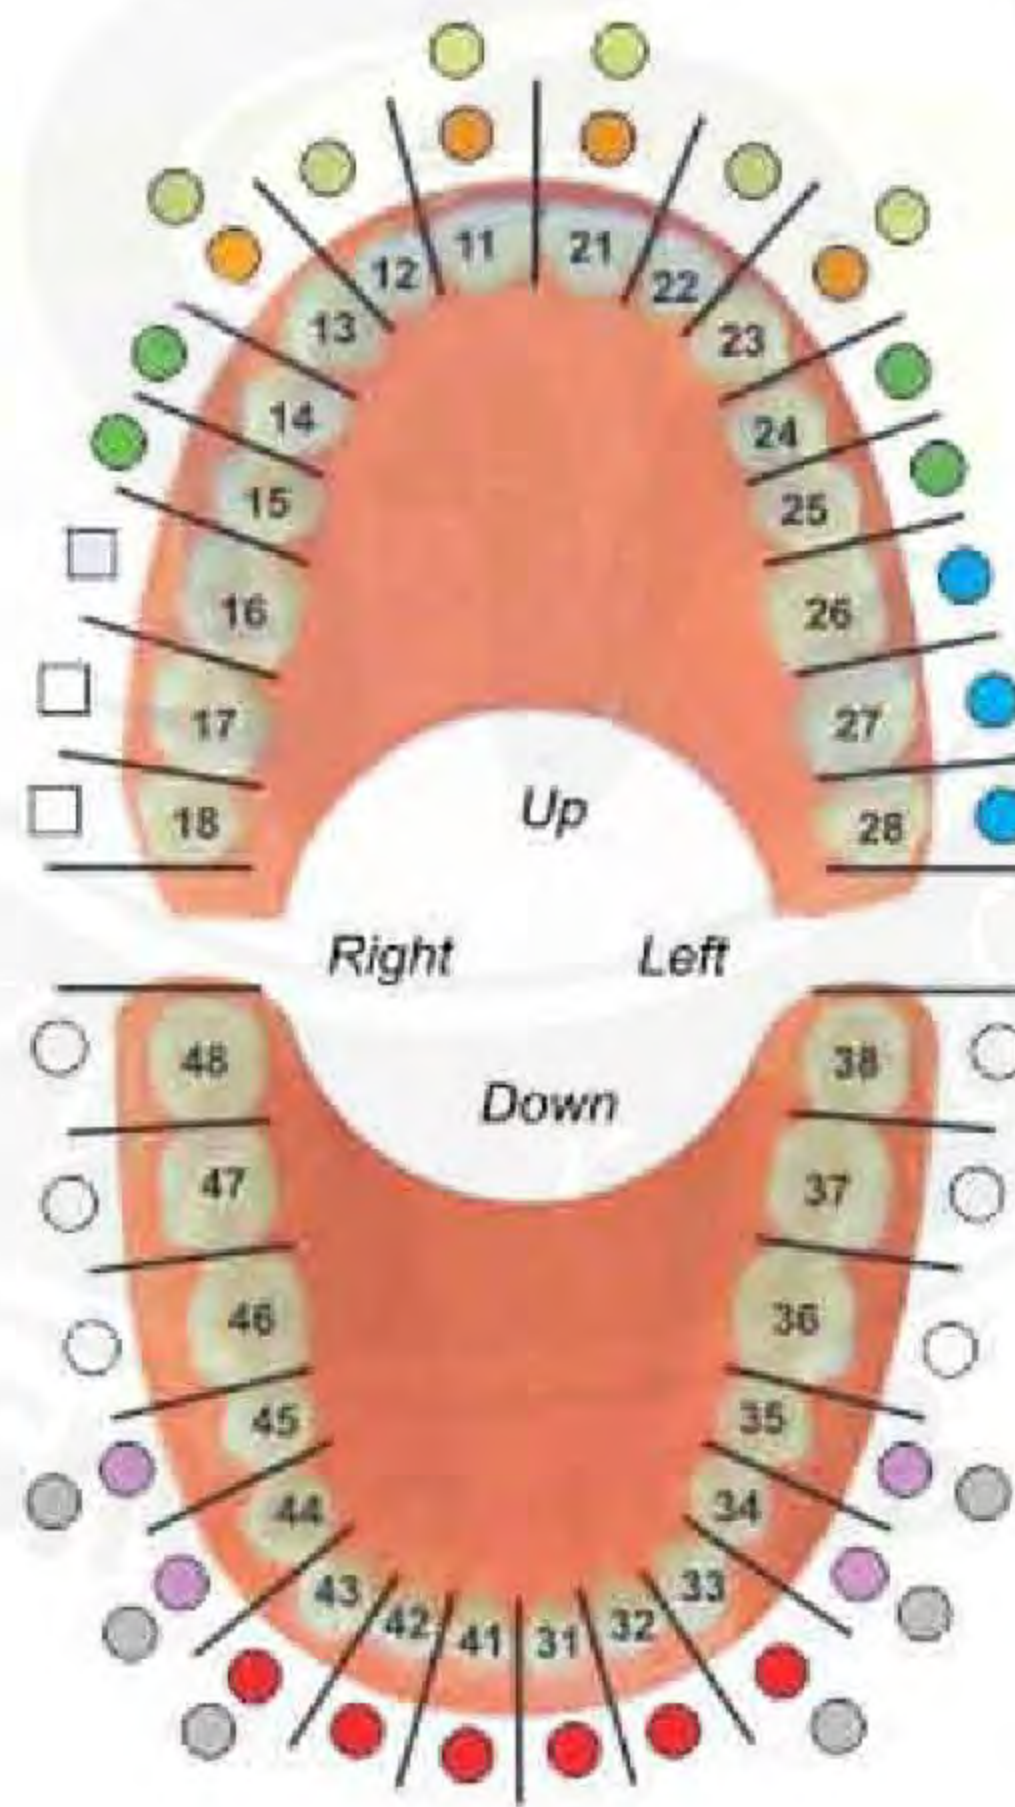

DW-018
Fig. 21
Lower molars