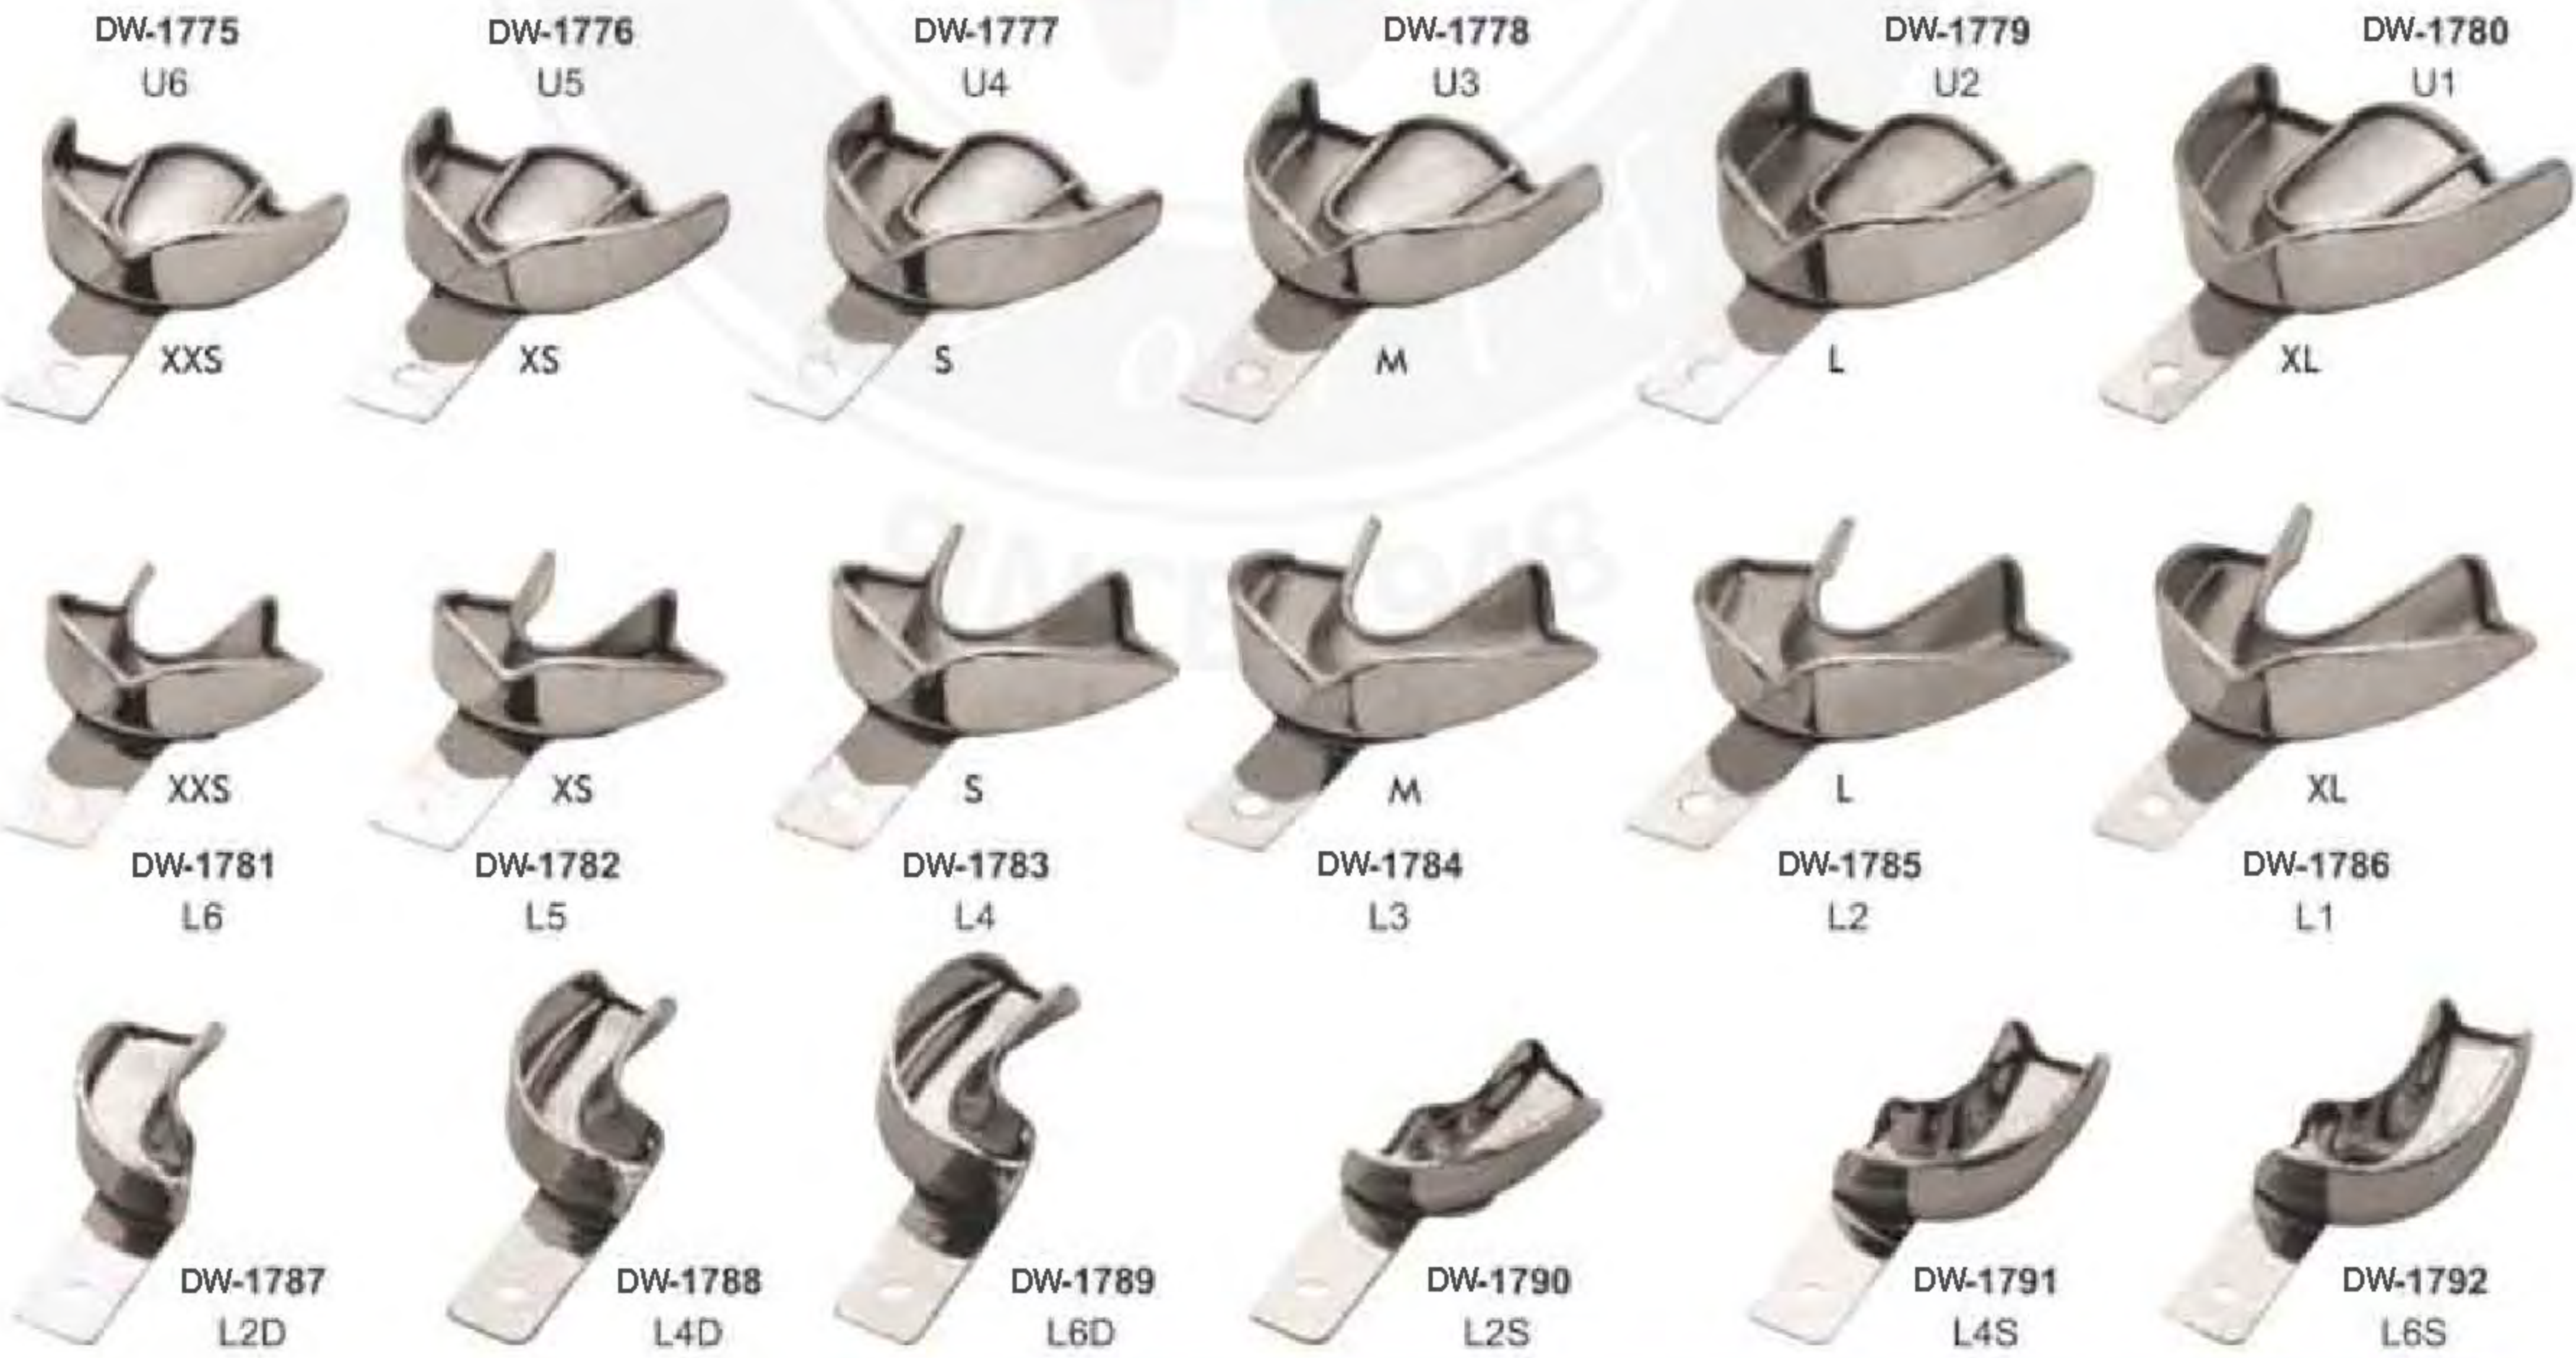

**Perforated Without Rim Lock**

**Solid With Rim Lock**

**DW-1793**  
 Instruments Cassettes  
 5 Pieces, 7 Pieces, 10 Pieces & 20 Pieces

**DW-1794**  
 Instruments Cassettes  
 5 Pieces, 7 Pieces, 10 Pieces & 20 Pieces